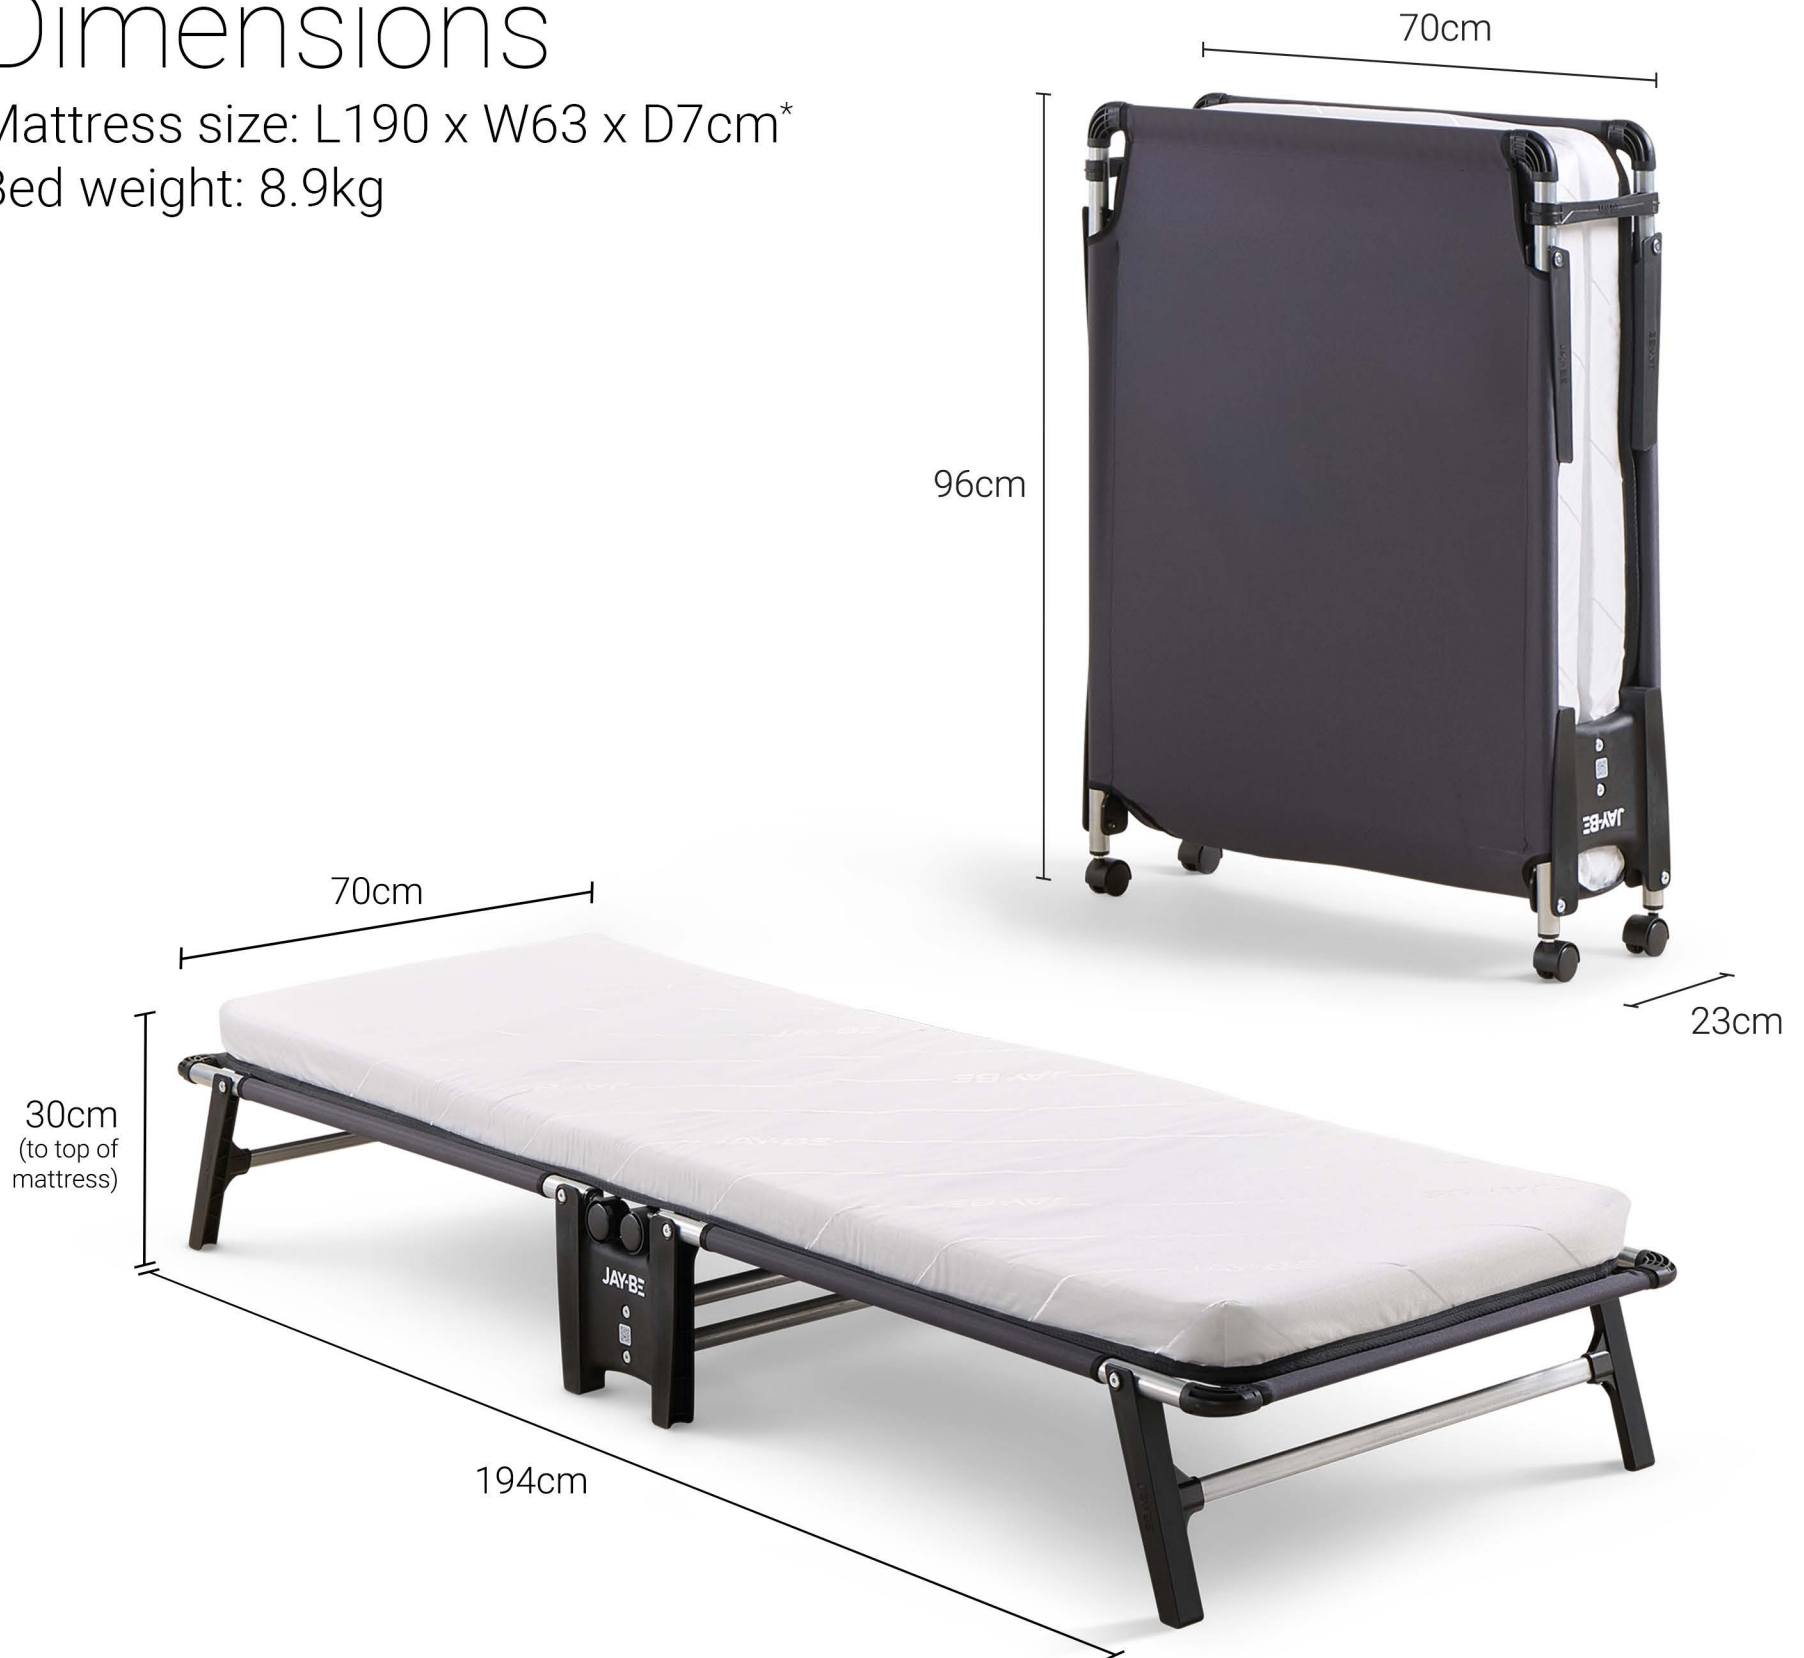

# Dimensions

Mattress size: L190 x W63 x D7cm\*

Bed weight: 8.9kg

\*Due to the handmade nature of the mattress, dimensions may vary slightly.