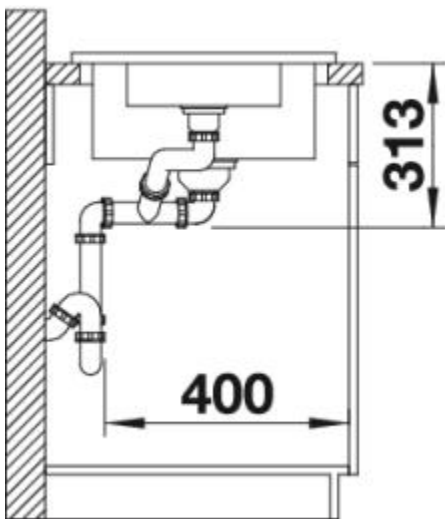

Side View

Scope of supply