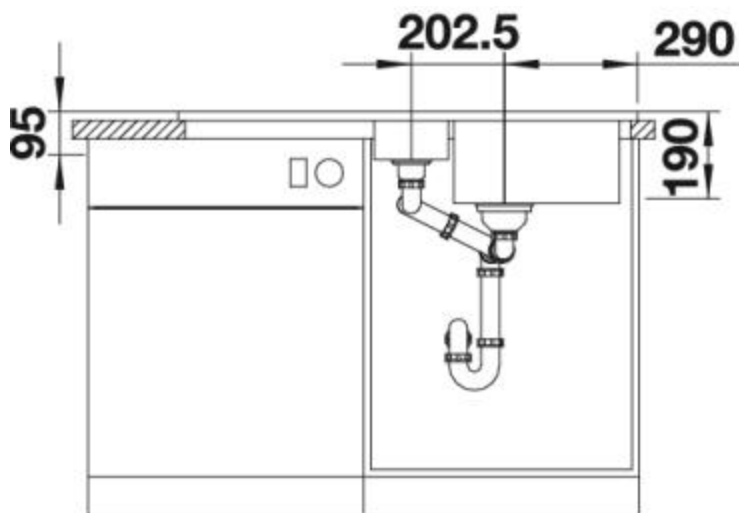

BLANCO TOLON 6 S

Item No. BL467808

Pros

Natural Ceramics - modern design

- Independent and modern lines
- Additional bowl for special working comfort
- Raised all-round frame
- For the 60 cm base cabinet
- Can be installed reversibly

Colours

Available colours

crystal white
glossy

Ceramic

Item No. BL467808

Details

Top View

Side View

Front View

Scope of supply

waste fitting with space-saving pipe, 3 1/2" and 1 1/2" basket strainer

Design tips

Cabinet Width: 60 cm
Bowl depth: 190 mm / 95 mm

Cut out size: 970 x 470 x R25

Universal handing