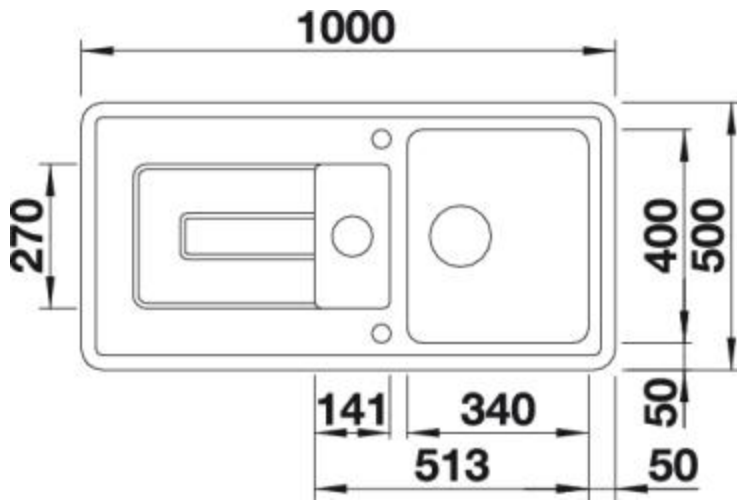

BLANCO TOLON 6 S

Item No. BL467808

Pros

Natural Ceramics - modern design

- Independent and modern lines
- Additional bowl for special working comfort
- Raised all-round frame
- For the 60 cm base cabinet
- Can be installed reversibly

Colours

Available colours

crystal white
glossy

Ceramic

Item No. BL467808

Details

Top View

Side View

Front View

Scope of supply

waste fitting with space-saving pipe, 3 1/2" and 1 1/2" basket strainer

Design tips

Cabinet Width: 60 cm
Bowl depth: 190 mm / 95 mm

Cut out size: 970 x 470 x R25

Universal handing