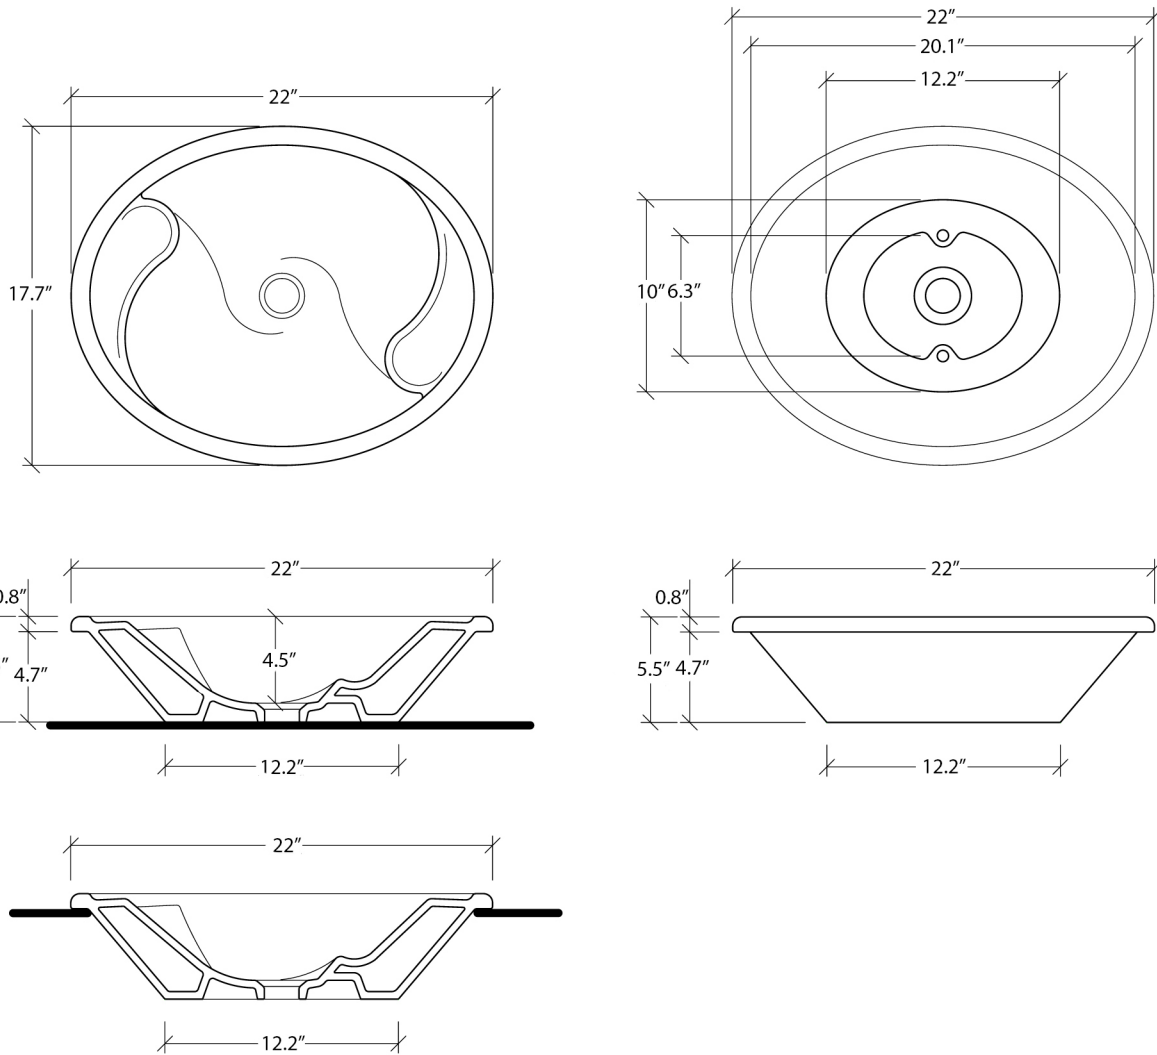

### SKU# | Options:

- LVO | Glossy White

\* WS Bath Collections reserves the right to revise dimensions or information on this sheet without notice

|                                 |                       |   |   |
|---------------------------------|-----------------------|---|---|
| <b>Collection  </b><br>Ceramica | <b>Model  </b><br>LVO | Dimensions Metric<br><i>1 inch = 2.54 cm</i><br><i>1 inch = 25.4 mm</i> | <br>1051 Lea Drive - Collegeville, PA 19426<br>Tel. 215 513 9400 - Fax 610 831 0215<br><a href="http://www.ws bathcollections.com">www.ws bathcollections.com</a> - <a href="mailto:info@ws bathcollections.com">info@ws bathcollections.com</a> |
|---------------------------------|-----------------------|---|---|

Collection  
Ceramica

Model |  
LVO 400

Dimensions Metric

1 inch = 2.54 cm  
1 inch = 25.4 mm

**WS**<sup>®</sup>  
BATH  
COLLECTIONS

1051 Lea Drive - Collegeville, PA 19426  
Tel. 215 513 9400 - Fax 610 831 0215  
[www.ws bathcollections.com](http://www.ws bathcollections.com) - [info@ws bathcollections.com](mailto:info@ws bathcollections.com)