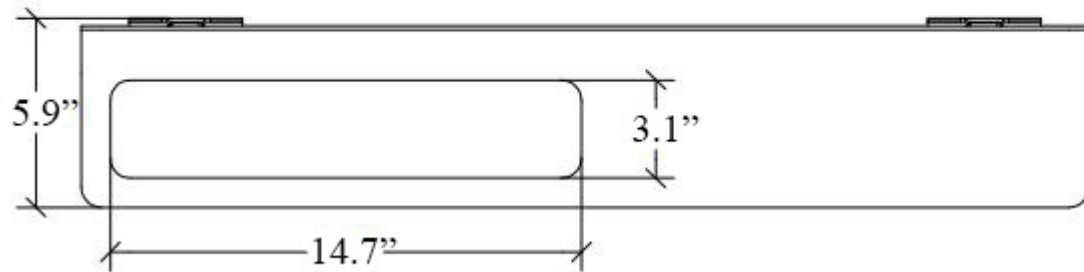

Curva 5149

Features

- Towel Bar and Accessories Holder
- Available in 2 Finishes: White and Matte Black
- Aluminum Base
- Premium Metal Construction for Durability and Reliability
- Features Space-Saving Design
- Wall Mount Installation
- Installation Hardware Included
- Towel Bar to be Combined (Optional) with Tumbler, Soap Dish, and Soap Dispenser
- Designer Collection
- Made in Italy

SKU# | Option:

- Curva 5149.09 | White
- Curva 5149.18 | Matte Black

Finishes:

 White

 Matte Black

Related Items:

- Curva 5146 | Tumbler / Toothbrush Holder
- Curva 5147 | Soap Dish
- Curva 5148 | Soap Dish

* WS Bath Collections reserves the right to revise dimensions or information on this sheet without notice

Collection Curva	Model Curva 5149	Dimensions Metric <i>1 inch = 2.54 cm</i> <i>1 inch = 25.4 mm</i>	 1051 Lea Drive - Collegeville, PA 19426 Tel. 215 513 9400 - Fax 610 831 0215 www.ws bathcollections.com - info@ws bathcollections.com
----------------------------	------------------------------	--	---

Product Specs Sheets

Collection
Curva

Model |
Curva 5149

Dimensions Metric

1 inch = 2.54 cm
1 inch = 25.4 mm

WS[®]
BATH
COLLECTIONS

1051 Lea Drive - Collegeville, PA 19426
Tel. 215 513 9400 - Fax 610 831 0215