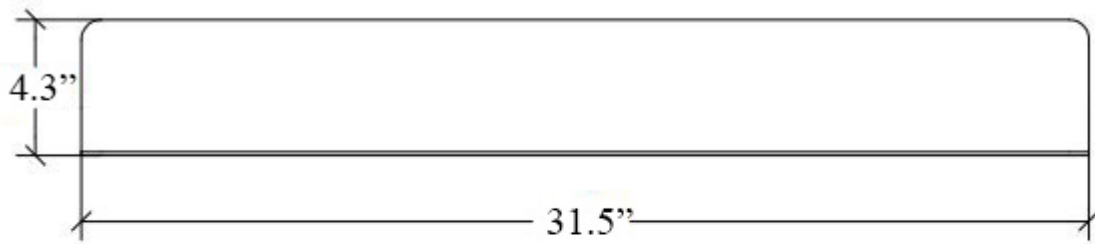

Curva 5149

Features

- Towel Bar and Accessories Holder
- Available in 2 Finishes: White and Matte Black
- Aluminum Base
- Premium Metal Construction for Durability and Reliability
- Features Space-Saving Design
- Wall Mount Installation
- Installation Hardware Included
- Towel Bar to be Combined (Optional) with Tumbler, Soap Dish, and Soap Dispenser
- Designer Collection
- Made in Italy

SKU# | Option:

- Curva 5149.09 | White
- Curva 5149.18 | Matte Black

Finishes:

 White

 Matte Black

Related Items:

- Curva 5146 | Tumbler / Toothbrush Holder
- Curva 5147 | Soap Dish
- Curva 5148 | Soap Dish

* WS Bath Collections reserves the right to revise dimensions or information on this sheet without notice

Collection Curva	Model Curva 5149	Dimensions Metric <i>1 inch = 2.54 cm</i> <i>1 inch = 25.4 mm</i>	 1051 Lea Drive - Collegeville, PA 19426 Tel. 215 513 9400 - Fax 610 831 0215 www.ws bathcollections.com - info@ws bathcollections.com
----------------------------	------------------------------	--	---

Product Specs Sheets

Collection
Curva

Model |
Curva 5149

Dimensions Metric

1 inch = 2.54 cm
1 inch = 25.4 mm

WS[®]
BATH
COLLECTIONS

1051 Lea Drive - Collegeville, PA 19426
Tel. 215 513 9400 - Fax 610 831 0215