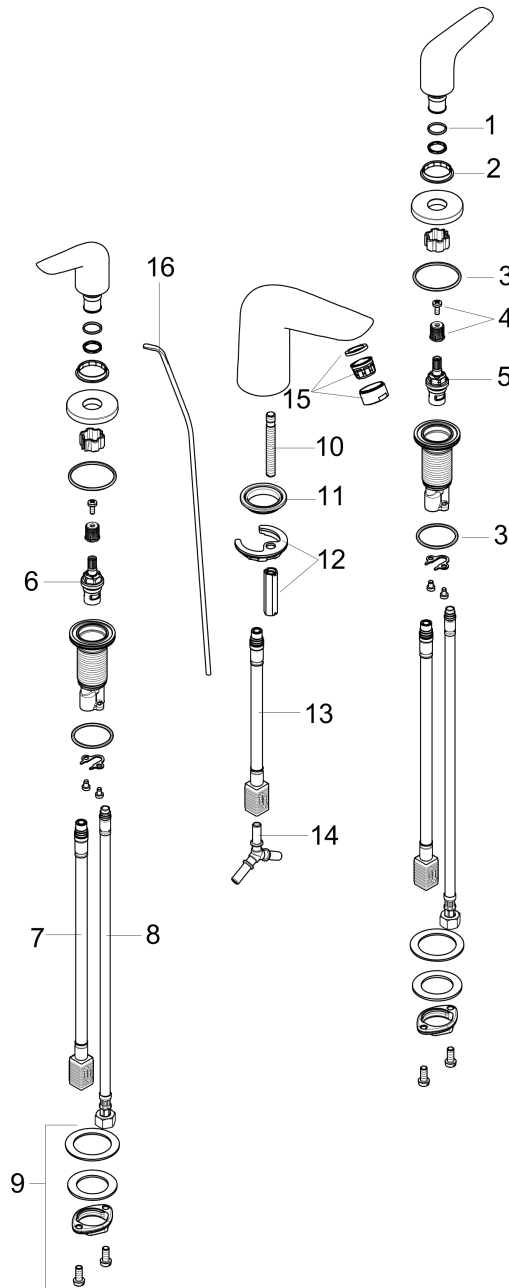

Focus N

Widespread Faucet 100 with Pop-Up Drain, 1.2 GPM

Finishes : **brushed nickel** Part no. : **71140821**

Exploded drawing

Year of production: >07/18

Focus N

Widespread Faucet 100 with Pop-Up Drain, 1.2 GPM

Finishes : **brushed nickel** Part no. : **71140821**

Spare parts list

Year of production: >07/18

Pos.	Description	Part no.	Price	PU
1	O-Ring 14x1,5	98201000	-	1
2	set of color-rings cold / hot water	95819000	-	1
3	O-ring 33x2,5	92907000	-	1
4	handle fixing set	98932000	-	1
5	shut off unit left closing	95366000	-	1
6	shut off unit right closing	98817000	-	1
7	connection hose 400 mm M10x1	92914000	-	1
8	connection hose 18½" M8x0,75 3/8"	96321001	-	1
9	fixing set (Ø 28)	92909000	-	1
10	screw M8 x 68	97736000	-	1
11	seal Ø 42	98722000	-	1
12	fixing set	96016000	-	1
13	connection hose 200 mm M10x1	92913000	-	1
14	hose connection angel	92905000	-	1
15	aerator M24x1 (4,5 l/min)	92879820	-	1
16	pull rod	96657820	-	1
a	pop up waste	88509820	-	1
b	handle	93199820	-	1
c	escutcheon for handle	92956820	-	1
d	spout cpl.	93198820	-	1