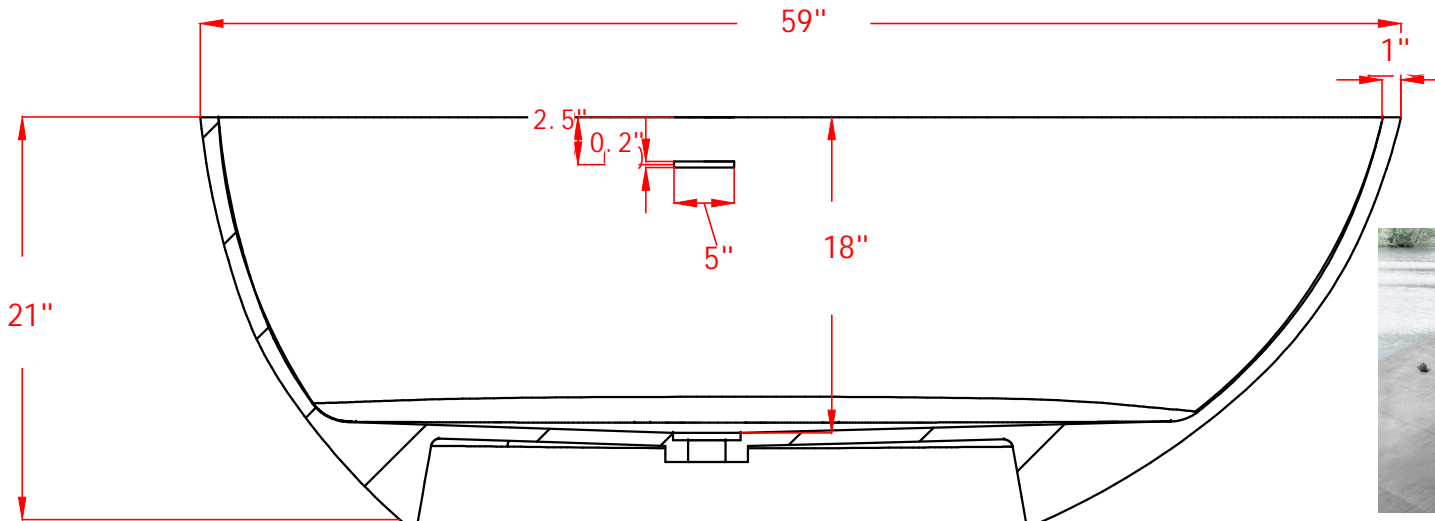

# SOLID SURFACE FREESTANDING TUB

Model: Gloria

## FEATURES

Product Finish:Blue Grey  
Overflow Hole:Yes  
Material:Solid Surface  
Length:59"  
Width:30"  
Height:21"  
Tub Interior Length:41"  
Tub Interior Width:19"  
Water Depth to Rim:18"  
Water Depth to Overflow:15"  
Tap Deck:No  
Drain included:Yes  
Drain Placement:Center  
Faucet Included:No  
Faucet Drillings:No Drillings  
Water Capacity Without/With Overflow:  
(Gallons):92/79  
Built-In Adjusters:Yes  
Tub Weight Uncrated (LBS):309  
Tub Weight Crated (LBS):408