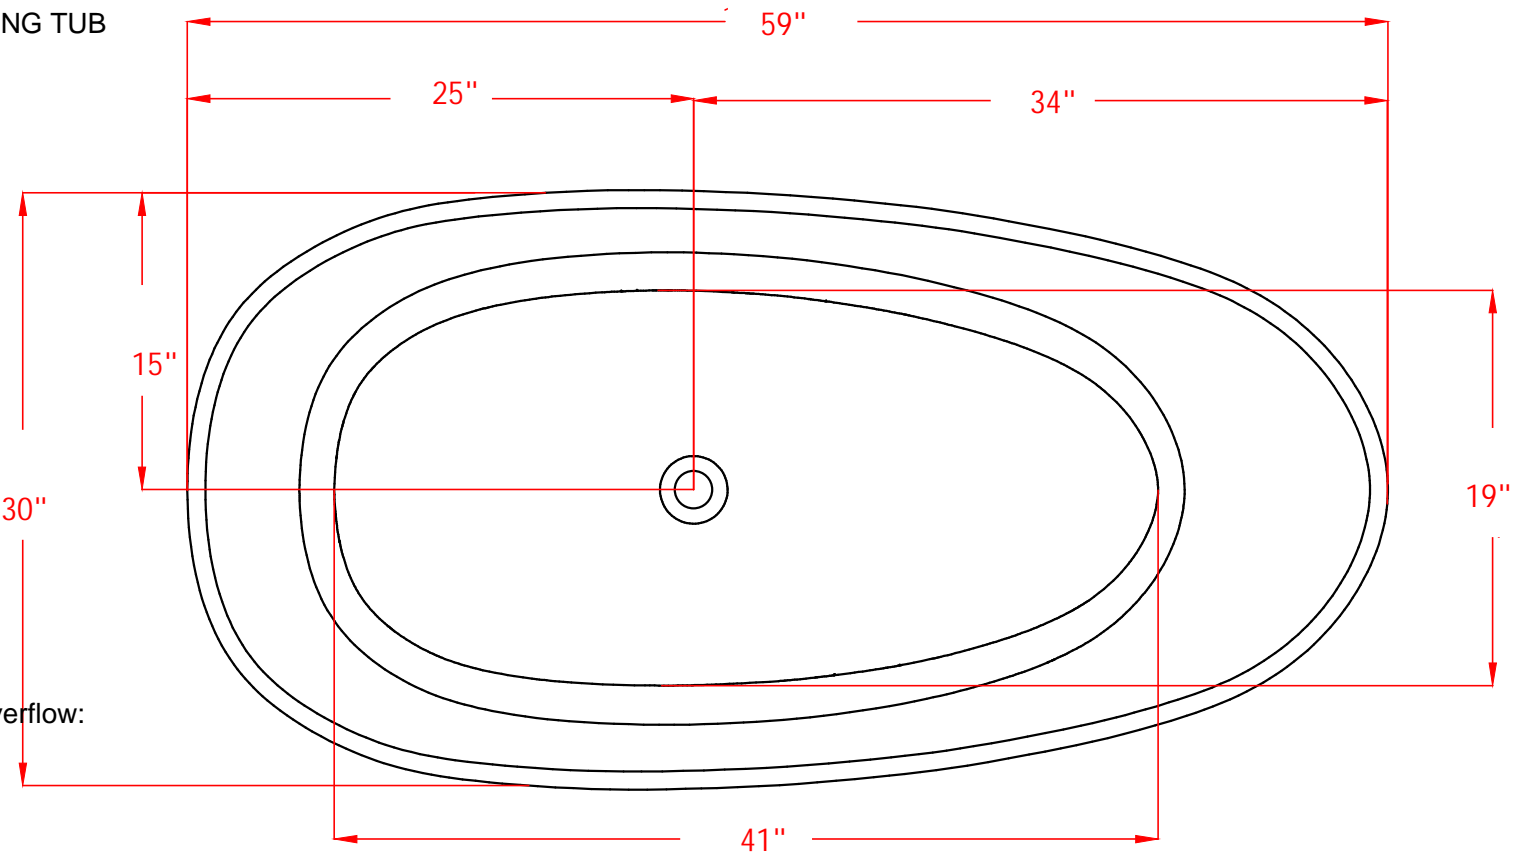

# SOLID SURFACE FREESTANDING TUB

Model: Gloria

## FEATURES

Product Finish:Blue Grey  
Overflow Hole:Yes  
Material:Solid Surface  
Length:59"  
Width:30"  
Height:21"  
Tub Interior Length:41"  
Tub Interior Width:19"  
Water Depth to Rim:18"  
Water Depth to Overflow:15"  
Tap Deck:No  
Drain included:Yes  
Drain Placement:Center  
Faucet Included:No  
Faucet Drillings:No Drillings  
Water Capacity Without/With Overflow:  
(Gallons):92/79  
Built-In Adjusters:Yes  
Tub Weight Uncrated (LBS):309  
Tub Weight Crated (LBS):408