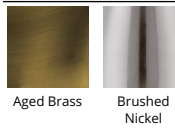

Color Temp & CRI	Finish	Watt	LED Lumens	Delivered Lumens	Title 24
3000K 90	AB Aged Brass	15W	873	449	YES
3000K 90	BN Brushed Nickel	15W	873	449	YES

DESCRIPTION

A timeless aesthetic. Lustrous aged brass or antiqued nickel and generous illumination for hallways and entryways.

FINISHES

Aged Brass

Brushed Nickel

LINE DRAWING

Color Temp & CRI	Finish	Watt	LED Lumens	Delivered Lumens	Title 24
3000K 90	AB Aged Brass	27W	1845	1071	YES
3000K 90	BN Brushed Nickel	27W	1845	1071	YES

DESCRIPTION

A timeless aesthetic. Lustrous aged brass or antiqued nickel and generous illumination for hallways and entryways.

FEATURES

- ACLED driverless technology
- 5 Year warranty

SPECIFICATIONS

Color Temp: 3000K
Input: 120 VAC, 50/60Hz
CRI: 90
Dimming: ELV: 100-10%
Rated Life: 50000 Hours
Mounting: Can be mounted on ceiling or wall horizontally or upside down
Standards: ETL, cETL, Title 24: 2019
 Damp Location Listed
Construction: Aluminum hardware with tempered glass diffuser

FINISHES

Aged Brass Brushed Nickel

LINE DRAWING