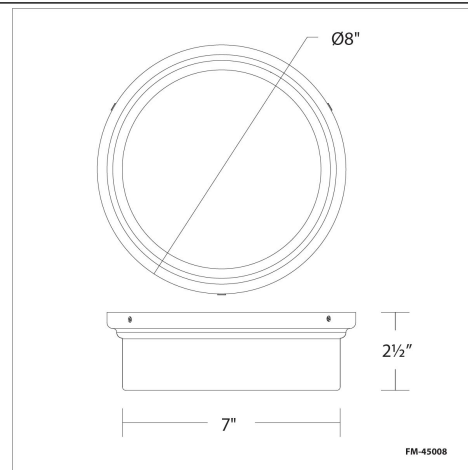

FINISHES

Aged Brass

Brushed Nickel

LINE DRAWING

Color Temp & CRI	Finish	Watt	LED Lumens	Delivered Lumens	Title 24
3000K 90	AB Aged Brass	27W	1845	1071	YES
3000K 90	BN Brushed Nickel	27W	1845	1071	YES

DESCRIPTION