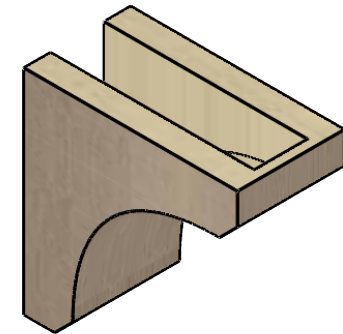

ITEM NUMBER: CORU04X08X08LGYRCPR

4"W X 8"D X 8"H SERIES 1 CLASSIC LEGACY ROUGH CEDAR TIMBERTHANE
FAUX WOOD CORBEL, PRIMED

SIDE PROFILE

FRONT PROFILE

ISOMETRIC

EKENA MILLWORK
2300 WEST MAIN ST.
CLARKSVILLE, TX 75426
TOLL FREE: 866-607-0453
WWW.EKENAMILLWORK.COM