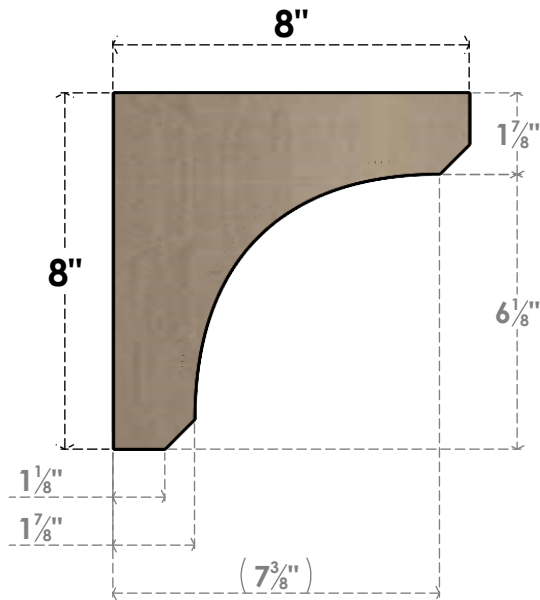

ITEM NUMBER: CORU04X08X08LGYRCPR

4"W X 8"D X 8"H SERIES 1 CLASSIC LEGACY ROUGH CEDAR TIMBERTHANE
FAUX WOOD CORBEL, PRIMED

SIDE PROFILE

FRONT PROFILE

ISOMETRIC

EKENA MILLWORK
2300 WEST MAIN ST.
CLARKSVILLE, TX 75426
TOLL FREE: 866-607-0453
WWW.EKENAMILLWORK.COM

NOTES

1. INSTALLATION TO BE COMPLETED IN ACCORDANCE WITH MANUFACTURER'S SPECIFICATIONS.
2. DRAWING MAY NOT BE TO SCALE
3. THIS DRAWING IS INTENDED FOR DESIGN AND PLANNING PURPOSES ONLY.
4. ALL INFORMATION CONTAINED HEREIN WAS CURRENT AT THE TIME OF DEVELOPMENT BUT MUST BE REVIEWED AND APPROVED BY THE PRODUCT MANUFACTURER TO BE CONSIDERED ACCURATE.
5. TIMBERTHANE ARCHITECTURAL PRODUCTS ARE MADE FROM HIGH DENSITY URETHANE AND COME FACTORY PRIMED