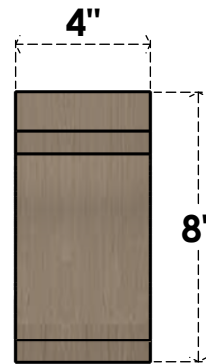

ITEM NUMBER: CORU04X08X08LGYRCPR

4"W X 8"D X 8"H SERIES 1 CLASSIC LEGACY ROUGH CEDAR TIMBERTHANE
FAUX WOOD CORBEL, PRIMED

SIDE PROFILE

FRONT PROFILE

ISOMETRIC

EKENA MILLWORK
2300 WEST MAIN ST.
CLARKSVILLE, TX 75426
TOLL FREE: 866-607-0453
WWW.EKENAMILLWORK.COM