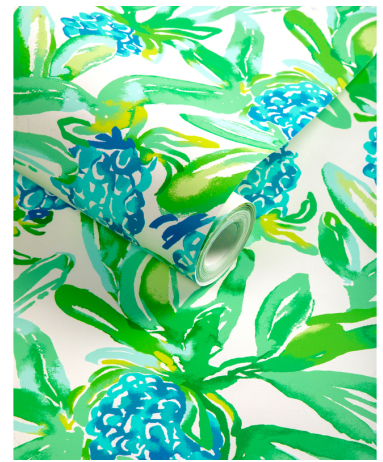

Island Exotic Wp - Blue

SKU: P2025110.315.0

LEEJOFA

Transport yourself to a vibrant garden party, evoking the ambiance of sunset cocktails amidst the lush jungles of Costa Rica. Here, colors come alive, flowers sway gently in the breeze that carries whispers of tropical paradise.

SKU: **P2025110.315.0**

Collection: **lii Wallcovering**

Railroaded: **No**

Note: **Priced And Sold By The 11 Yard Roll**

Width: **27.5 in (69.85 cm)**

Horizontal Repeat: **27.5 in (69.85 cm)**

Wallcovering Area: **75.63 Square Feet**

Brand: **Lee Jofa**

Type: **Print**

Designer: **Lilly Pulitzer**

Composition: **Non Woven - 100%**

Vertical Repeat: **25.33 in (64.34 cm)**

Halfdrop: **12.66 in (32.16 cm)**