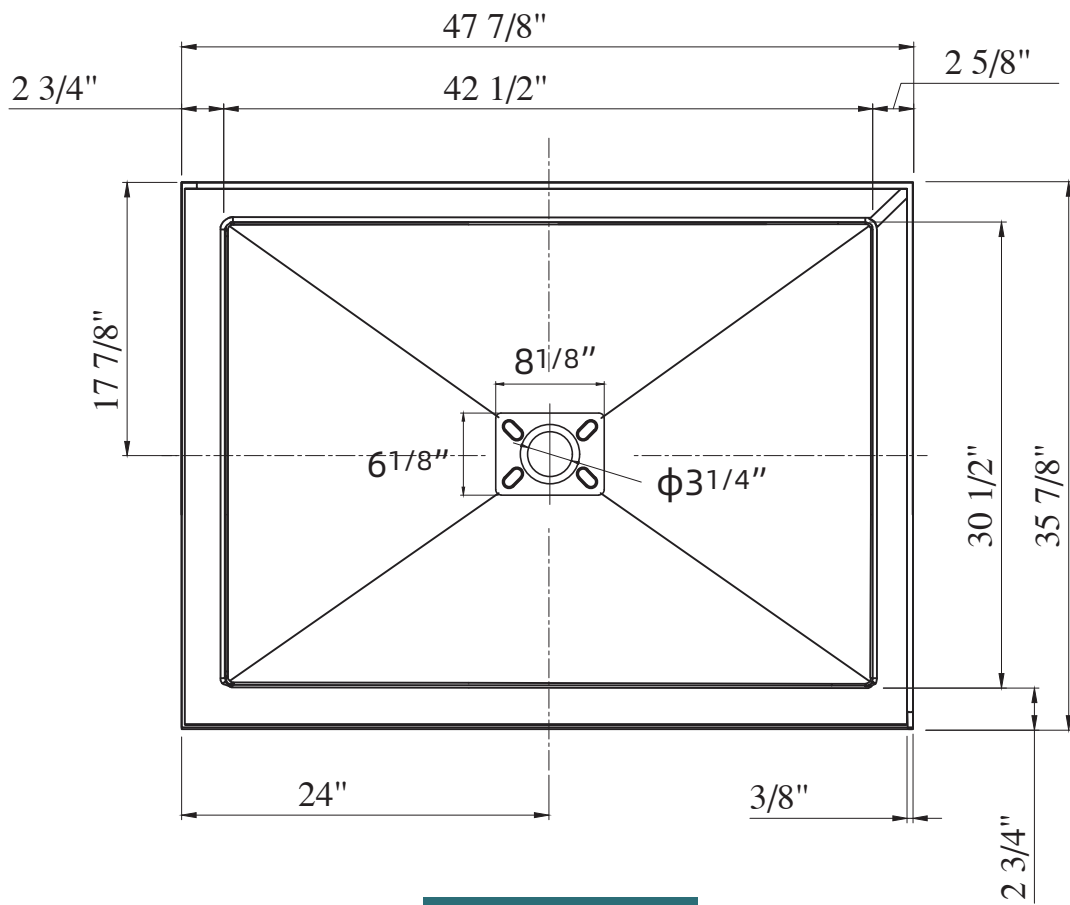

# SIZE DETAILS

## ACRYLIC SHOWER BASE

**PRODUCT SIZE: 48"**

All dimensions are nominal,  
minor variations may occur.

Top View

Side View

Cap