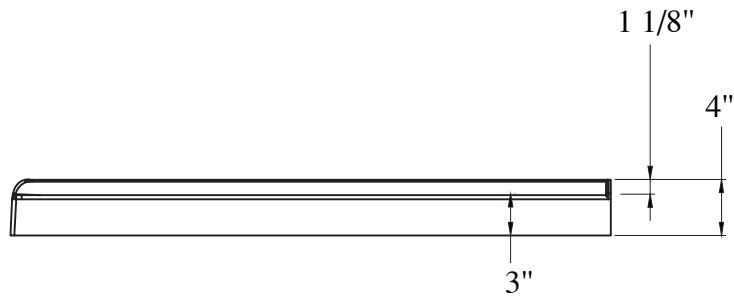

# SIZE DETAILS

## ACRYLIC SHOWER BASE

**PRODUCT SIZE: 48"**

All dimensions are nominal,  
minor variations may occur.

Top View

Side View

Cap