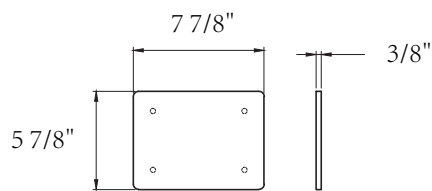

# SIZE DETAILS

## ACRYLIC SHOWER BASE

**PRODUCT SIZE: 48"**

All dimensions are nominal,  
minor variations may occur.

Top View

Side View

Cap