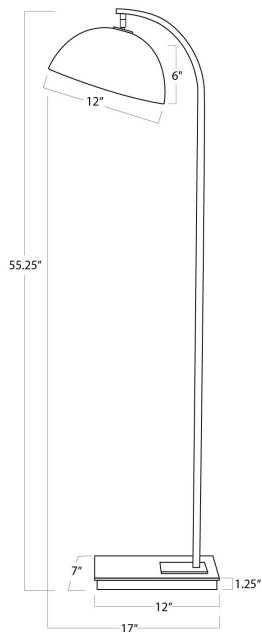

REGINA ANDREW

DETROIT

SPECIFICATION SHEET

Otto Floor Lamp
14-1049ORB

| | |
|---------------------|-----------------------------|
| HEIGHT | 55.25 |
| WIDTH | 12 |
| DEPTH | 17 |
| SHADE DIMS | N/A |
| SHADE COLOR | N/A |
| BULB QTY | 1 |
| BULB TYPE | A Type Medium Base (E26) |
| SOCKET | E26 Keyless. Switch on Cord |
| WATTAGE | 60 Watt Max |
| WIRING TYPE | Standard |
| MATERIAL | Steel |
| FINISH | Oil Rubbed Bronze |
| NOTES | N/A |
| FREIGHT ONLY | No |