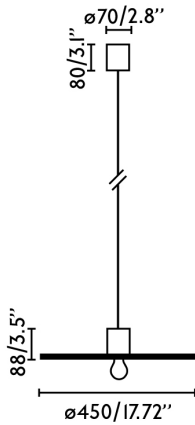

Mounting	Ceiling
Voltage (V)	120V
Hertz	60Hz
LOCATION	Dry locations only
Power (W)	15
Light source	E26 LED
Light source included	No
Socket included	Yes
Number of lamp holders	1
Cable length	0.02 ft
Structure material	Aluminium
Shade material	Recycled PET
Structure finish	Matt Black
Shade finish	White & Black