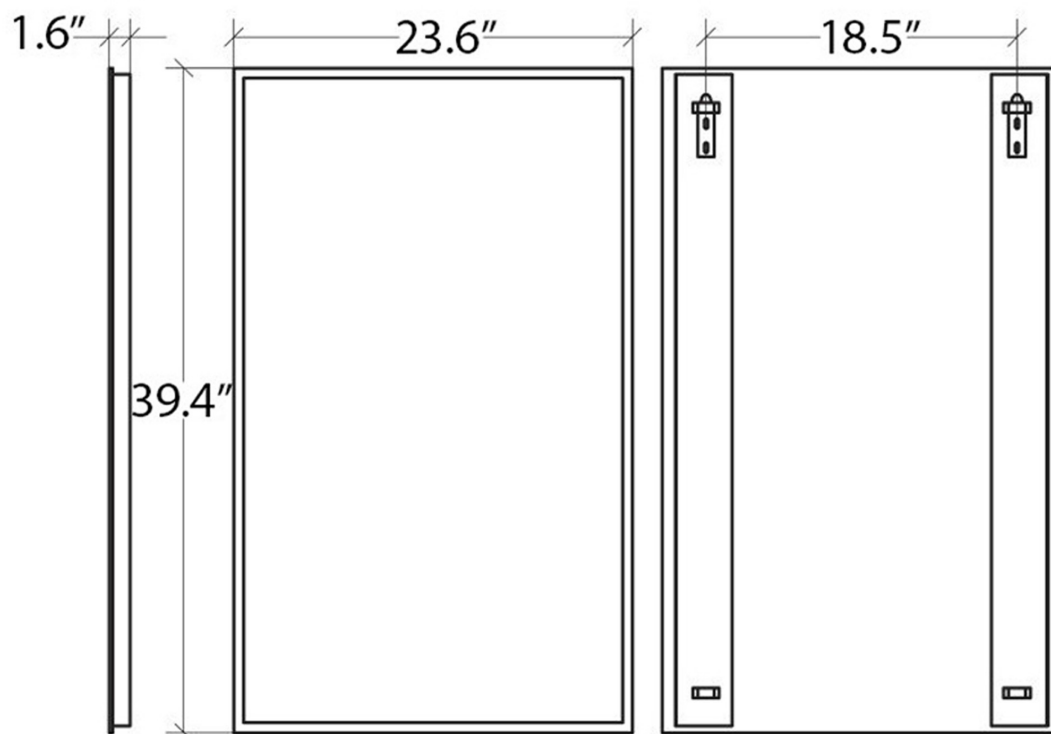

Speci 5665

Features

- Wall Mirror
- Stainless Steel Finish
- Solid Stainless Steel
- Beveled 5mm
- 5 Years Silvering Guaranteed
- Made in Italy

SKU# | Option:

- Speci 5665 | Stainless Steel

Finishes:

 Stainless Steel

* WS Bath Collections reserves the right to revise dimensions or information on this sheet without notice

Collection Speci	Model Speci 5665	Dimensions Metric <i>1 inch = 2.54 cm</i> <i>1 inch = 25.4 mm</i>	 1051 Lea Drive - Collegeville, PA 19426 Tel. 215 513 9400 - Fax 610 831 0215 www.ws bathcollections.com - info@ws bathcollections.com
----------------------------	------------------------------	---	---

Product Specs Sheets

Collection
Speci

Model |
Ur gek7887"

Dimensions Metric

1 inch = 2.54 cm
1 inch = 25.4 mm

WS[®]
BATH
COLLECTIONS

1051 Lea Drive - Collegeville, PA 19426
Tel. 215 513 9400 - Fax 610 831 0215
www.ws bathcollections.com - info@ws bathcollections.com