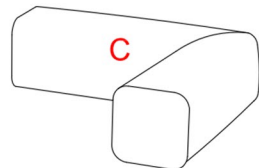

step 1 ---Cut the plastic air compression bags

Take out the roll of compressed product from the box.

Cut open the compression bag along the paper strip on the roll bag. Remove the sofa and let them rest to recover their shape. Full recovery may take up to **72** hours, but you can gently slap the sofa to speed up the process.

Please exercise caution when opening the packaging to avoid injury or damage to the product.

Use care when opening the bag to avoid injury from sudden expansion. Keep away from face and body while cutting.