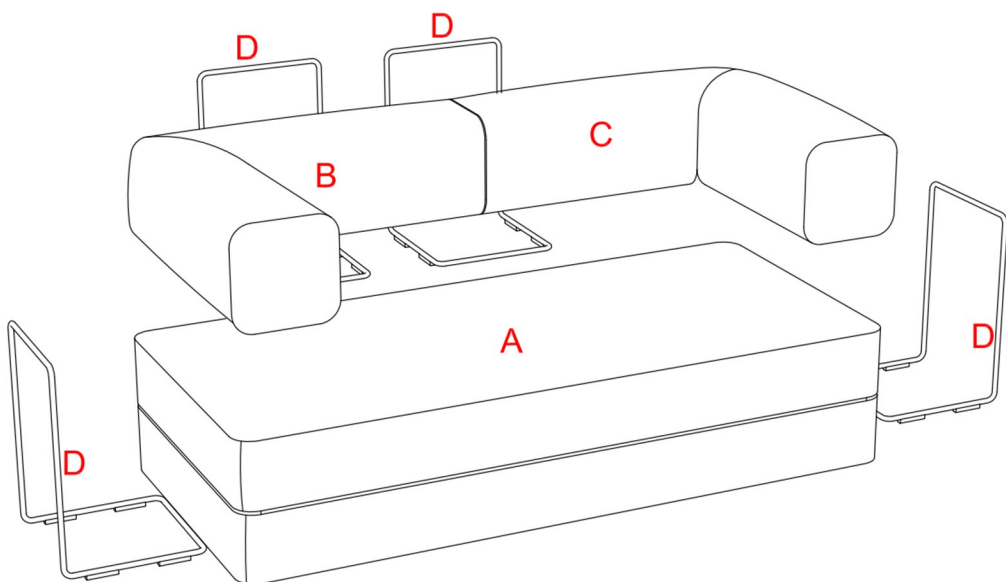

Dual-mode transformation (Sofa/Bed).

1. Sofa Mode: Folds a spacious and comfortable two-seater sofa.
2. Bed Mode: Fully expands into a roomy double bed, perfect for accommodating overnight guests.

The ideal solution for compact spaces and dynamic lifestyles. One piece of furniture simultaneously addresses daily seating, guest accommodation, play mat, reading nook needs, maximizing enhancing space efficiency. Adapts to various scenarios like rentals, apartments, and guest rooms.

High-density foam filling. Provides immediate softness, a sinking-in sensation, and even support for plush and comfortable sleep with good resilience.

All-foam compression main body combined with a removable metal bracket system. The sofa body has no rigid frame, making it safe and soft. The independent metal brackets have non-slip pads at the bottom, providing multi-angle, stable support in "bed mode" to prevent sliding.

EXPLODED VIEW

The product's left and right are determined by sitting posture

PARTS

A*1

Seat cushion

B*1

Right Back cushion

C*1