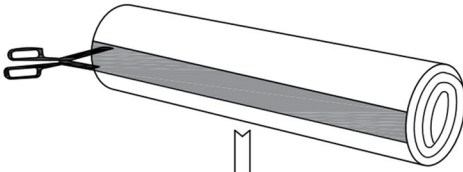

step 1 ---Cut the plastic air compression bags

Take out the roll of compressed product from the box.

Cut open the compression bag along the paper strip on the roll bag. Remove the sofa and let them rest to recover their shape. Full recovery may take up to **72** hours, but you can gently slap the sofa to speed up the process.

Please exercise caution when opening the packaging to avoid injury or damage to the product.

Use care when opening the bag to avoid injury from sudden expansion. Keep away from face and body while cutting.