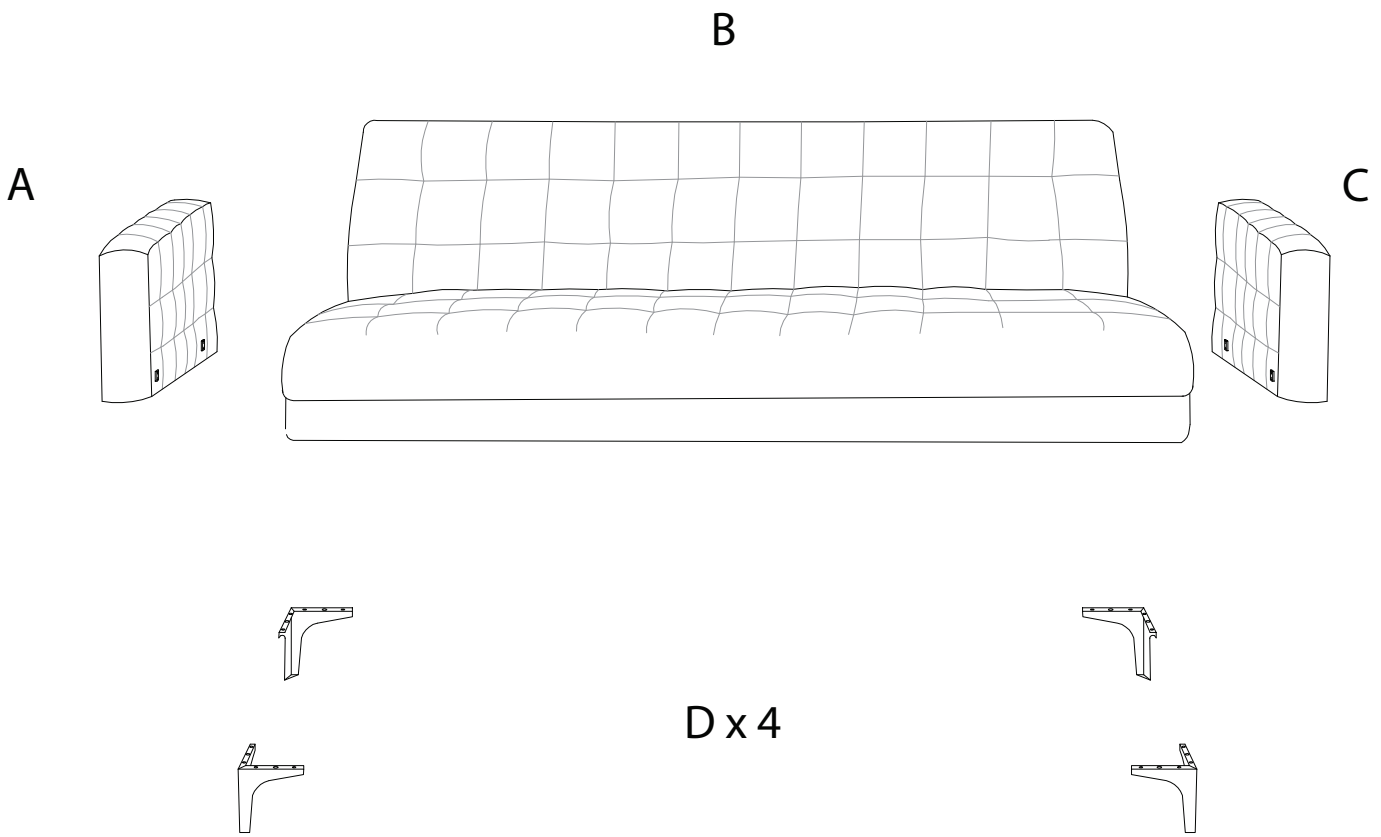

Assembly instructions for the sofa, including tool requirements, safety warnings, and personnel needs.

Tools: An icon shows an Allen key and a screwdriver inside a circle, and a power drill with a slash through it, indicating that a power drill is not required.

Warnings: Two warning triangles with exclamation marks are shown. The first is connected to the tool icons, and the second is connected to the floor icon.

Time: A clock icon is shown with the number **30'** below it, indicating an estimated assembly time of 30 minutes.

Personnel: An icon of a person is shown with the number **2** below it, indicating that two people are required for assembly.

1

2

3

A

x 1

C

x 1