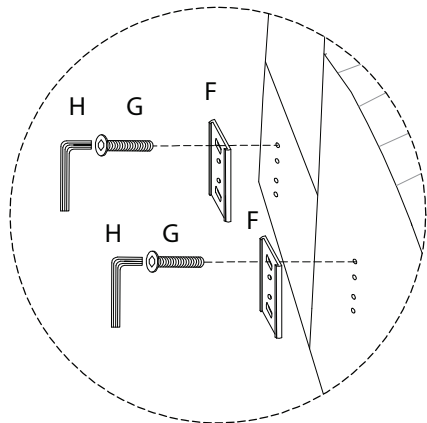

Assembly instructions for the sofa, including tool requirements, safety warnings, and personnel needs.

Tools: An icon shows an Allen key and a screwdriver inside a circle, and a power drill with a slash through it, indicating that a power drill is not required.

Warnings: Two warning triangles with exclamation marks are shown. The first is connected to the tool icons, and the second is connected to the floor icon.

Time: A clock icon is shown with the number **30'** below it, indicating an estimated assembly time of 30 minutes.

Personnel: An icon of a person is shown with the number **2** below it, indicating that two people are required for assembly.

1

2

3

A

x 1

C

x 1