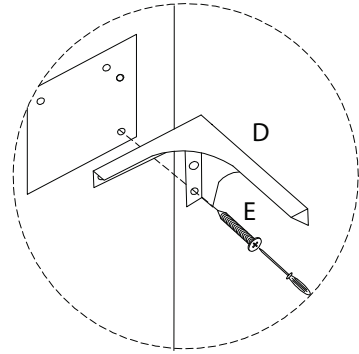

Assembly instructions for the sofa, including tool requirements, safety warnings, and personnel needs.

Tools: An icon shows an Allen key and a screwdriver inside a circle, and a power drill with a slash through it, indicating that a power drill is not required.

Warnings: Two warning triangles with exclamation marks are shown. The first is connected to the tool icons, and the second is connected to the floor icon.

Time: A clock icon is shown with the number **30'** below it, indicating an estimated assembly time of 30 minutes.

Personnel: An icon of a person is shown with the number **2** below it, indicating that two people are required for assembly.

1

2

3

A

x 1

C

x 1