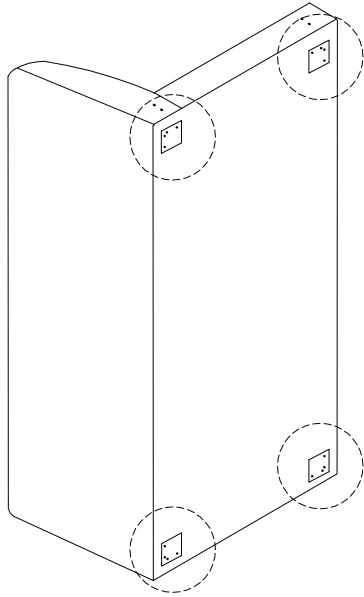

Assembly instructions for the sofa, including tool requirements, safety warnings, and personnel needs.

Tools: An icon shows an Allen key and a screwdriver inside a circle, and a power drill with a slash through it, indicating that a power drill is not required.

Warnings: Two warning triangles with exclamation marks are shown. The first is connected to the tool icons, and the second is connected to the floor icon.

Time: A clock icon is shown with the number **30'** below it, indicating an estimated assembly time of 30 minutes.

Personnel: An icon of a person is shown with the number **2** below it, indicating that two people are required for assembly.

1

2

3

A

x 1

C

x 1