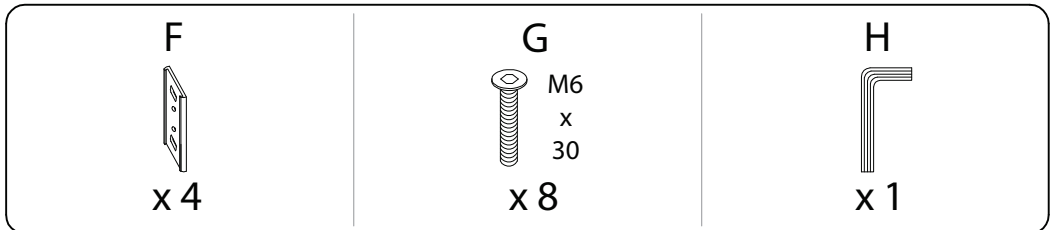

Assembly instructions for the sofa, including tool requirements, safety warnings, and personnel needs.

Tools: An icon shows an Allen key and a screwdriver inside a circle, and a power drill with a slash through it, indicating that a power drill is not required.

Warnings: Two warning triangles with exclamation marks are shown. The first is connected to the tool icons, and the second is connected to the floor icon.

Time: A clock icon is shown with the number **30'** below it, indicating an estimated assembly time of 30 minutes.

Personnel: An icon of a person is shown with the number **2** below it, indicating that two people are required for assembly.

1

2

3

A

x 1

C

x 1