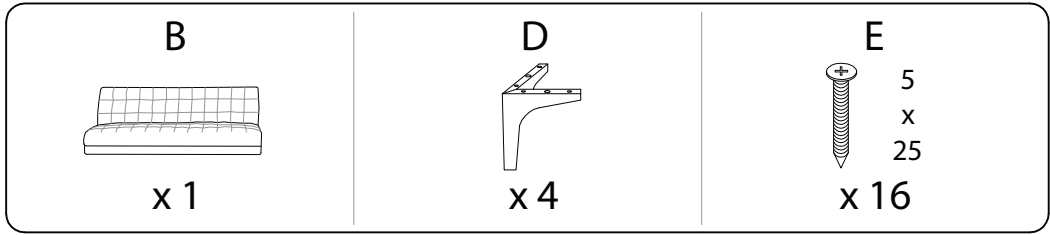

Assembly instructions for the sofa, including tool requirements, safety warnings, and personnel needs.

Tools: An icon shows an Allen key and a screwdriver inside a circle, and a power drill with a slash through it, indicating that a power drill is not required.

Warnings: Two warning triangles with exclamation marks are shown. The first is connected to the tool icons, and the second is connected to the floor icon.

Time: A clock icon is shown with the number **30'** below it, indicating an estimated assembly time of 30 minutes.

Personnel: An icon of a person is shown with the number **2** below it, indicating that two people are required for assembly.

1

2

3

A

x 1

C

x 1