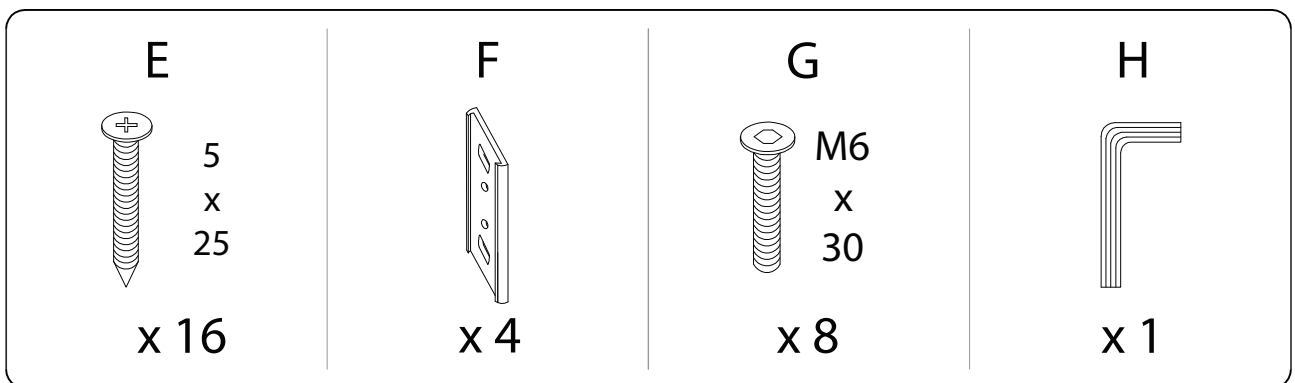

Assembly instructions for the sofa, including tool requirements, safety warnings, and personnel needs.

Tools: An icon shows an Allen key and a screwdriver inside a circle, and a power drill with a slash through it, indicating that a power drill is not required.

Warnings: Two warning triangles with exclamation marks are shown. The first is connected to the tool icons, and the second is connected to the floor icon.

Time: A clock icon is shown with the number **30'** below it, indicating an estimated assembly time of 30 minutes.

Personnel: An icon of a person is shown with the number **2** below it, indicating that two people are required for assembly.

1

2

3

A

x 1

C

x 1