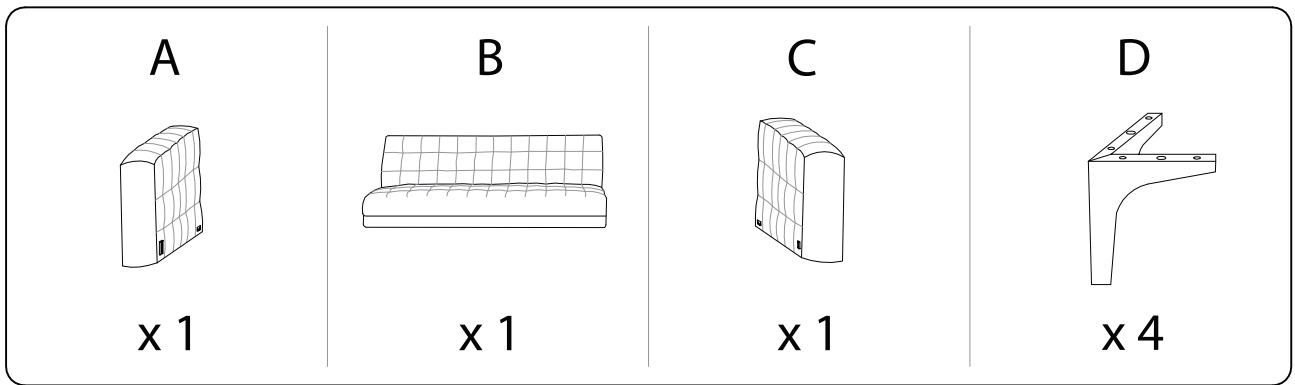

Assembly instructions for the sofa, including tool requirements, safety warnings, and personnel needs.

Tools: An icon shows an Allen key and a screwdriver inside a circle, and a power drill with a slash through it, indicating that a power drill is not required.

Warnings: Two warning triangles with exclamation marks are shown. The first is connected to the tool icons, and the second is connected to the floor icon.

Time: A clock icon is shown with the number **30'** below it, indicating an estimated assembly time of 30 minutes.

Personnel: An icon of a person is shown with the number **2** below it, indicating that two people are required for assembly.

1

2

3

A

x 1

C

x 1