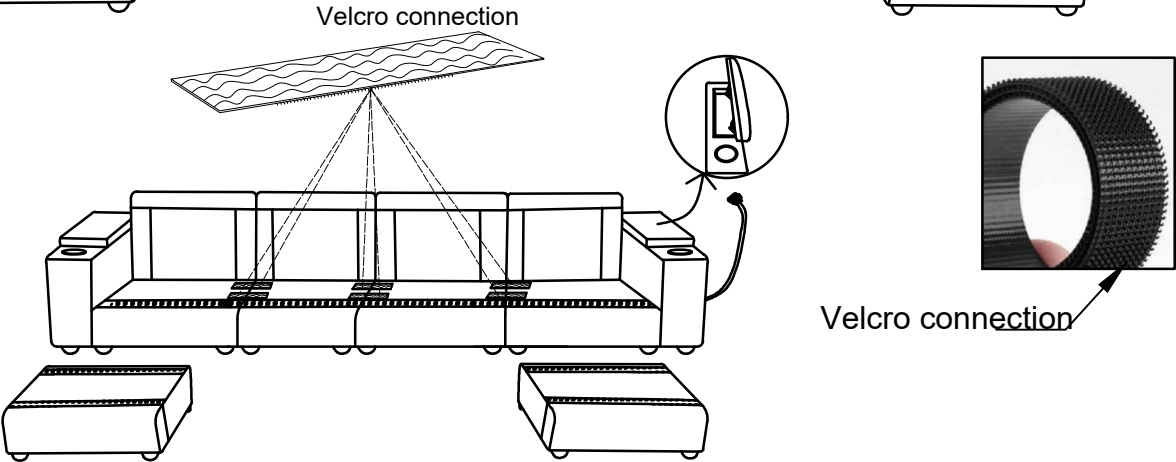

SIDE ACCESSORY KIT

<p>L</p>  <p>x4 x4</p> 	<p>M</p> <p>Velcro connection</p>  <p>x2</p>
--	---

ASSEMBLY INSTRUCTION

Step1: Assemble the feet clockwise

Step2: Handrail assembly

Step3:

Step4

ASSEMBLY INSTRUCTION

x4

ASSEMBLY INSTRUCTION

Step1: Assemble the feet clockwise

Step2:

Step3

Tap the backrest and place it in the sunlight to fluff it up quickly, it takes about 10 minutes for the backrest to fluff up.

Pay attention: Because of the compressed packaging, there may be some creases on the cover. Please do not worry, pat it several times and wait for moments, the crease will be more natural and will not affect the use.

2231 PARTS	Quantity
 2231-L	X1
 2231-R	X1
 2231-Middle Seat	X2
 2231-Ottoman	X2
Velcro connection 	X6

2231 SECTIONAL SOFA

M

Tap the backrest and place it in the sunlight to fluff it up quickly, it takes about 10 minutes for the backrest to fluff up.
 Pay attention: Because of the compressed packaging, there may be some creases on the cover. Please do not worry, pat it several times and wait for moments, the crease will be more natural and will not affect the use.