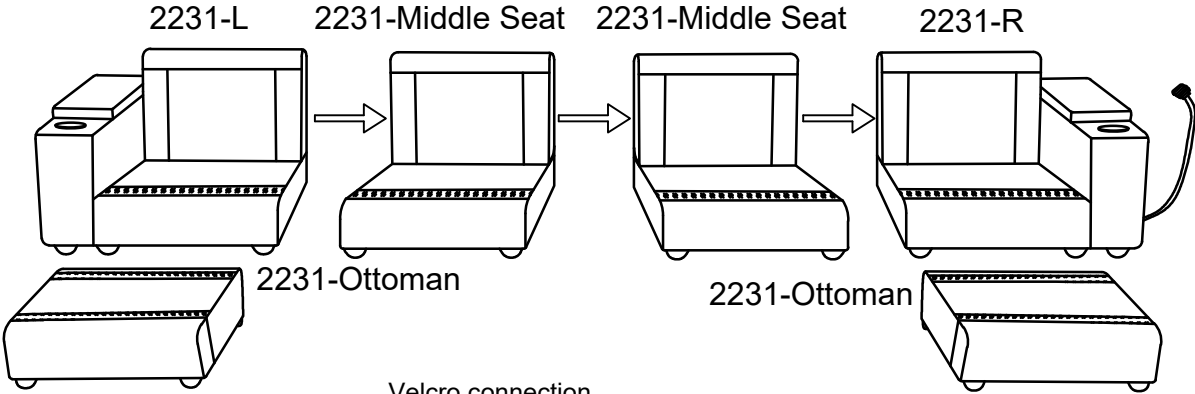

PARTS LIST

Seat frame

D x1

Seat bag

K x1

SIDE ACCESSORY KIT

L

x4

x4

ASSEMBLY INSTRUCTION

Step1: Assemble the feet clockwise

Step2:

Step3

Tap the backrest and place it in the sunlight to fluff it up quickly, it takes about 10 minutes for the backrest to fluff up.

Pay attention: Because of the compressed packaging, there may be some creases on the cover. Please do not worry, pat it several times and wait for moments, the crease will be more natural and will not affect the use.

2231 PARTS	Quantity
 2231-L	X1
 2231-R	X1
 2231-Middle Seat	X2
 2231-Ottoman	X2
Velcro connection 	X6

2231 SECTIONAL SOFA

M

Tap the backrest and place it in the sunlight to fluff it up quickly, it takes about 10 minutes for the backrest to fluff up.
 Pay attention: Because of the compressed packaging, there may be some creases on the cover. Please do not worry, pat it several times and wait for moments, the crease will be more natural and will not affect the use.