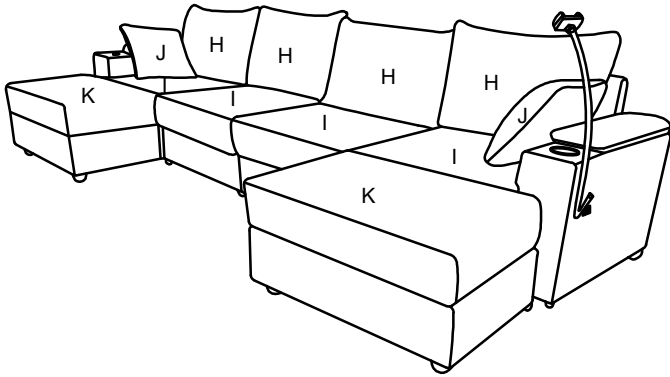

ASSEMBLY INSTRUCTION

PARTS LIST

Seat frame  A x1	Backcushion  E x1	Armrest-L  F x1	Backcushion  H x1	Seat bag  I x1	Pillows  J x1
---	--	--	---	---	--

SIDE ACCESSORY KIT

L  x4 x4	M Velcro connection  x2
---	---

PARTS LIST

Seat frame

D x1

Seat bag

K x1

SIDE ACCESSORY KIT

L

x4

x4

ASSEMBLY INSTRUCTION

Step1: Assemble the feet clockwise

Step2:

Step3

Tap the backrest and place it in the sunlight to fluff it up quickly, it takes about 10 minutes for the backrest to fluff up.

Pay attention: Because of the compressed packaging, there may be some creases on the cover. Please do not worry, pat it several times and wait for moments, the crease will be more natural and will not affect the use.

2231 PARTS	Quantity
 2231-L	X1
 2231-R	X1
 2231-Middle Seat	X2
 2231-Ottoman	X2
Velcro connection 	X6

2231 SECTIONAL SOFA

M

Tap the backrest and place it in the sunlight to fluff it up quickly, it takes about 10 minutes for the backrest to fluff up.
 Pay attention: Because of the compressed packaging, there may be some creases on the cover. Please do not worry, pat it several times and wait for moments, the crease will be more natural and will not affect the use.