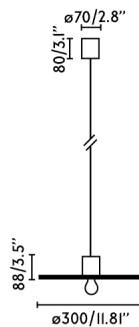

CONFETTI is a collection of pendant lamps designed by Nutcreatives for the environmentally conscious. Its lampshade contains recycled plastic from bottle caps, and its production is local, made in Valencia. A solution for modern and committed interior lighting. The lampshade takes centre stage and complements the bulb, which is perfectly visible. Also available with a diameter of 45cm.

General characteristics

Fixation	Ceiling
voltage	120V
Hertz	60Hz
Cable length	0.02 ft
Max. Power	15W

Material

Body/Structure	Aluminium
Screen	Recycled PET

Finish

Body/Structure	Matt Black
Screen	White & Black
Location	Dry locations only
US Certification	Fijas cETLus