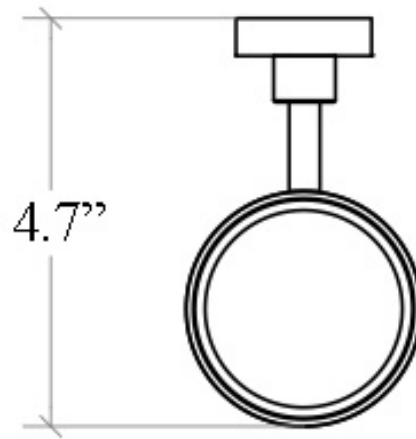

* WS Bath Collections reserves the right to revise dimensions or information on this sheet without notice

Collection Baketo	Model Baketo 52011+55006	Dimensions Metric <i>1 inch = 2.54 cm</i> <i>1 inch = 25.4 mm</i>	 1051 Lea Drive - Collegeville, PA 19426 Tel. 215 513 9400 - Fax 610 831 0215 www.ws bathcollections.com - info@ws bathcollections.com
-----------------------------	--------------------------------------	--	---

Collection
Baketo

Model |
Baketo 52011

Dimensions Metric

1 inch = 2.54 cm
1 inch = 25.4 mm

WS[®]
BATH
COLLECTIONS

1051 Lea Drive - Collegeville, PA 19426
Tel. 215 513 9400 - Fax 610 831 0215

www.ws bathcollections.com - info@ws bathcollections.com

Collection
Baketo

Model |
Baketo 55006

Dimensions Metric

1 inch = 2.54 cm
1 inch = 25.4 mm

WS[®]
BATH
COLLECTIONS

1051 Lea Drive - Collegeville, PA 19426
Tel. 215 513 9400 - Fax 610 831 0215
www.ws bathcollections.com - info@ws bathcollections.com