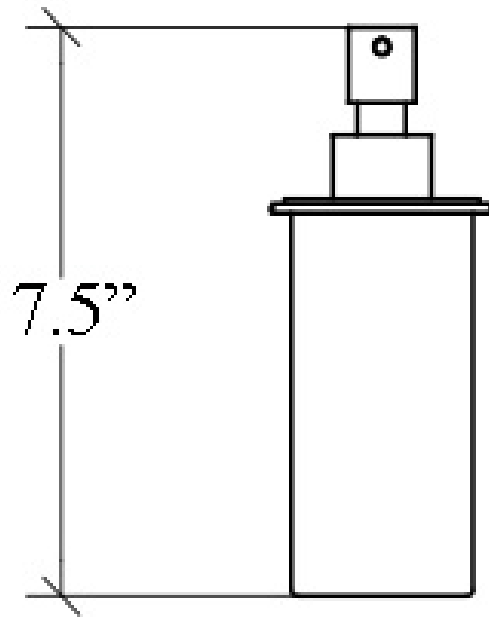

* WS Bath Collections reserves the right to revise dimensions or information on this sheet without notice

Collection Baketo	Model Baketo 52011+55006	Dimensions Metric <i>1 inch = 2.54 cm</i> <i>1 inch = 25.4 mm</i>	 1051 Lea Drive - Collegeville, PA 19426 Tel. 215 513 9400 - Fax 610 831 0215 www.ws bathcollections.com - info@ws bathcollections.com
-----------------------------	--------------------------------------	--	---

Collection
Baketo

Model |
Baketo 52011

Dimensions Metric

1 inch = 2.54 cm
1 inch = 25.4 mm

WS[®]
BATH
COLLECTIONS

1051 Lea Drive - Collegeville, PA 19426
Tel. 215 513 9400 - Fax 610 831 0215

www.ws bathcollections.com - info@ws bathcollections.com

Collection
Baketo

Model |
Baketo 55006

Dimensions Metric

1 inch = 2.54 cm
1 inch = 25.4 mm

WS[®]
BATH
COLLECTIONS

1051 Lea Drive - Collegeville, PA 19426
Tel. 215 513 9400 - Fax 610 831 0215
www.ws bathcollections.com - info@ws bathcollections.com