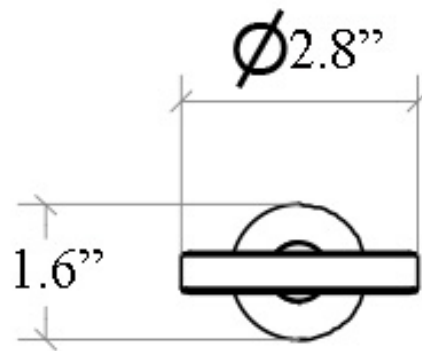

* WS Bath Collections reserves the right to revise dimensions or information on this sheet without notice

Collection Baketo	Model Baketo 52011+55006	Dimensions Metric <i>1 inch = 2.54 cm</i> <i>1 inch = 25.4 mm</i>	 1051 Lea Drive - Collegeville, PA 19426 Tel. 215 513 9400 - Fax 610 831 0215 www.ws bathcollections.com - info@ws bathcollections.com
-----------------------------	--------------------------------------	--	---

Collection
Baketo

Model |
Baketo 52011

Dimensions Metric

1 inch = 2.54 cm
1 inch = 25.4 mm

WS[®]
BATH
COLLECTIONS

1051 Lea Drive - Collegeville, PA 19426
Tel. 215 513 9400 - Fax 610 831 0215

www.ws bathcollections.com - info@ws bathcollections.com

Collection
Baketo

Model |
Baketo 55006

Dimensions Metric

1 inch = 2.54 cm
1 inch = 25.4 mm

WS[®]
BATH
COLLECTIONS

1051 Lea Drive - Collegeville, PA 19426
Tel. 215 513 9400 - Fax 610 831 0215
www.ws bathcollections.com - info@ws bathcollections.com