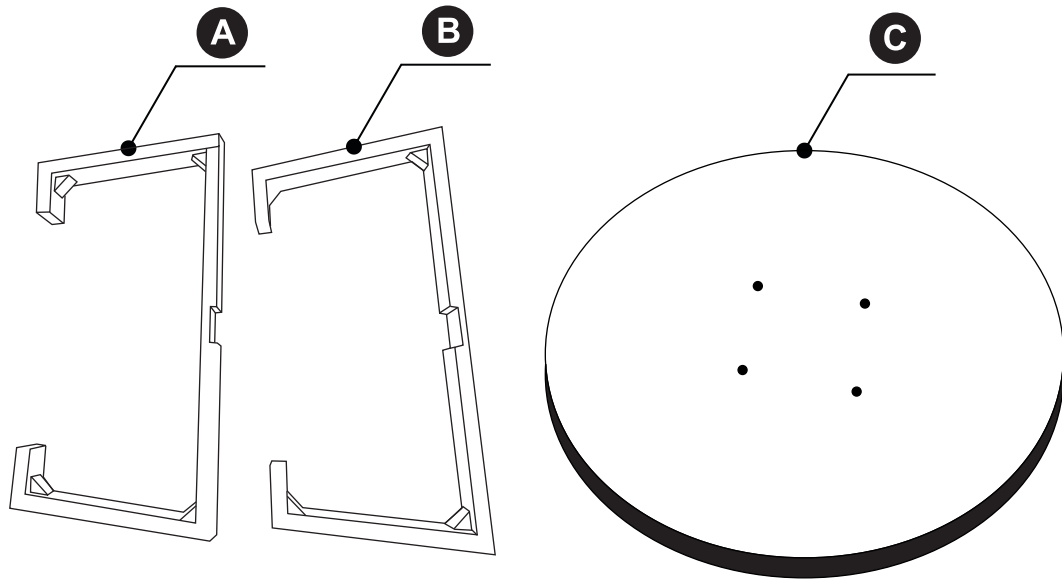

COFFEE TABLE ASSEMBLY
INSTRUCTIONS

PACKAGE CONTENTS

PART	DESCRIPTION	QTY
A	Table Leg (A)	1
B	Table Leg (B)	1
C	Table Top	1

HARDWARE CONTENTS

AA

M6 Bolt x 40mm
Qty: 4

BB

M6 Bolt x 20mm
Qty: 2

CC

Washer
Qty: 6

DD

Allen Key
Qty: 1

SAFETY INFORMATION

Please read and understand this entire manual before attempting to assemble, operate or install the product.

 **CAUTION:** Assemble on a soft, non-abrasive surface.