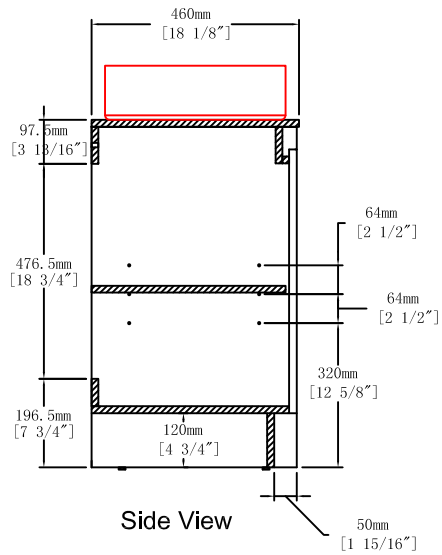

Top View

Front View

Side View

Item NO.

BV B120 F20 GWH

Version

V1

Project