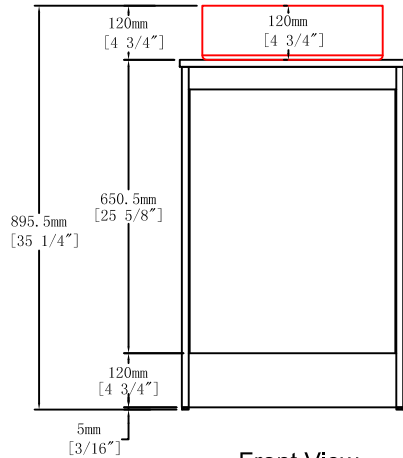

Top View

Front View

Side View

Item NO.

BV B120 F20 GWH

Version

V1

Project