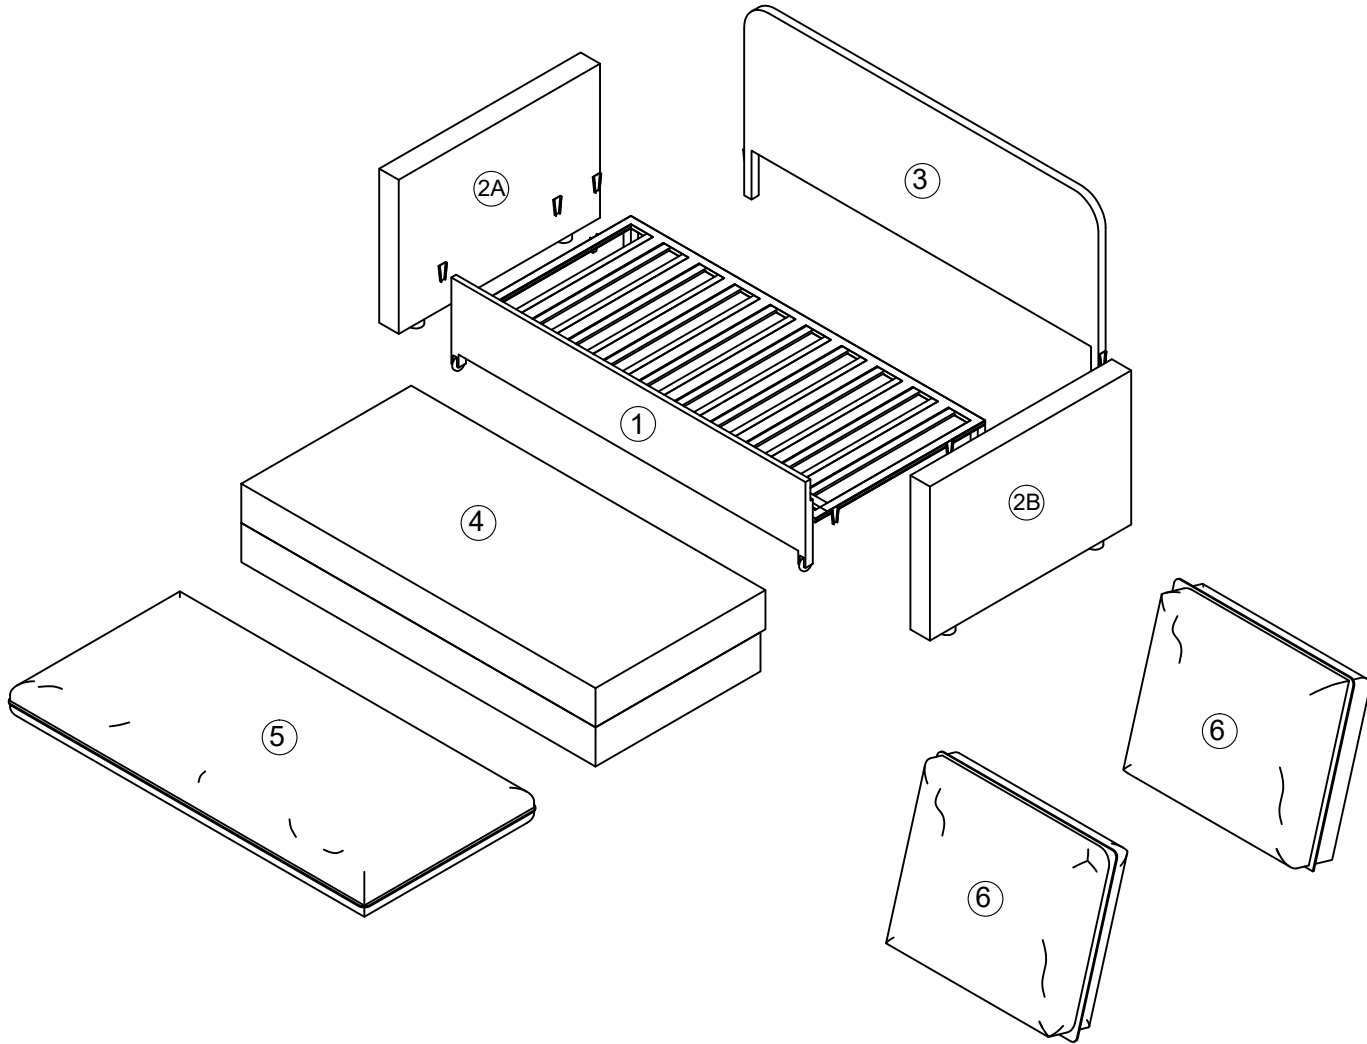

ASSEMBLY INSTRUCTIONS

Convertible Sofa Bed with Side Storage

ITEM: W1885134131-W1885134132

ASSEMBLY INSTRUCTIONS

ITEM: W1885134131-W1885134132

Description: Convertible Sofa Bed

Thank you for purchasing this quality product, be sure to check all packing material carefully for small part that may have come loose inside the carton during shipment.

DO NOT RETURN TO THE STORE!

If parts are missing or damaged, we will gladly ship your replacements parts free of charge.

CAUTION:

Do not fully tighten bolts/nuts until product fully assembled. Keep all hardware out of reach of children.

ASSEMBLY INSTRUCTONS
ITEM: W1885134131-W1885134132
Description: Convertible Sofa Bed

Thank you for purchasing this quality product, be sure to check all packing material carefully for small part that may have come loose inside the carton during shipment.

PART LIST:

NO.	Description	Sketch	Quantity
1	Sofa Body		1PCS
2A	Left Arm		1PCS
2B	Right Arm		1PCS
3	Backrest		1PCS
4	Cushion		1PCS
5	Cushion		1PCS
6	Pillow		2PCS

ASSEMBLY INSTRUCTONS
ITEM: W1885134131-W1885134132
Description: Convertible Sofa Bed