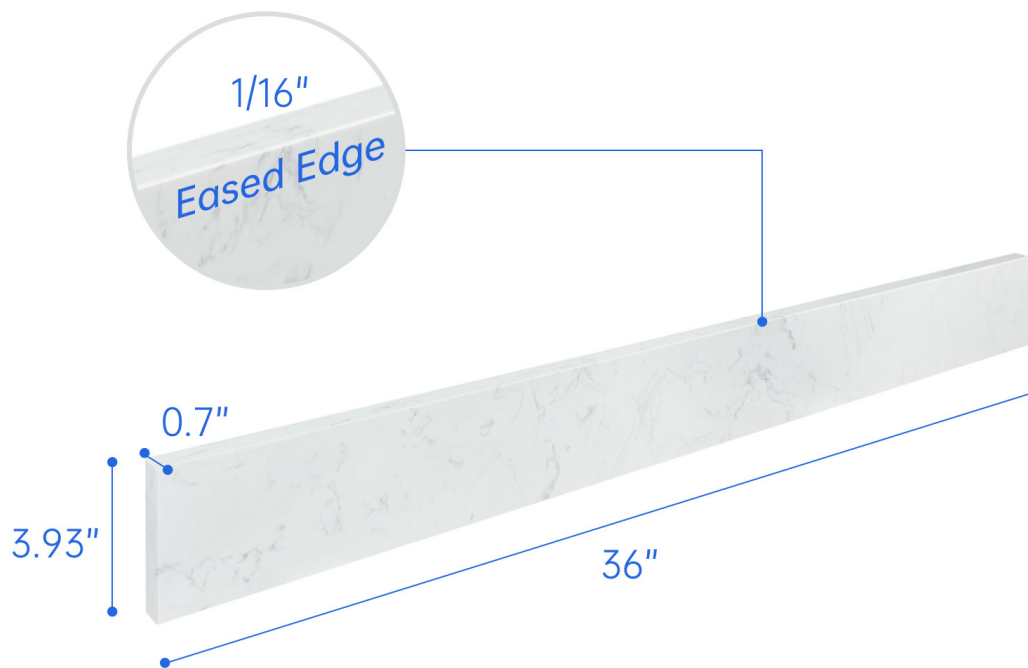

Replacement 36 Inch Backsplash in Carrara White

Universal Size For Vanity

Carrara White Engineered Stone Backsplash

Description

This backsplash guard is a perfect accessory to protect bathroom walls from water damage, designed to match standard sinks and countertops. It helps keep walls intact while adding a neat and attractive look to the bathroom sink area.