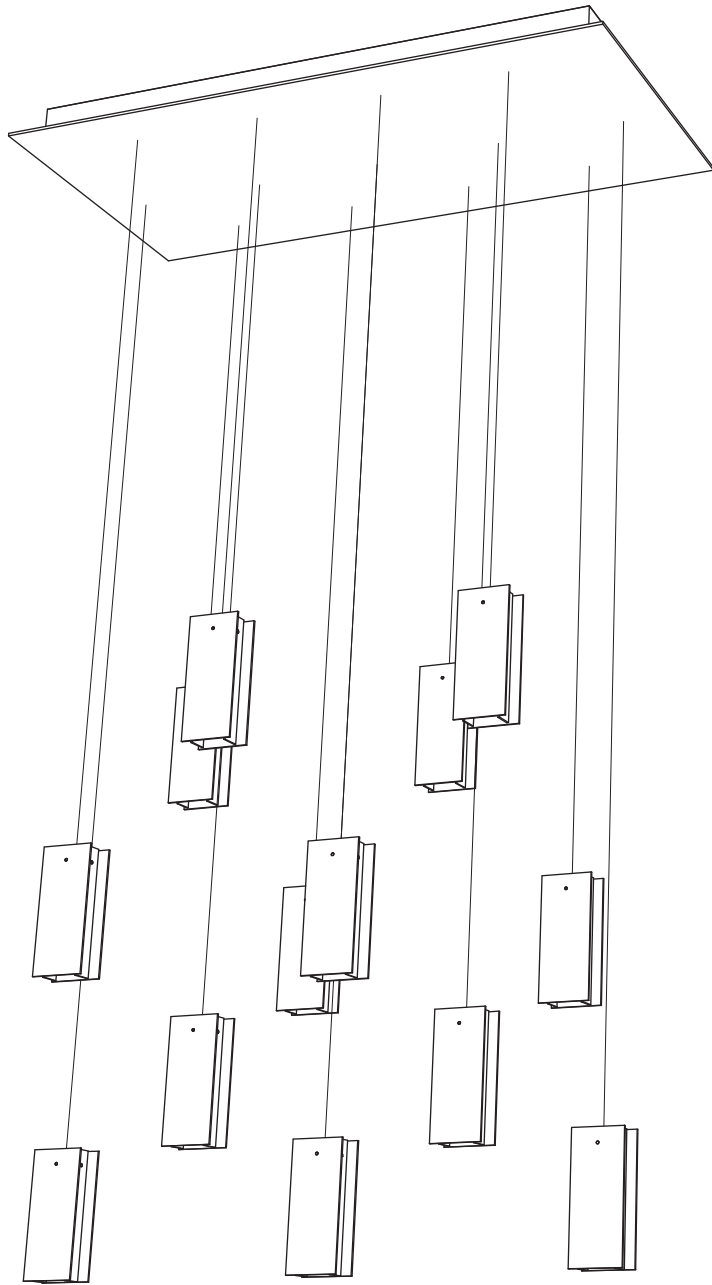

13 White, Amber & Clear Drops LED Rectangular Chandelier

DESCRIPTION

13 Drops pendants staggering down from a 26" x 12" rectangular ceiling base with a total drop of 4' long + extra wire.

A unique multi-pendant chandelier crafted with four hand-made glass leaves powered by a dimmable LED bulb. Great contemporary lighting for residential and commercial spaces - staircase, dining table, entrance hall, coffee table, bed side, reception or lobby.

TECHNICAL SPECS

- Canopy Finish: Powder coated metal in Flat White/ Sparkle Silver
- Transformers: Housed in canopy
- Pendant size: 2"W x 1"D x 5"H
- Glass Colours: Amber with Clear (4 x Units)
Clear with Amber (4 x Units)
White with Clear (4 x Units) &
Clear with White (1 x Unit)
- Total drop: Adjustable up to 4'H + 2' extra wire
- Bulb: Dimmable G4 LED- 12V- 1.5W
- One electrical outlet needed
- Approximate Weight: 7 Kg
- Recommended Dimming Switch:
 - Lutron CL (CTCL-153PDH-WH-C)
 - Lutron CL (DVCL-153P-WH)
- Transformer: Dimmable LED Voltage Driver
 - Input: 120V AC 60Hz
 - Output: 12V DC

NOTES

- Due to the nature of our handmade work, there may be slight variances in glass colour.
- AM Studio light fixtures are made to order, handmade and crafted in Toronto, Canada.
- All of our products are CSA approved. 

Catalogue # **WAD-13-26R**

Bar Code # **628451588511**