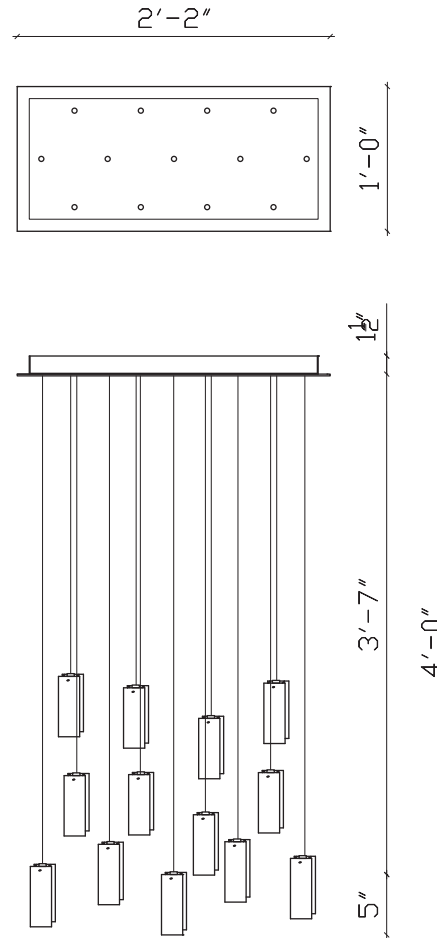

13 White, Amber & Clear Drops LED Rectangular Chandelier

DESCRIPTION

13 Drops pendants staggering down from a 26" x 12" rectangular ceiling base with a total drop of 4' long + extra wire.

A unique multi-pendant chandelier crafted with four hand-made glass leaves powered by a dimmable LED bulb. Great contemporary lighting for residential and commercial spaces - staircase, dining table, entrance hall, coffee table, bed side, reception or lobby.

TECHNICAL SPECS

- Canopy Finish: Powder coated metal in Flat White/ Sparkle Silver
- Transformers: Housed in canopy
- Pendant size: 2"W x 1"D x 5"H
- Glass Colours: Amber with Clear (4 x Units)
Clear with Amber (4 x Units)
White with Clear (4 x Units) &
Clear with White (1 x Unit)
- Total drop: Adjustable up to 4'H + 2' extra wire
- Bulb: Dimmable G4 LED- 12V- 1.5W
- One electrical outlet needed
- Approximate Weight: 7 Kg
- Recommended Dimming Switch:
 - Lutron CL (CTCL-153PDH-WH-C)
 - Lutron CL (DVCL-153P-WH)
- Transformer: Dimmable LED Voltage Driver
 - Input: 120V AC 60Hz
 - Output: 12V DC

Catalogue # **WAD-13-26R**

Bar Code # **628451588511**