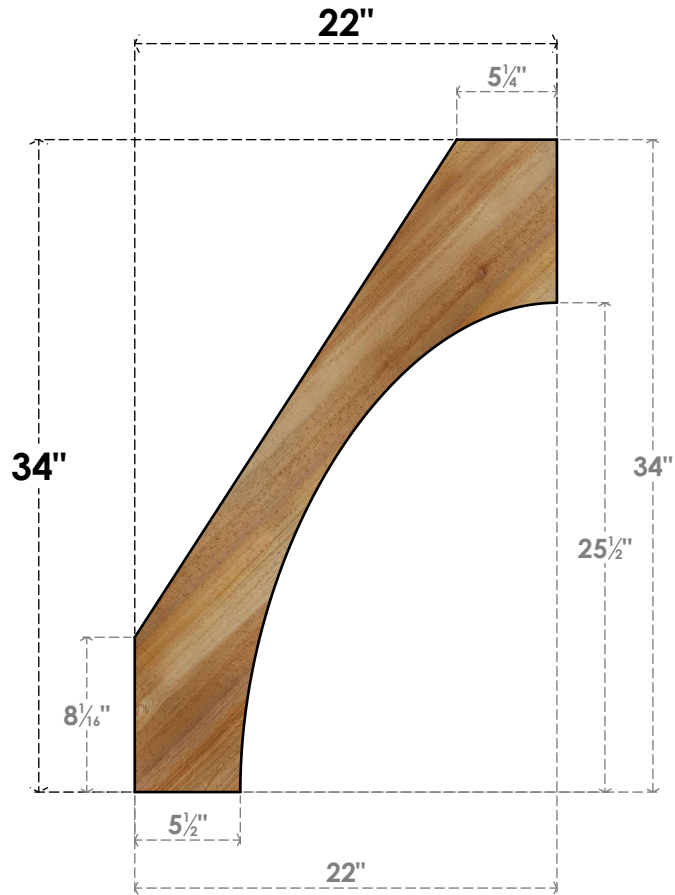

BRC06X22X34WTLOORWR

6"W X 22"D X 34"H WESTLAKE ROUGH SAWN BRACE, WESTERN RED CEDAR

SIDE

FRONT

EKENA MILLWORK
 2300 WEST MAIN ST.
 CLARKSVILLE, TX 75426
 TOLL FREE: 866-607-0453
 WWW.EKENAMILLWORK.COM

NOTES