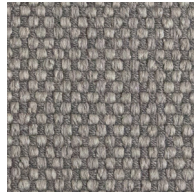

Cane-line Swipe

Maintenance Guide

Cane-line®

Cane-line Swipe

Material, maintenance & cleaning

Material

This soft fabric, Cane-line Swipe, is a mixture of six different materials, constructed for indoor use only.

In case of stubborn stains, the fabric cover can be removed from the cushion and dry cleaned.

We would also recommend using an acknowledged cleaning detergent.

Variants

Off-white
(Y124)

Grey
(Y125)

Light grey
(Y126)

Cane-line Swipe

Materiale, vedligeholdelse & rengøring

Material

Det bløde stof, Cane-line Swipe, er en blanding af 6 forskellige materialer, og kun egnet til indendørs brug.

Stoffet er en blanding af 60% bomuld, 10% viskose, 10% akryl, 10% uld, 5% nylon og 5% polyester.

Der weiche Stoff, Cane-line Swipe, ist eine Mischung aus 6 verschiedenen Materialien und nur für den Innenbereich geeignet.

Der Stoff besteht aus 60% Baumwolle, 10% Viskose, 10% Acryl, 10% Wolle, 5% Nylon und 5% Polyester.