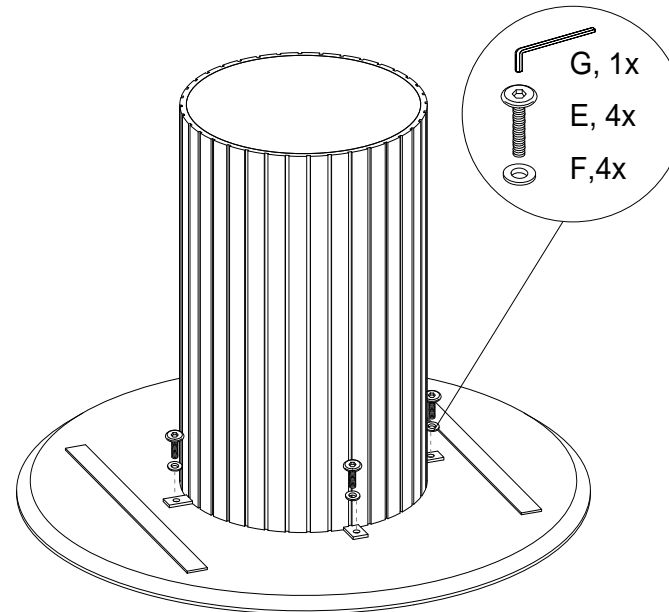

ASSEMBLY INSTRUCTIONS.

POVERA ROUND DINING TABLE BLACK

THANK YOU FOR YOUR PURCHASE!

PARTS AND HARDWARE.

(A) Top , 1x

(B) Base, 1x

(C) Base Assembly Plate , 4x

(D) CSK Bolt, 4x

(20X8mm)

(E) JCB Bolt , 4x

(20X8mm)

(F) Washer, 4x

(8mm)

(G) Allen Key , 1x

(5mm)

STEP 1.

STEP 2.

STEP 3.

NOTES.

Thank you for purchasing this quality product! Be sure to check all packing material carefully for small part that may have come loose inside the carton during shipping.

CAUTION: The item is heavy, assembly should be performed by two people.