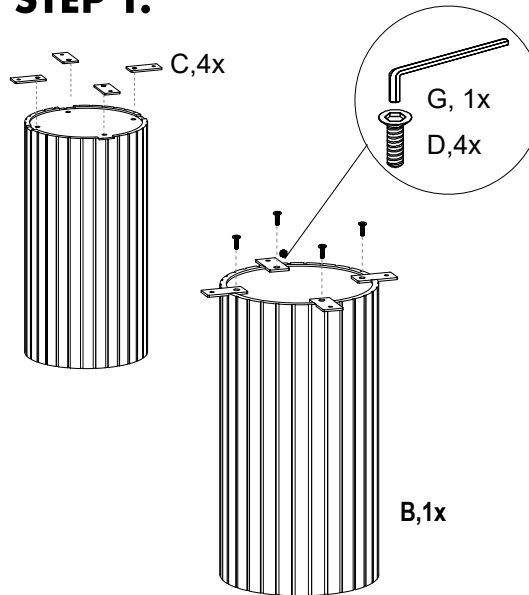

ASSEMBLY INSTRUCTIONS.

POVERA ROUND DINING TABLE BLACK

THANK YOU FOR YOUR PURCHASE!

PARTS AND HARDWARE.

(A) Top , 1x

(B) Base, 1x

(C) Base Assembly Plate , 4x

(D) CSK Bolt, 4x

(20X8mm)

(E) JCB Bolt , 4x

(20X8mm)

(F) Washer, 4x

(8mm)

(G) Allen Key , 1x

(5mm)

STEP 1.

STEP 2.

STEP 3.

NOTES.

Thank you for purchasing this quality product! Be sure to check all packing material carefully for small part that may have come loose inside the carton during shipping.

CAUTION: The item is heavy, assembly should be performed by two people.