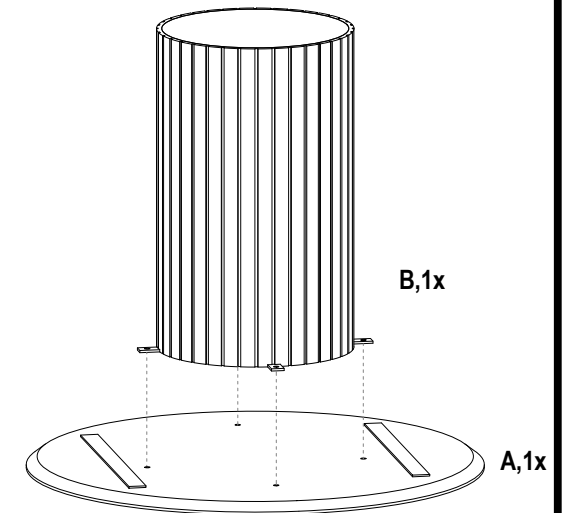

PARTS AND HARDWARE.

(A) Top , 1x

(B) Base, 1x

(C) Base Assembly Plate , 4x

(D) CSK Bolt, 4x

(20X8mm)

(E) JCB Bolt , 4x

(20X8mm)

(F) Washer, 4x

(8mm)

(G) Allen Key , 1x

(5mm)

STEP 1.

STEP 2.

STEP 3.

NOTES.

Thank you for purchasing this quality product! Be sure to check all packing material carefully for small part that may have come loose inside the carton during shipping.

CAUTION: The item is heavy, assembly should be performed by two people.