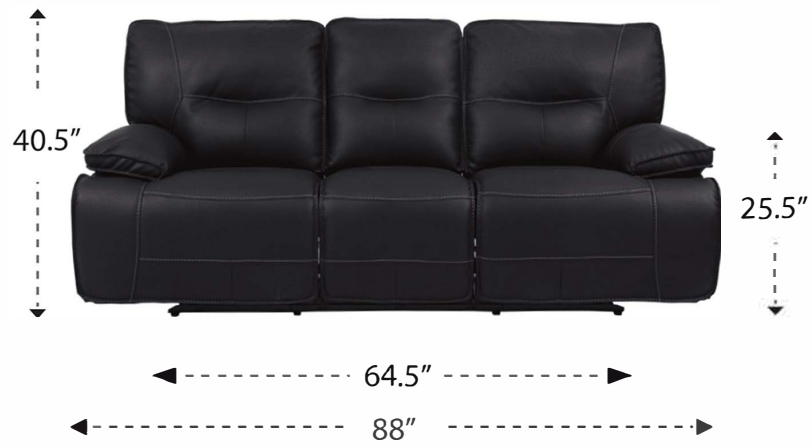

Power Sofa

Overall Dimensions	88" x 40" x 40.5"
Overall Width	88"
Overall Depth	40"
Overall Height	40.5"
Overall Weight	259.9
Fully Reclined	65"
Distance from Wall	3"
Back of Seat to end of Chaise	39"
Leg Height	23"
Head Height	-

Seat Width	19.5"
Seat Depth	21.5"
Seat Height	21"
Arm Width	11"
Arm Depth	21"
Arm Height	25.5"
Back Width	36"
Back Height	22.25"
Headrest Extended from Back	6"

Power Loveseat

Overall Dimensions	65" x 40" x 40"
Overall Width	65"
Overall Depth	40"
Overall Height	40.5"
Overall Weight	195.8 lbs
Fully Reclined	65"
Distance from Wall	3"
Back of Seat to end of Chaise	39"
Leg Height	23"
Head Height	-

Seat Width	19.5"
Seat Depth	21.5"
Seat Height	21"
Arm Width	11"
Arm Depth	21"
Arm Height	25.5"
Back Width	36"
Back Height	22.25"
Headrest Extended from Back	6"

Power Recliner

Overall Dimensions	42" x 40" x 40.5"
Overall Width	42"
Overall Depth	40"
Overall Height	40.5"
Overall Weight	117.5 lbs
Fully Reclined	65"
Distance from Wall	3"
Back of Seat to end of Chaise	39"
Leg Height	23"
Head Height	-

Seat Width	19.5"
Seat Depth	21.5"
Seat Height	20"
Arm Width	11"
Arm Depth	21"
Arm Height	25.5"
Back Width	36"
Back Height	22.25"
Headrest Extended from Back	6"