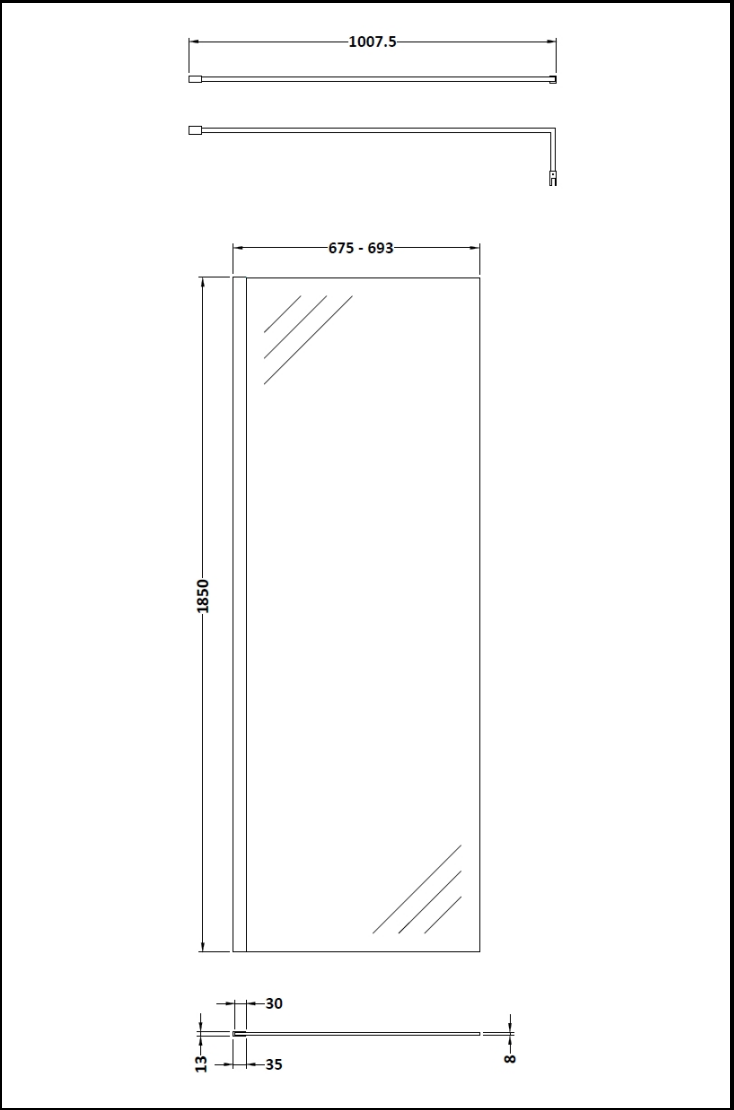

CUSTOMER DATA SHEET - ENCLOSURES

DESCRIPTION: Wetroom Screen 700 X 1850 X 8mm

PRODUCT DIMENSIONS			
Height (mm)	Width (mm)	Depth (mm)	Nett Wgt Kg
1850	700	14	29.5

PACKAGING DIMENSIONS			
Height (mm)	Width (mm)	Length (mm)	Gross Wgt Kg
60	750	1920	29.5

PACKAGING DATA			
Box Colour	Brown Cardboard Box - Printed		
Box Qty	1	Label Colour	Not Applicable
Label Size	100 x 50	Label Qty	0

OUTER BOX DIMENSIONS (If Applicable)				
Height (mm)	Width (mm)	Depth (mm)	Length (mm)	Gross Wgt Kg

PRODUCT DETAILS			
Country of Origin	China	CE Approval	Yes
Fitting Instruction	Yes	Profile Finish	Polished Chrome
Profile Material	Aluminium	Entry Width (mm)	N/A
Adjustments (mm)	675mm - 693mm	Swing Out Dim (mm)	N/A
Swing In Dim (mm)	N/A	Glass Thickness (mm)	8
Radius (mm)	Not Applicable	Easy Clean	No
Easy Fit	No	Handle Material	Not Applicable
Handle Style	Not Applicable	Wheel Type	Not Applicable
Enclosure Design	Frameless	Extras	None
Support Bar Inc'	Support Bar Included		