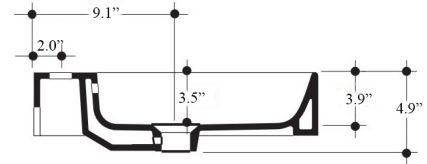

Related Items:

- WSBC 53991 | Push Waste Drain
- WSBC 53922 | Decorative Trap

Finishes:

-  Sink: Glossy White
-  Console: Polished Chrome

SKU# | Options:

- Cento 3534+9127K1 | 47.2" L x 17.7" W x 19.3" H

* WS Bath Collections reserves the right to revise dimensions or information on this sheet without notice

Collection Cento	Model Cento 3534+9127K1	Dimensions Metric <i>1 inch = 2.54 cm</i> <i>1 inch = 25.4 mm</i>	 1051 Lea Drive - Collegeville, PA 19426 Tel. 215 513 9400 - Fax 610 831 0215 www.ws bathcollections.com - info@ws bathcollections.com
------------------------------	-------------------------------------	--	---

* WS Bath Collections reserves the right to revise dimensions or information on this sheet without notice

Collection
Cento

Model |
Cento 3534

Dimensions Metric
1 inch = 2.54 cm
1 inch = 25.4 mm

WS[®]
BATH
COLLECTIONS

Collection
Cento

Model |
Cento 9127

Dimensions Metric

1 inch = 2.54 cm
1 inch = 25.4 mm

WS[®]
BATH
COLLECTIONS

1051 Lea Drive - Collegeville, PA 19426
Tel. 215 513 9400 - Fax 610 831 0215

www.ws bathcollections.com - info@ws bathcollections.com