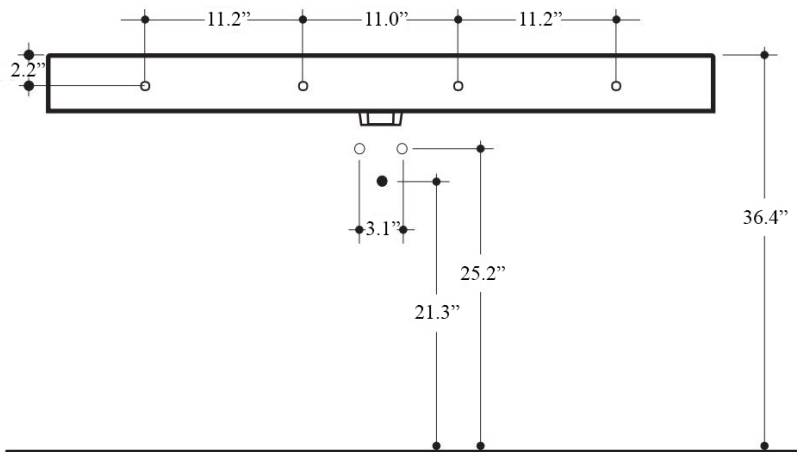

Related Items:

- WSBC 53991 | Push Waste Drain
- WSBC 53922 | Decorative Trap

Finishes:

-  Sink: Glossy White
-  Console: Polished Chrome

SKU# | Options:

- Cento 3534+9127K1 | 47.2" L x 17.7" W x 19.3" H

* WS Bath Collections reserves the right to revise dimensions or information on this sheet without notice

Collection Cento	Model Cento 3534+9127K1	Dimensions Metric <i>1 inch = 2.54 cm</i> <i>1 inch = 25.4 mm</i>	 1051 Lea Drive - Collegeville, PA 19426 Tel. 215 513 9400 - Fax 610 831 0215 www.ws bathcollections.com - info@ws bathcollections.com
------------------------------	-------------------------------------	--	---

* WS Bath Collections reserves the right to revise dimensions or information on this sheet without notice

Collection
Cento

Model |
Cento 3534

Dimensions Metric
1 inch = 2.54 cm
1 inch = 25.4 mm

WS[®]
BATH
COLLECTIONS

Collection
Cento

Model |
Cento 9127

Dimensions Metric

1 inch = 2.54 cm
1 inch = 25.4 mm

WS[®]
BATH
COLLECTIONS

1051 Lea Drive - Collegeville, PA 19426
Tel. 215 513 9400 - Fax 610 831 0215

www.ws bathcollections.com - info@ws bathcollections.com