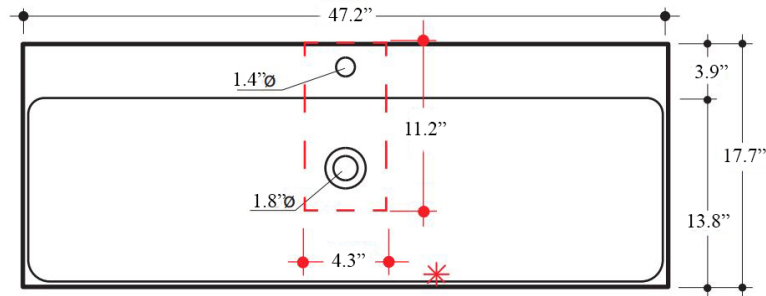

Related Items:

- WSBC 53991 | Push Waste Drain
- WSBC 53922 | Decorative Trap

Finishes:

-  Sink: Glossy White
-  Console: Polished Chrome

SKU# | Options:

- Cento 3534+9127K1 | 47.2" L x 17.7" W x 19.3" H

* WS Bath Collections reserves the right to revise dimensions or information on this sheet without notice

Collection Cento	Model Cento 3534+9127K1	Dimensions Metric <i>1 inch = 2.54 cm</i> <i>1 inch = 25.4 mm</i>	 1051 Lea Drive - Collegeville, PA 19426 Tel. 215 513 9400 - Fax 610 831 0215 www.ws bathcollections.com - info@ws bathcollections.com
------------------------------	-------------------------------------	--	---

* WS Bath Collections reserves the right to revise dimensions or information on this sheet without notice

Collection
Cento

Model |
Cento 3534

Dimensions Metric
1 inch = 2.54 cm
1 inch = 25.4 mm

WS[®]
BATH
COLLECTIONS

Collection
Cento

Model |
Cento 9127

Dimensions Metric

1 inch = 2.54 cm
1 inch = 25.4 mm

WS[®]
BATH
COLLECTIONS

1051 Lea Drive - Collegeville, PA 19426
Tel. 215 513 9400 - Fax 610 831 0215

www.ws bathcollections.com - info@ws bathcollections.com