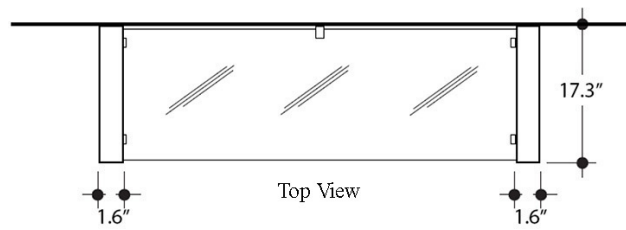

* WS Bath Collections reserves the right to revise dimensions or information on this sheet without notice

Collection
Cento

Model |
Cento 9127

Dimensions Metric

1 inch = 2.54 cm
1 inch = 25.4 mm

WS®
BATH
COLLECTIONS

1051 Lea Drive - Collegeville, PA 19426
Tel. 215 513 9400 - Fax 610 831 0215

www.ws bathcollections.com - info@ws bathcollections.com