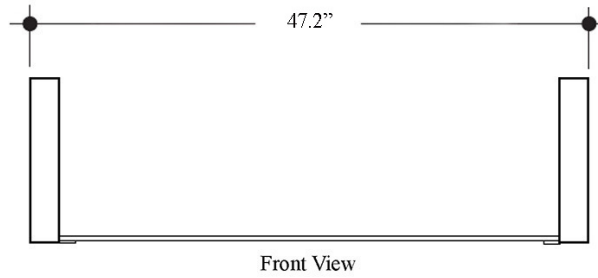

* WS Bath Collections reserves the right to revise dimensions or information on this sheet without notice

Collection
Cento

Model |
Cento 9127

Dimensions Metric

1 inch = 2.54 cm
1 inch = 25.4 mm

WS®
BATH
COLLECTIONS

1051 Lea Drive - Collegeville, PA 19426
Tel. 215 513 9400 - Fax 610 831 0215

www.ws bathcollections.com - info@ws bathcollections.com