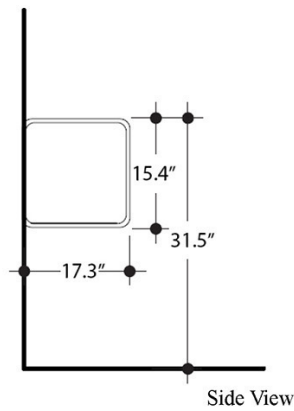

* WS Bath Collections reserves the right to revise dimensions or information on this sheet without notice

Collection
Cento

Model |
Cento 9127

Dimensions Metric

1 inch = 2.54 cm
1 inch = 25.4 mm

WS®
BATH
COLLECTIONS

1051 Lea Drive - Collegeville, PA 19426
Tel. 215 513 9400 - Fax 610 831 0215

www.ws bathcollections.com - info@ws bathcollections.com