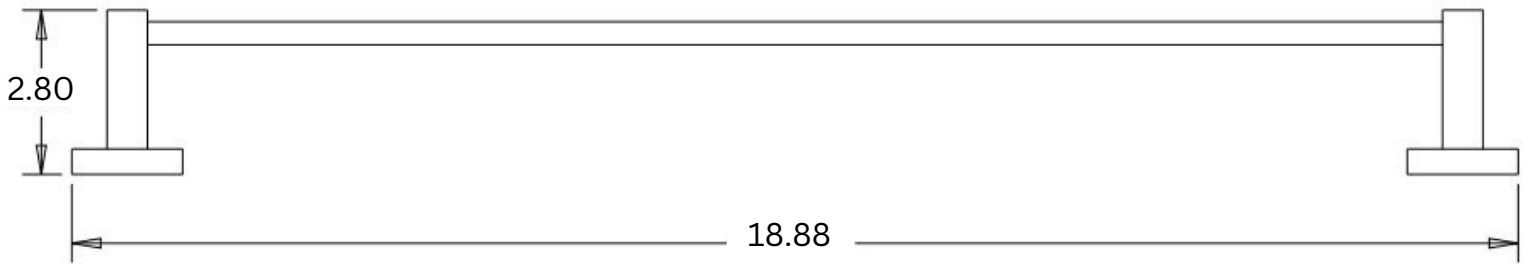

Dimensions

(Measurements in inches)

24" Towel Bar

18" Towel Bar

Series	Model No.	Finish
Bianca	BN8303	Matte White
Capri	CA3603; CA3603BN; CA3603BZ	Polished Chrome; Brushed Nickel; Bronze
Capri	CA3633	Polished Chrome
Capri	CA36X3	Polished Chrome
Catania	CT7303	Gun Metal Gray
Trieste	TR6303	Matte Black