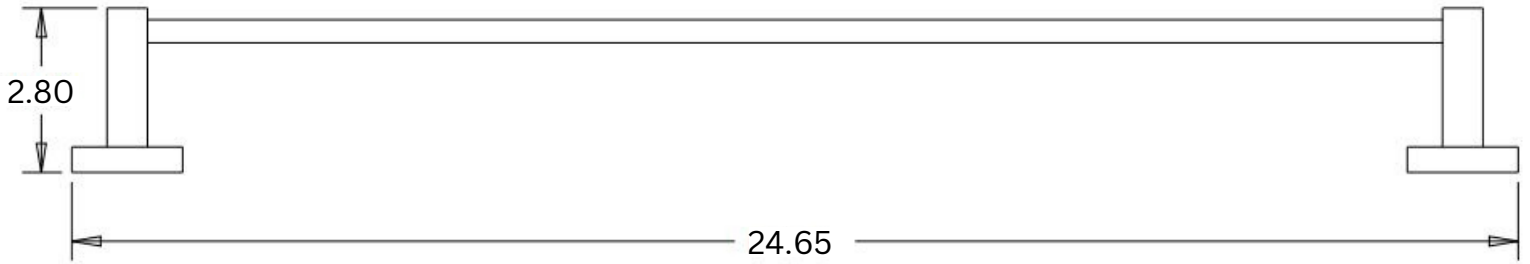

Dimensions

(Measurements in inches)

24" Towel Bar

18" Towel Bar

Series	Model No.	Finish
Bianca	BN8303	Matte White
Capri	CA3603; CA3603BN; CA3603BZ	Polished Chrome; Brushed Nickel; Bronze
Capri	CA3633	Polished Chrome
Capri	CA36X3	Polished Chrome
Catania	CT7303	Gun Metal Gray
Trieste	TR6303	Matte Black