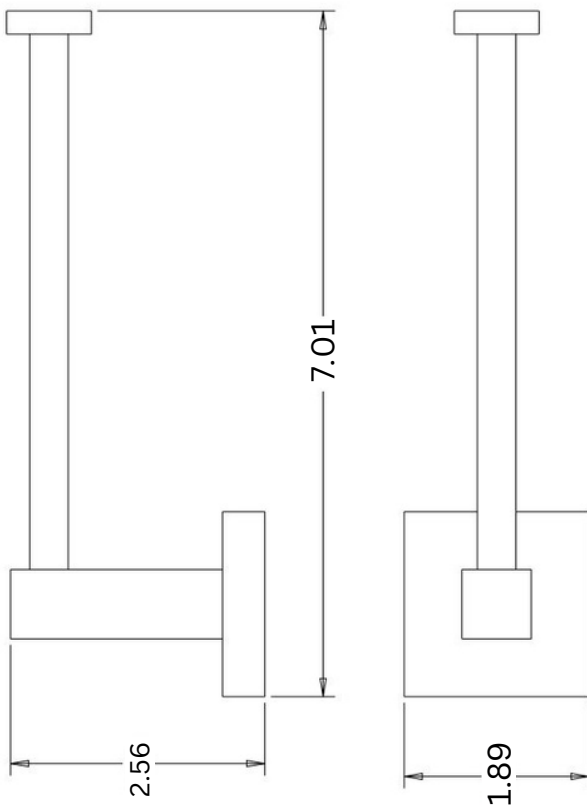

Dimensions

(Measurements in inches)

24" Towel Bar

18" Towel Bar

Series	Model No.	Finish
Bianca	BN8303	Matte White
Capri	CA3603; CA3603BN; CA3603BZ	Polished Chrome; Brushed Nickel; Bronze
Capri	CA3633	Polished Chrome
Capri	CA36X3	Polished Chrome
Catania	CT7303	Gun Metal Gray
Trieste	TR6303	Matte Black

Dimensions

(Measurements in inches)

Toilet Paper Holder

**Vertical
Toilet Paper Holder
(CA3633)**

**Extended Post
Toilet Paper Holder
(CA36X3)**