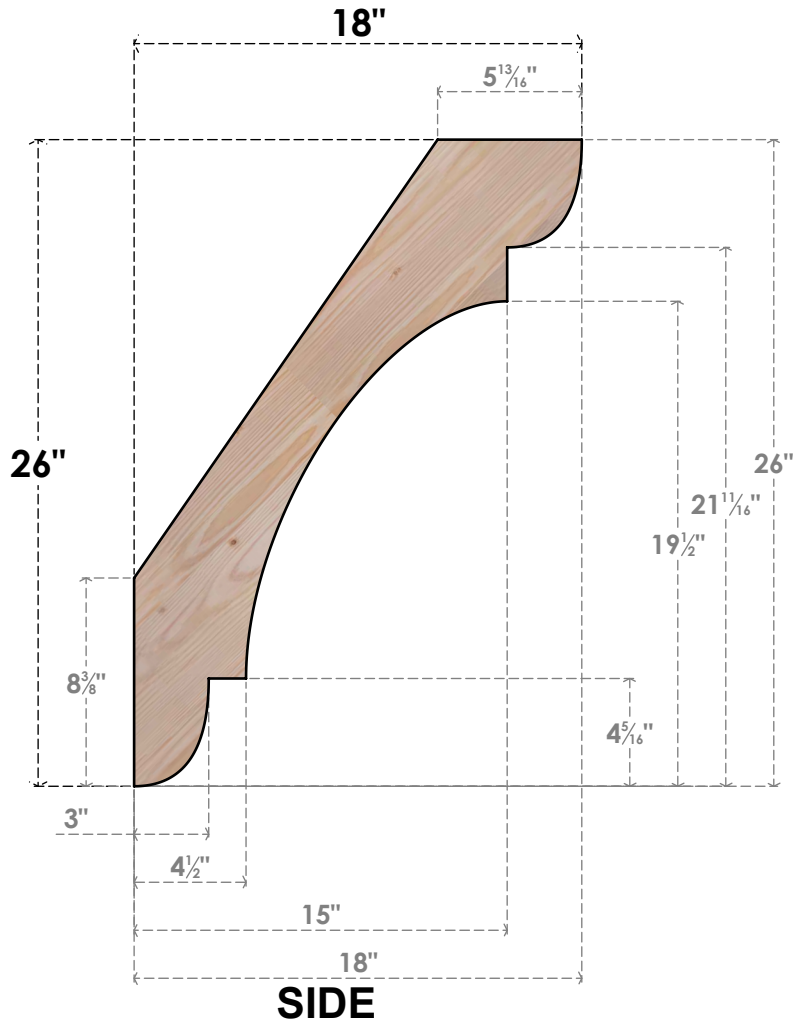

# BRC06X18X26OLY00SDF

5 1/2"W X 18"D X 26"H OLYMPIC SMOOTH BRACE, DOUGLAS FIR

EKENA MILLWORK  
 2300 WEST MAIN ST.  
 CLARKSVILLE, TX 75426  
 TOLL FREE: 866-607-0453  
 WWW.EKENAMILLWORK.COM

### NOTES

1. INSTALLATION TO BE COMPLETED IN ACCORDANCE WITH MANUFACTURER'S SPECIFICATIONS.
2. DRAWING MAY NOT BE TO SCALE
3. THIS DRAWING IS INTENDED FOR DESIGN AND PLANNING PURPOSES ONLY.
4. ALL INFORMATION CONTAINED HEREIN WAS CURRENT AT THE TIME OF DEVELOPMENT BUT MUST BE REVIEWED AND APPROVED BY THE PRODUCT MANUFACTURER TO BE CONSIDERED ACCURATE.
5. PRODUCTS ARE NOT KILN DRIED. THIS ITEM IS UNIQUE AND WILL CONTAIN THE NATURAL VARIATIONS THAT THE WOOD SPECIES OFFERS. THIS MAY RESULT IN VARIATIONS UP TO 1/4"