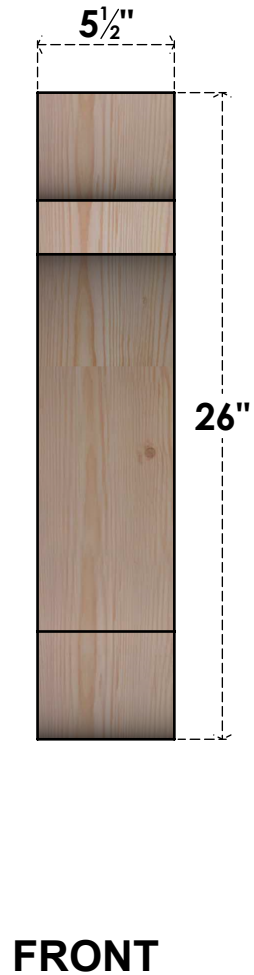

# BRC06X18X26OLY00SDF

5 1/2"W X 18"D X 26"H OLYMPIC SMOOTH BRACE, DOUGLAS FIR

EKENA MILLWORK  
 2300 WEST MAIN ST.  
 CLARKSVILLE, TX 75426  
 TOLL FREE: 866-607-0453  
 WWW.EKENAMILLWORK.COM

### NOTES

1. INSTALLATION TO BE COMPLETED IN ACCORDANCE WITH MANUFACTURER'S SPECIFICATIONS.
2. DRAWING MAY NOT BE TO SCALE
3. THIS DRAWING IS INTENDED FOR DESIGN AND PLANNING PURPOSES ONLY.
4. ALL INFORMATION CONTAINED HEREIN WAS CURRENT AT THE TIME OF DEVELOPMENT BUT MUST BE REVIEWED AND APPROVED BY THE PRODUCT MANUFACTURER TO BE CONSIDERED ACCURATE.
5. PRODUCTS ARE NOT KILN DRIED. THIS ITEM IS UNIQUE AND WILL CONTAIN THE NATURAL VARIATIONS THAT THE WOOD SPECIES OFFERS. THIS MAY RESULT IN VARIATIONS UP TO 1/4"