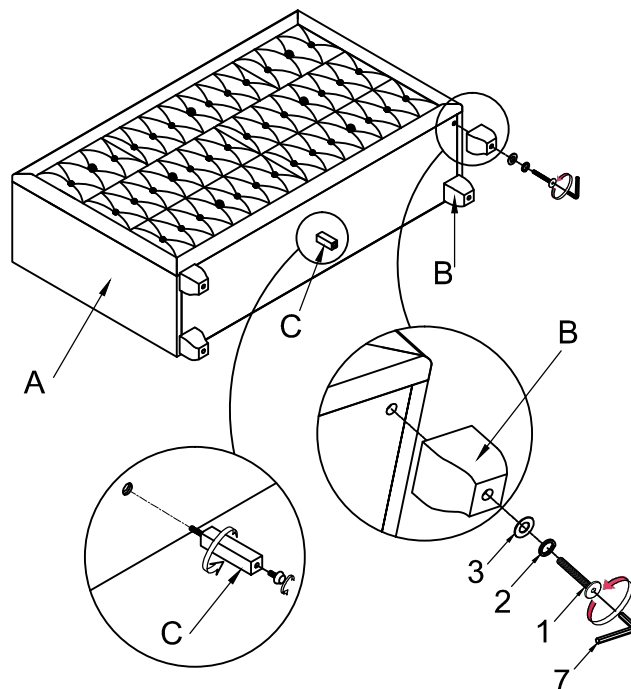

Assembly Instructions

DRESSER&MIRROR

Assembly Instructions

DRESSER&MIRROR

PARTS LIST

NO	DECS	PHOTO	Q'TY
A	Upholstery Dresser		1 pc
B	Legs		4 pcs
C	Center Leg		1 pc
D	Mirror		1 pc
E	Support Rail		2 pcs

HARDWARE LIST

NO	DECS	PHOTO	Q'TY
1	Long Bolts Ø5/16" x 100mm		4 pcs
2	Spring washer < 1 1/4"		4 pcs
3	Flats washer < 1 1/4"		4 pcs
4	Bolts Ø1/4" x 40mm		8 pcs
5	Spring washer < 1 1/4"		8 pcs
6	Flats washer < 1 1/4"		8 pcs
7	Allen key 4mm		1 pc

ANTI-TIP RES TRAI NT LIST

NO	COMPONENT		Q'TY
a	L Bracket		2pcs
b	Strap		1pc
c	Long Screw		1pc
d	Shot screw		1pc

Assembly Instructions

DRESSER&MIRROR

Step 1

Step 2

Assembly Instructions

DRESSER&MIRROR

Step 3

Step 4