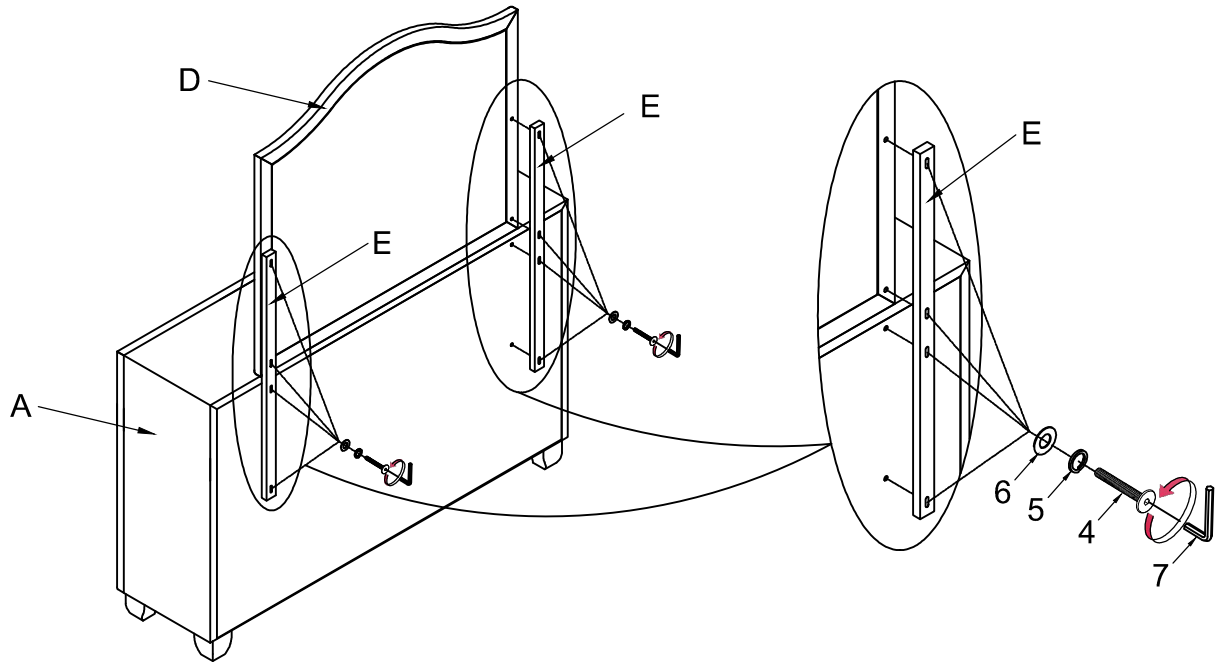

Assembly Instructions

DRESSER&MIRROR

Assembly Instructions

DRESSER&MIRROR

PARTS LIST

NO	DECS	PHOTO	Q'TY
A	Upholstery Dresser		1 pc
B	Legs		4 pcs
C	Center Leg		1 pc
D	Mirror		1 pc
E	Support Rail		2 pcs

HARDWARE LIST

NO	DECS	PHOTO	Q'TY
1	Long Bolts Ø5/16" x 100mm		4 pcs
2	Spring washer < 1 1/4"		4 pcs
3	Flats washer < 1 1/4"		4 pcs
4	Bolts Ø1/4" x 40mm		8 pcs
5	Spring washer < 1 1/4"		8 pcs
6	Flats washer < 1 1/4"		8 pcs
7	Allen key 4mm		1 pc

ANTI-TIP RES TRAI NT LIST

NO	COMPONENT		Q'TY
a	L Bracket		2pcs
b	Strap		1pc
c	Long Screw		1pc
d	Shot screw		1pc

Assembly Instructions

DRESSER&MIRROR

Step 1

Step 2

Assembly Instructions

DRESSER&MIRROR

Step 3

Step 4