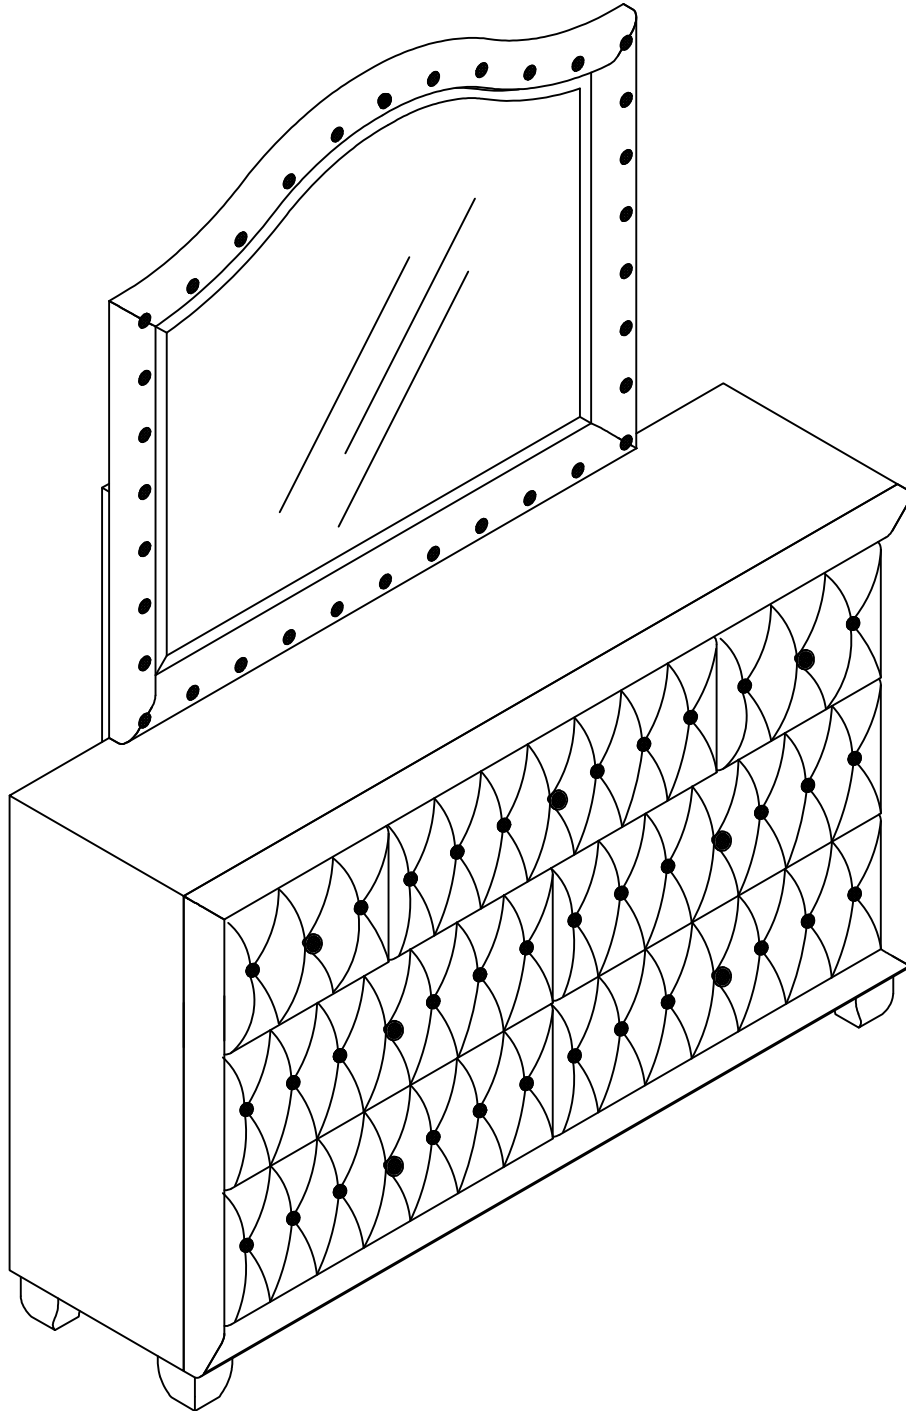

Assembly Instructions

DRESSER&MIRROR

Assembly Instructions

DRESSER&MIRROR

PARTS LIST

NO	DECS	PHOTO	Q'TY
A	Upholstery Dresser		1 pc
B	Legs		4 pcs
C	Center Leg		1 pc
D	Mirror		1 pc
E	Support Rail		2 pcs

HARDWARE LIST

NO	DECS	PHOTO	Q'TY
1	Long Bolts Ø5/16" x 100mm		4 pcs
2	Spring washer < 1 1/4"		4 pcs
3	Flats washer < 1 1/4"		4 pcs
4	Bolts Ø1/4" x 40mm		8 pcs
5	Spring washer < 1 1/4"		8 pcs
6	Flats washer < 1 1/4"		8 pcs
7	Allen key 4mm		1 pc

ANTI-TIP RES TRAI NT LIST

NO	COMPONENT		Q'TY
a	L Bracket		2pcs
b	Strap		1pc
c	Long Screw		1pc
d	Shot screw		1pc

Assembly Instructions

DRESSER&MIRROR

Step 1

Step 2

Assembly Instructions

DRESSER&MIRROR