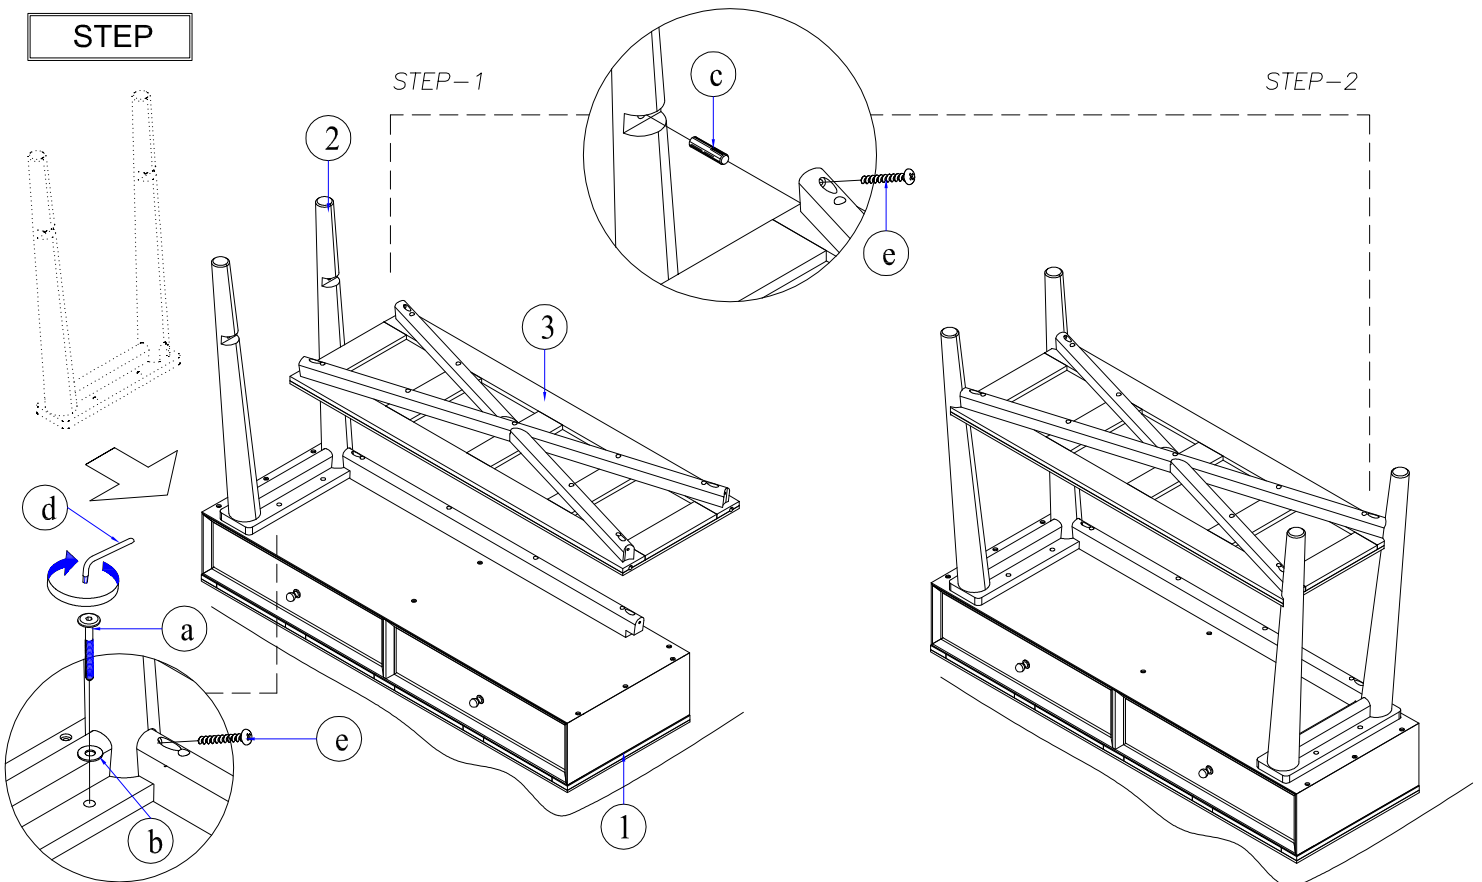

STEP

FINISH