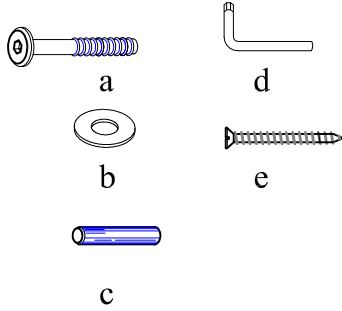

## Assembly Instruction

### A . Components :

- |                    |     |
|--------------------|-----|
| 1. Top Vanity Desk | 1 x |
| 2. Legs            | 2 x |
| 3. Shelf           | 1 x |

### B . Hardware :

- |                |     |
|----------------|-----|
| a. Allen Bolt  | 8 x |
| b. Flat Washer | 8 x |
| c. Dowel       | 4 x |
| d. Allen Key   | 1 x |
| e. Screw       | 6 x |