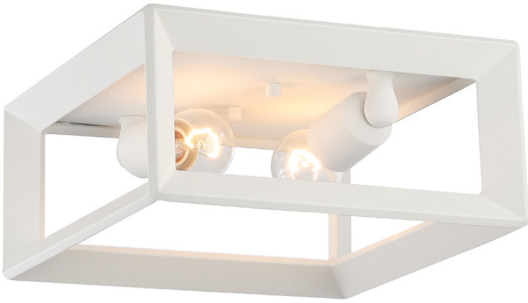

Flush Mount

2-light Flush Mount combines modern and traditional design with a Natural White finish, creating bright illumination that elevates hallways and compact spaces.

Fixture Finish:	Natural White	
Glass/Shade Finish:	No Shade	
Materials:	Steel	
Fixture Width:	11.5"	29.21cm
Fixture Height:	5.5"	13.97cm
Fixture Depth:	11.5"	29.21cm
Glass/Shade Diameter:	0"	0cm
Glass/Shade Height:	0"	0cm
Canopy/Backplate:	11.5"W x 11.5"H x 1"D	29.21cm W x 29.21cm H x 2.54cm D
Chain:	NA	NA
Rod:	NA	NA
Wire:	8"	20.32cm
Bulb Type:	Incandescent, Type A	
Wattage:	2 x 60W(M)	
Voltage:	120	
Install Position:	NA	
Approved Location:	Damp Location	

Sloped Ceiling:	No
ADA:	No
Close-to-ceiling:	Yes
Bulbs Included:	No
Dimmable:	Yes

- A versatile design that blends classic silhouettes with clean, geometric lines.
- Ideal for low ceilings in hallways, closets, laundry areas, bathrooms, and more — compact design meets wide illumination.
- Three Distinct Finishes: This fixture comes in three stunning options to perfectly match your decor. Choose from a bold matte black, a crisp natural white, or a luxurious white gold to complete your look.