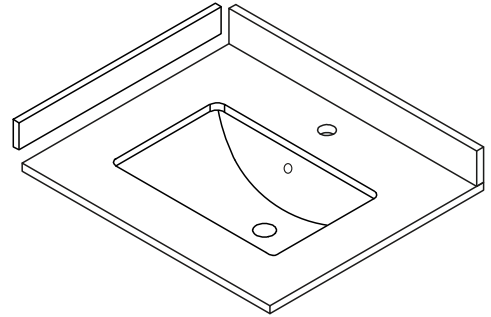

WYNDHAM COLLECTION

TOP VIEW OF VANITY CABINET

*Note: All measurements are $\pm 1/4"$.

WC-9292-24-SGL

WYNDHAM COLLECTION

Side splash is reversible.
Note: All measurements are $\pm 1/4"$.

WC-VCA-24-SGL-TOP