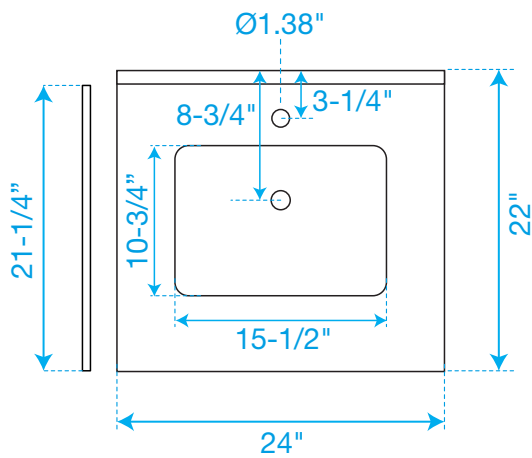

WYNDHAM COLLECTION

TOP VIEW OF VANITY CABINET

*Note: All measurements are $\pm 1/4"$.

WC-9292-24-SGL

WYNDHAM COLLECTION

Side splash is reversible.
Note: All measurements are $\pm 1/4"$.

WC-VCA-24-SGL-TOP