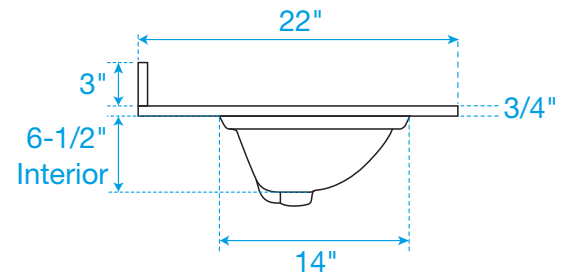

WYNDHAM COLLECTION

TOP VIEW OF VANITY CABINET

*Note: All measurements are $\pm 1/4"$.

WC-9292-24-SGL

WYNDHAM COLLECTION

Side splash is reversible.
Note: All measurements are $\pm 1/4"$.

WC-VCA-24-SGL-TOP