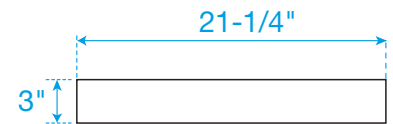

WYNDHAM COLLECTION

TOP VIEW OF VANITY CABINET

*Note: All measurements are $\pm 1/4"$.

WC-9292-24-SGL

WYNDHAM COLLECTION

Side splash is reversible.
Note: All measurements are $\pm 1/4"$.

WC-VCA-24-SGL-TOP