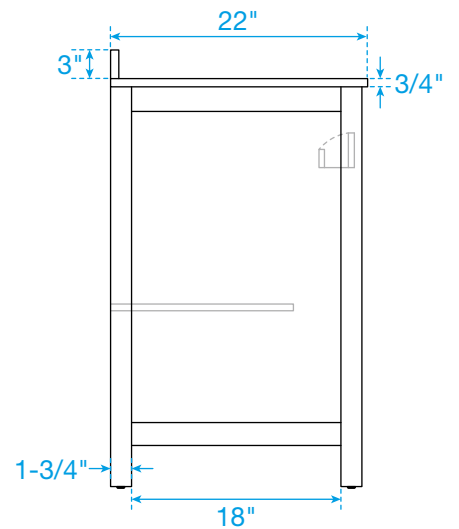

WYNDHAM COLLECTION

TOP VIEW OF VANITY CABINET

*Note: All measurements are $\pm 1/4"$.

WC-9292-24-SGL

WYNDHAM COLLECTION

Side splash is reversible.
Note: All measurements are $\pm 1/4"$.

WC-VCA-24-SGL-TOP