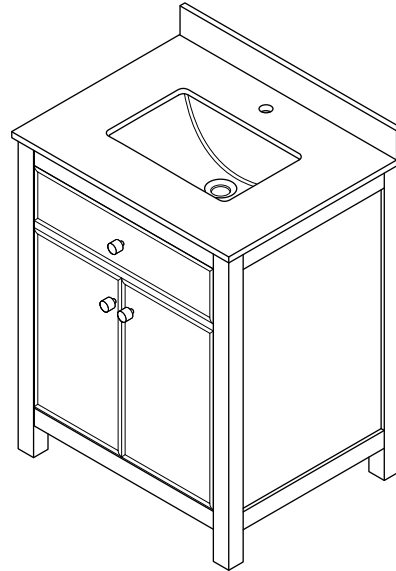

WYNDHAM COLLECTION

TOP VIEW OF VANITY CABINET

*Note: All measurements are $\pm 1/4"$.

WC-9292-24-SGL

WYNDHAM COLLECTION

Side splash is reversible.
Note: All measurements are $\pm 1/4"$.

WC-VCA-24-SGL-TOP