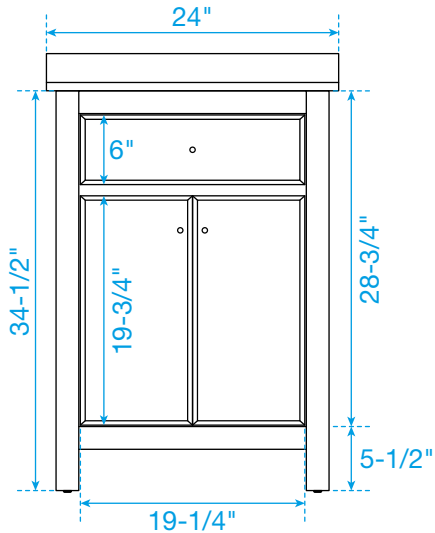

WYNDHAM COLLECTION

TOP VIEW OF VANITY CABINET

*Note: All measurements are $\pm 1/4"$.

WC-9292-24-SGL

WYNDHAM COLLECTION

Side splash is reversible.
Note: All measurements are $\pm 1/4"$.

WC-VCA-24-SGL-TOP