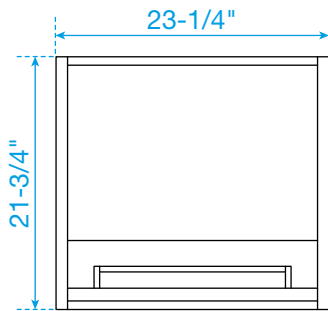

WYNDHAM COLLECTION

TOP VIEW OF VANITY CABINET

*Note: All measurements are $\pm 1/4"$.

WC-9292-24-SGL

WYNDHAM COLLECTION

Side splash is reversible.
Note: All measurements are $\pm 1/4"$.

WC-VCA-24-SGL-TOP