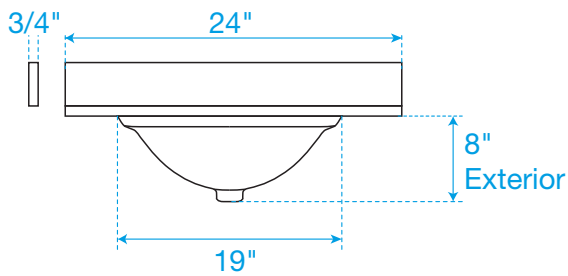

WYNDHAM COLLECTION

TOP VIEW OF VANITY CABINET

*Note: All measurements are $\pm 1/4"$.

WC-9292-24-SGL

WYNDHAM COLLECTION

Side splash is reversible.
Note: All measurements are $\pm 1/4"$.

WC-VCA-24-SGL-TOP