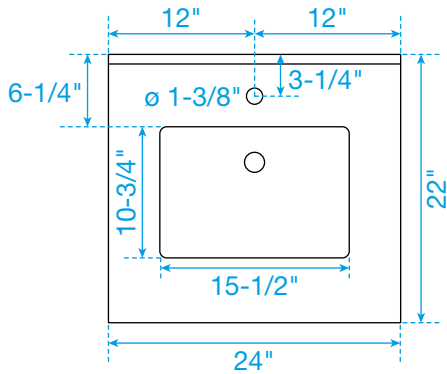

WYNDHAM COLLECTION

TOP VIEW OF VANITY CABINET

*Note: All measurements are $\pm 1/4"$.

WC-9292-24-SGL

WYNDHAM COLLECTION

Side splash is reversible.
Note: All measurements are $\pm 1/4"$.

WC-VCA-24-SGL-TOP