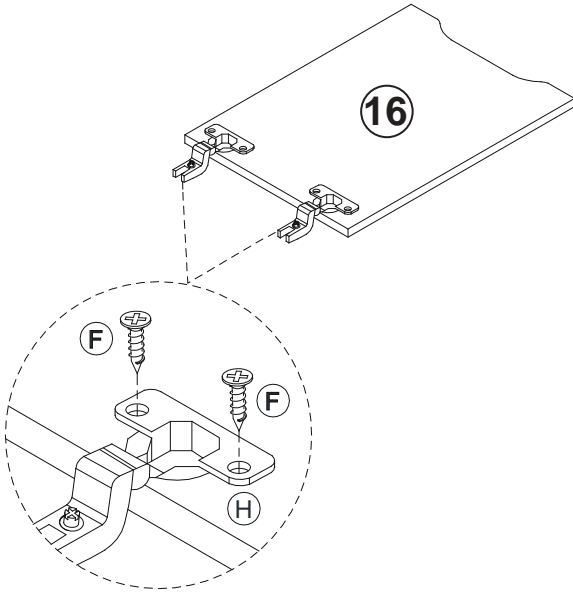

Hardware List

A  Ø8*30mm Wood dowel (144pcs)	B  Cam Bolt (57pcs)	C  Cam Nut (57pcs)
D  Ø4*45mm Chip Board Screw (8pcs)	E  Ø4*38mm Chip Board Screw (24pcs)	F  Ø3.5*16mm Chip Board Screw (81pcs)
G  5/8" Hinges (4pcs)	H  7/8" Hinges (2pcs)	I  Drawer Slide 14" (4sets)
J  Door Stopper (1pc)	K  PVC L Bracket (6pcs)	L  Barrel Nut (8pcs)
M  Ø6*60mm JCBC Screw (4pcs)	N  Ø6*50mm JCBC Screw (4pcs)	O  Ø6*35mm JCBC Screw (10pcs)
P  Ø6*30mm JCBC Screw (30pcs)	Q  Ø6*25mm JCBC SCrew (4pcs)	R  Ø6*15mm JCBC Screw (4pcs)

STEP 2:

A		B		C		F		H		I		V	
12PCS		8PCS		8PCS		20PCS		2PCS		4SETS		4PCS	

STEP 3:

STEP 4:

F		K	
24PCS		6PCS	

STEP 5:

with edging /
avec bordure /
con ribete

STEP 6:

STEP 7:

F		H	
4PCS		2PCS	

STEP 8:

STEP 9:

A		B		C	
16PCS		12PCS		12PCS	

**STEP 10:
DRAWER**

E	
24PCS	

Do this step 4 times / Faire cette étape 4 fois / Hacer este paso 4 veces