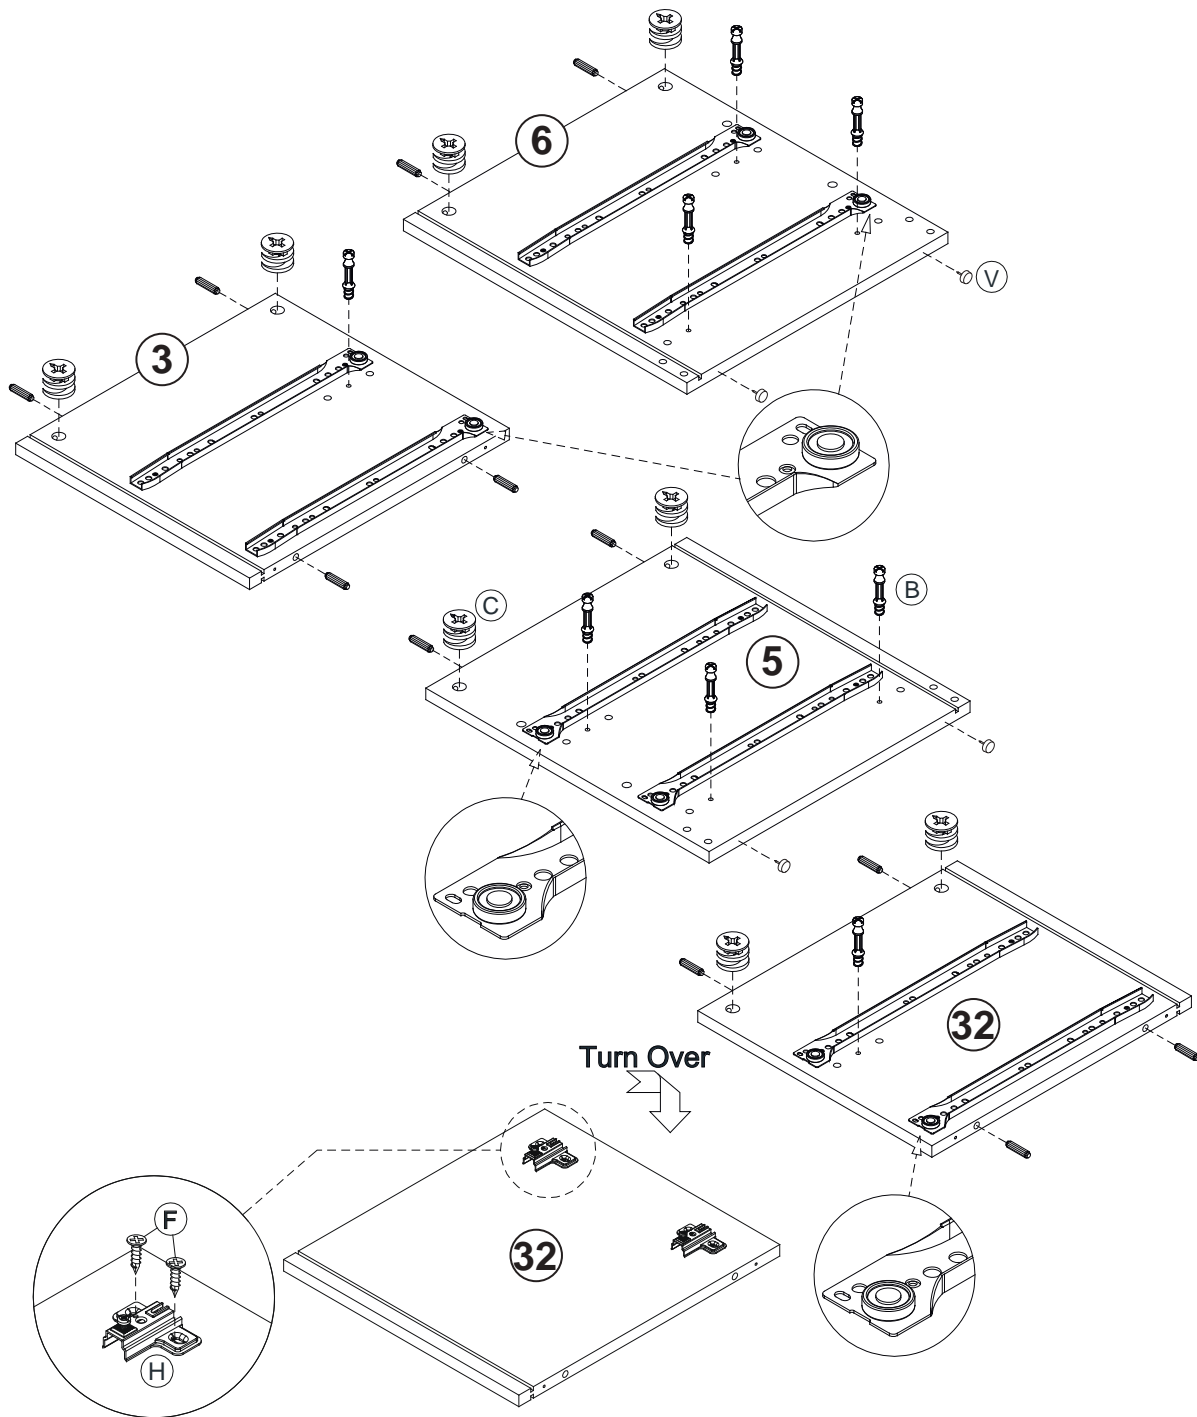

Part List

<p>14</p>  <p>Drawer Bottom - 4pcs</p>	<p>15</p>  <p>Drawer Front - 4pcs</p>	<p>37</p>  <p>Foot Board (Left) - 1pc</p>
<p>38</p>  <p>Foot Board (Right) - 1pc</p>	<p>39</p>  <p>Foot Board (Center) - 1pc</p>	<p>40</p>  <p>Foot Board (Vertical) - 6pcs</p>
<p>41</p>  <p>Foot Board (Center) - 1pc</p>	<p>42</p>  <p>Foot Board - 1pc</p>	<p>43</p>  <p>Foot Board (Bottom) - 1pc</p>

Hardware List

A  Ø8*30mm Wood dowel (144pcs)	B  Cam Bolt (57pcs)	C  Cam Nut (57pcs)
D  Ø4*45mm Chip Board Screw (8pcs)	E  Ø4*38mm Chip Board Screw (24pcs)	F  Ø3.5*16mm Chip Board Screw (81pcs)
G  5/8" Hinges (4pcs)	H  7/8" Hinges (2pcs)	I  Drawer Slide 14" (4sets)
J  Door Stopper (1pc)	K  PVC L Bracket (6pcs)	L  Barrel Nut (8pcs)
M  Ø6*60mm JCBC Screw (4pcs)	N  Ø6*50mm JCBC Screw (4pcs)	O  Ø6*35mm JCBC Screw (10pcs)
P  Ø6*30mm JCBC Screw (30pcs)	Q  Ø6*25mm JCBC SCrew (4pcs)	R  Ø6*15mm JCBC Screw (4pcs)

ASSEMBLY TOOLS REQUIRED (NOT INCLUDED)

PLEASE BE CAREFUL DO NOT DAMAGE THE HOLE POSITION WHEN YOU USE POWER TOOLS !

Option A

Page 23-25

Option B

Page 26-28

STEP 1:
STORAGE BOX

A		B		C		F		J		V	
26PCS		8PCS		8PCS		1PC		1PC		4PCS	

STEP 2:

A		B		C		F		H		I		V	
12PCS		8PCS		8PCS		20PCS		2PCS		4SETS		4PCS	

STEP 3:

STEP 4:

F		K	
24PCS		6PCS	

STEP 5:

with edging /
avec bordure /
con ribete

STEP 6: