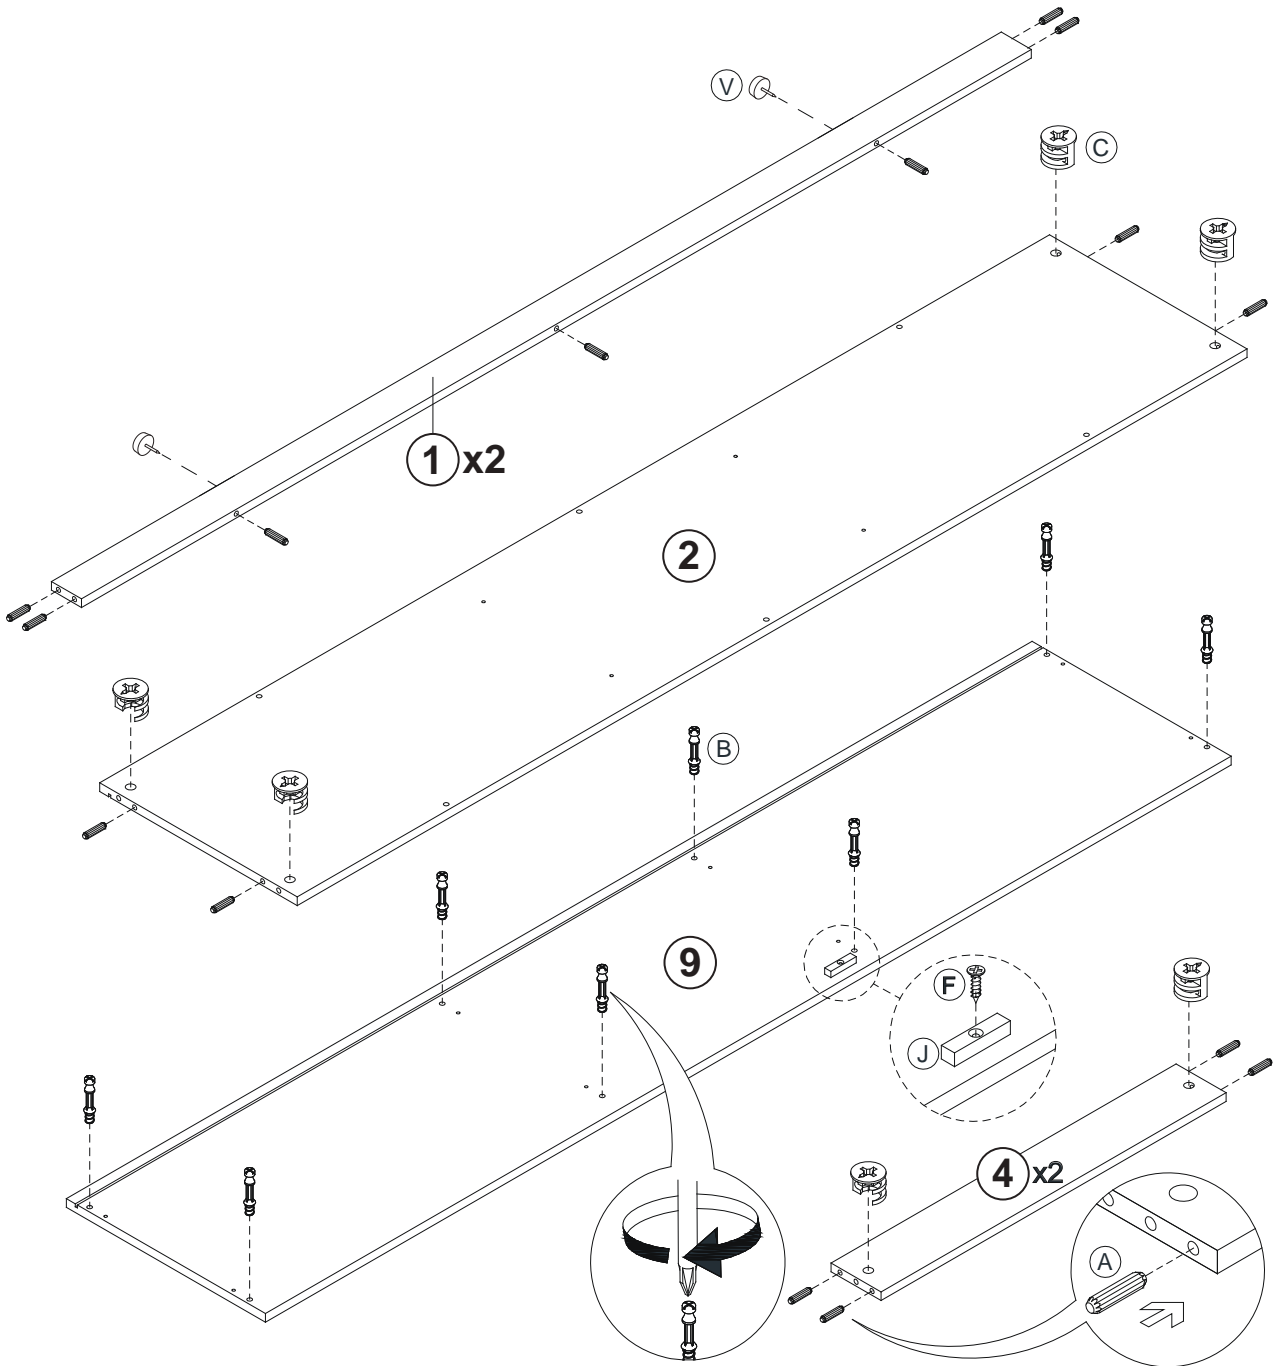

Hardware List

A  Ø8*30mm Wood dowel (144pcs)	B  Cam Bolt (57pcs)	C  Cam Nut (57pcs)
D  Ø4*45mm Chip Board Screw (8pcs)	E  Ø4*38mm Chip Board Screw (24pcs)	F  Ø3.5*16mm Chip Board Screw (81pcs)
G  5/8" Hinges (4pcs)	H  7/8" Hinges (2pcs)	I  Drawer Slide 14" (4sets)
J  Door Stopper (1pc)	K  PVC L Bracket (6pcs)	L  Barrel Nut (8pcs)
M  Ø6*60mm JCBC Screw (4pcs)	N  Ø6*50mm JCBC Screw (4pcs)	O  Ø6*35mm JCBC Screw (10pcs)
P  Ø6*30mm JCBC Screw (30pcs)	Q  Ø6*25mm JCBC SCrew (4pcs)	R  Ø6*15mm JCBC Screw (4pcs)

ASSEMBLY TOOLS REQUIRED (NOT INCLUDED)

PLEASE BE CAREFUL DO NOT DAMAGE THE HOLE POSITION WHEN YOU USE POWER TOOLS !

Option A

Page 23-25

Option B

Page 26-28

STEP 1:
STORAGE BOX

A		B		C		F		J		V	
26PCS		8PCS		8PCS		1PC		1PC		4PCS	

STEP 2:

A		B		C		F		H		I		V	
12PCS		8PCS		8PCS		20PCS		2PCS		4SETS		4PCS	

STEP 3:

STEP 4:

F		K	
24PCS		6PCS	

STEP 5:

with edging /
avec bordure /
con ribete

STEP 6: