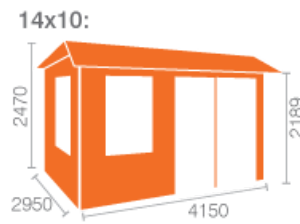

# The Lavinia | 28mm Log Cabin - Technical Data Sheet

- Superior Grade 28mm Finish Interlocking Logs
- Stylish Full Pane Fully **Toughened** Glazed Double Doors
- High Quality Joiner Made Opening Windows
- Heavy Duty 19mm T&G Roof & Floor
- Easy To Assemble Interlock System

<b>Cladding Material</b>	Heavy Duty Interlocking T&G Logs	<b>Cladding Thickness</b>	28
<b>Framing Style</b>	Tanalised Bearers Only	<b>Framing Size</b>	58mm x 44mm
<b>Roof Material</b>	Tongue & Groove Board	<b>Roof Thickness</b>	19mm
<b>Floor Material</b>	Tongue & Groove Board	<b>Floor Size</b>	19mm
<b>Door Style</b>	Fully Glazed Joiner Made Double Doors	<b>Door Size</b>	1520mm x 1880mm
<b>Window Style</b>	Joiner Made Full Length Opening Windows	<b>Window Size</b>	645mm x 1378mm
<b>Glazing Thickness</b>	4	<b>Glazing Material</b>	Toughened Glass
<b>Roof Covering</b>	Black Mineral Felt	<b>Treatment</b>	Untreated
<b>Locking System</b>	3 Lever Lock with Brass Handles	<b>Material</b>	live

Building Dimension	Length	Width	Base Size	Internal Size	External Ridge	External Eaves	Internal Ridge	Internal Eaves	Ext. Size exc. Roof	Ext. Size inc. Roof	No. of Windows	Weight
12x10 Lavinia	3550mm	2950mm	3360mm x 2760mm	3304mm x 2704mm	2470mm	2189mm	2258mm	2126mm	3550mm x 2950mm	3750mm x 3150mm	2	690kgs
14x10 Lavinia	4150mm	2950mm	3960mm x 2760mm	3904mm x 2704mm	2470mm	2189mm	2258mm	2126mm	4150mm x 2950mm	4350mm x 3150mm	2	799kgs
12x12 Lavinia	3550mm	3550mm	3360mm x 3360mm	3304mm x 3304mm	2470mm	2189mm	2258mm	2126mm	3550mm x 3550mm	3750mm x 3750mm	2	816kgs
14x12 Lavinia	4150mm	3550mm	3960mm x 3360mm	3904mm x 3304mm	2470mm	2189mm	2258mm	2126mm	4150mm x 3550mm	4350mm x 3750mm	2	905kgs