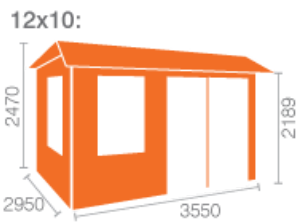

# The Lavinia | 28mm Log Cabin - Technical Data Sheet

- Superior Grade 28mm Finish Interlocking Logs
- Stylish Full Pane Fully **Toughened** Glazed Double Doors
- High Quality Joiner Made Opening Windows
- Heavy Duty 19mm T&G Roof & Floor
- Easy To Assemble Interlock System

<b>Cladding Material</b>	Heavy Duty Interlocking T&G Logs	<b>Cladding Thickness</b>	28
<b>Framing Style</b>	Tanalised Bearers Only	<b>Framing Size</b>	58mm x 44mm
<b>Roof Material</b>	Tongue & Groove Board	<b>Roof Thickness</b>	19mm
<b>Floor Material</b>	Tongue & Groove Board	<b>Floor Size</b>	19mm
<b>Door Style</b>	Fully Glazed Joiner Made Double Doors	<b>Door Size</b>	1520mm x 1880mm
<b>Window Style</b>	Joiner Made Full Length Opening Windows	<b>Window Size</b>	645mm x 1378mm
<b>Glazing Thickness</b>	4	<b>Glazing Material</b>	Toughened Glass
<b>Roof Covering</b>	Black Mineral Felt	<b>Treatment</b>	Untreated
<b>Locking System</b>	3 Lever Lock with Brass Handles	<b>Material</b>	live

Building Dimension	Length	Width	Base Size	Internal Size	External Ridge	External Eaves	Internal Ridge	Internal Eaves	Ext. Size exc. Roof	Ext. Size inc. Roof	No. of Windows	Weight
12x10 Lavinia	3550mm	2950mm	3360mm x 2760mm	3304mm x 2704mm	2470mm	2189mm	2258mm	2126mm	3550mm x 2950mm	3750mm x 3150mm	2	690kgs
14x10 Lavinia	4150mm	2950mm	3960mm x 2760mm	3904mm x 2704mm	2470mm	2189mm	2258mm	2126mm	4150mm x 2950mm	4350mm x 3150mm	2	799kgs
12x12 Lavinia	3550mm	3550mm	3360mm x 3360mm	3304mm x 3304mm	2470mm	2189mm	2258mm	2126mm	3550mm x 3550mm	3750mm x 3750mm	2	816kgs
14x12 Lavinia	4150mm	3550mm	3960mm x 3360mm	3904mm x 3304mm	2470mm	2189mm	2258mm	2126mm	4150mm x 3550mm	4350mm x 3750mm	2	905kgs