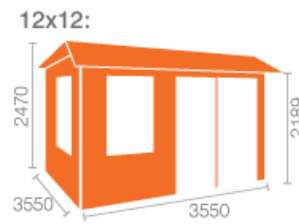

# The Lavinia | 28mm Log Cabin - Technical Data Sheet

- Superior Grade 28mm Finish Interlocking Logs
- Stylish Full Pane Fully **Toughened** Glazed Double Doors
- High Quality Joiner Made Opening Windows
- Heavy Duty 19mm T&G Roof & Floor
- Easy To Assemble Interlock System

<b>Cladding Material</b>	Heavy Duty Interlocking T&G Logs	<b>Cladding Thickness</b>	28
<b>Framing Style</b>	Tanalised Bearers Only	<b>Framing Size</b>	58mm x 44mm
<b>Roof Material</b>	Tongue & Groove Board	<b>Roof Thickness</b>	19mm
<b>Floor Material</b>	Tongue & Groove Board	<b>Floor Size</b>	19mm
<b>Door Style</b>	Fully Glazed Joiner Made Double Doors	<b>Door Size</b>	1520mm x 1880mm
<b>Window Style</b>	Joiner Made Full Length Opening Windows	<b>Window Size</b>	645mm x 1378mm
<b>Glazing Thickness</b>	4	<b>Glazing Material</b>	Toughened Glass
<b>Roof Covering</b>	Black Mineral Felt	<b>Treatment</b>	Untreated
<b>Locking System</b>	3 Lever Lock with Brass Handles	<b>Material</b>	live

Building Dimension	Length	Width	Base Size	Internal Size	External Ridge	External Eaves	Internal Ridge	Internal Eaves	Ext. Size exc. Roof	Ext. Size inc. Roof	No. of Windows	Weight
12x10 Lavinia	3550mm	2950mm	3360mm x 2760mm	3304mm x 2704mm	2470mm	2189mm	2258mm	2126mm	3550mm x 2950mm	3750mm x 3150mm	2	690kgs
14x10 Lavinia	4150mm	2950mm	3960mm x 2760mm	3904mm x 2704mm	2470mm	2189mm	2258mm	2126mm	4150mm x 2950mm	4350mm x 3150mm	2	799kgs
12x12 Lavinia	3550mm	3550mm	3360mm x 3360mm	3304mm x 3304mm	2470mm	2189mm	2258mm	2126mm	3550mm x 3550mm	3750mm x 3750mm	2	816kgs
14x12 Lavinia	4150mm	3550mm	3960mm x 3360mm	3904mm x 3304mm	2470mm	2189mm	2258mm	2126mm	4150mm x 3550mm	4350mm x 3750mm	2	905kgs