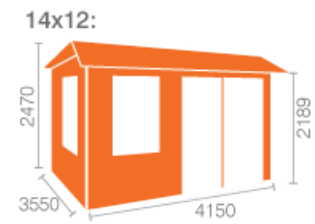

# The Lavinia | 28mm Log Cabin - Technical Data Sheet

- Superior Grade 28mm Finish Interlocking Logs
- Stylish Full Pane Fully **Toughened** Glazed Double Doors
- High Quality Joiner Made Opening Windows
- Heavy Duty 19mm T&G Roof & Floor
- Easy To Assemble Interlock System

<b>Cladding Material</b>	Heavy Duty Interlocking T&G Logs	<b>Cladding Thickness</b>	28
<b>Framing Style</b>	Tanalised Bearers Only	<b>Framing Size</b>	58mm x 44mm
<b>Roof Material</b>	Tongue & Groove Board	<b>Roof Thickness</b>	19mm
<b>Floor Material</b>	Tongue & Groove Board	<b>Floor Size</b>	19mm
<b>Door Style</b>	Fully Glazed Joiner Made Double Doors	<b>Door Size</b>	1520mm x 1880mm
<b>Window Style</b>	Joiner Made Full Length Opening Windows	<b>Window Size</b>	645mm x 1378mm
<b>Glazing Thickness</b>	4	<b>Glazing Material</b>	Toughened Glass
<b>Roof Covering</b>	Black Mineral Felt	<b>Treatment</b>	Untreated
<b>Locking System</b>	3 Lever Lock with Brass Handles	<b>Material</b>	live

Building Dimension	Length	Width	Base Size	Internal Size	External Ridge	External Eaves	Internal Ridge	Internal Eaves	Ext. Size exc. Roof	Ext. Size inc. Roof	No. of Windows	Weight
12x10 Lavinia	3550mm	2950mm	3360mm x 2760mm	3304mm x 2704mm	2470mm	2189mm	2258mm	2126mm	3550mm x 2950mm	3750mm x 3150mm	2	690kgs
14x10 Lavinia	4150mm	2950mm	3960mm x 2760mm	3904mm x 2704mm	2470mm	2189mm	2258mm	2126mm	4150mm x 2950mm	4350mm x 3150mm	2	799kgs
12x12 Lavinia	3550mm	3550mm	3360mm x 3360mm	3304mm x 3304mm	2470mm	2189mm	2258mm	2126mm	3550mm x 3550mm	3750mm x 3750mm	2	816kgs
14x12 Lavinia	4150mm	3550mm	3960mm x 3360mm	3904mm x 3304mm	2470mm	2189mm	2258mm	2126mm	4150mm x 3550mm	4350mm x 3750mm	2	905kgs