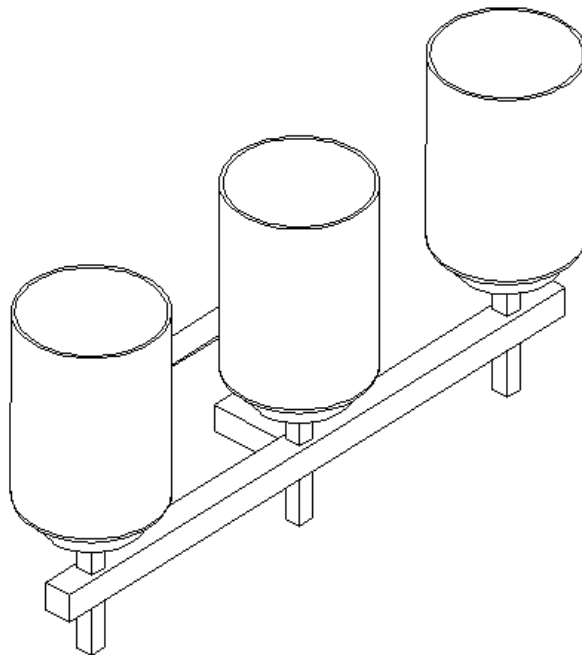

LED Vanity Lights

**LIGHT SPECIFICATIONS
LED VANITY FIXTURE**

SPECIFICATIONS

•PRODUCT MODEL	IVA-BL401-40BN
•WATTS	8W
•LUMENS	550LM
•COLOR TEMPERATURE	4000K
•CRI	RA>80
•VOLTAGE	120V TRIAC DIMMABLE
•IP RATED	ETL DAMP LOCATION
•OPERATING TEMPRATURE	-20~45°C
•MATERIAL	STEEL+GLASS
•FINISH	BRUSHED NICKEL
•MOUNTING	WALL MOUNTING
•SHADE SHAPE	CYLINDER
•SHADE MATERIAL	GLASS
•SHADE COLOR	OPAL GLASS
•WARRANTY	5-YEAR LIMITED
•FIXTURE SIZE	4-1/2"X9-3/4"X5-3/4"
• CASE QUANTITY	6 PACK
• INNER CARTON SIZE	31.5x18.6x19.5CM
• NET WEIGHT	0.83KG
• GROSS WEIGHT	1.19KG
• MASTER CARTON SIZE	58x33x41CM
• NET WEIGHT	4.98KG
• GROSS WEIGHT	7.69KG

**LIGHT SPECIFICATIONS
LED VANITY FIXTURE**

SPECIFICATIONS

•PRODUCT MODEL	IVA-BL403-40BN
•WATTS	25W
•LUMENS	1600LM
•COLOR TEMPERATURE	4000K
•CRI	RA>80
•VOLTAGE	120V TRIAC DIMMABLE
•IP RATED	ETL DAMP LOCATION
•OPERATING TEMPRATURE	-20~45°C
•MATERIAL	STEEL+GLASS
•FINISH	BRUSHED NICKEL
•MOUNTING	WALL MOUNTING
•SHADE SHAPE	CYLINDER
•SHADE MATERIAL	GLASS
•SHADE COLOR	OPAL GLASS
•WARRANTY	5-YEAR LIMITED
•FIXTURE SIZE	22"X10"X5-3/4"
•CASE QUANTITY	1 PACK
• MASTER CARTON SIZE	57x16x35CM
• NET WEIGHT	2.09KG
• GROSS WEIGHT	3.02KG

**LIGHT SPECIFICATIONS
LED VANITY FIXTURE**

SPECIFICATIONS

•PRODUCT MODEL	IVA-BL404-40BN
•WATTS	30W
•LUMENS	2100LM
•COLOR TEMPERATURE	4000K
•CRI	RA>80
•VOLTAGE	120V TRIAC DIMMABLE
•IP RATED	ETL DAMP LOCATION
•OPERATING TEMPRATURE	-20~45°C
•MATERIAL	STEEL+ ACRYLIC+GLASS
•FINISH	BRUSHED NICKEL
•MOUNTING	WALL MOUNTING
•SHADE SHAPE	CYLINDER
•SHADE MATERIAL	GLASS
•SHADE COLOR	OPAL GLASS
•WARRANTY	5-YEAR LIMITED
•FIXTURE SIZE	31"X10"X5-3/4"
•CASE QUANTITY	1 PACK
• MASTER CARTON SIZE	80x16x35CM
• NET WEIGHT	2.61KG
• GROSS WEIGHT	3.90KG