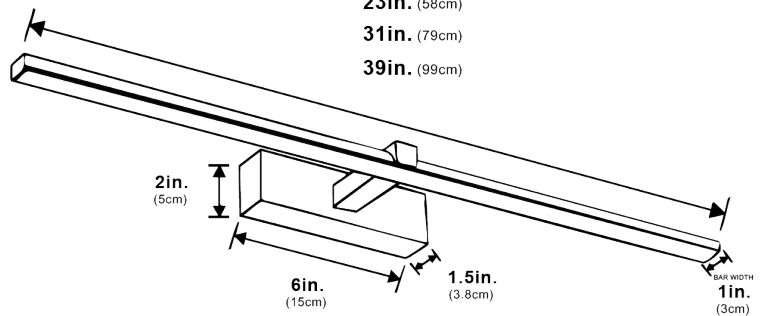

## Easy To Love Wall Light

You cant go wrong with our Easy to Love Wall Light. Made with a thin elongated shape, and can be placed strategically around your home to create a subtle yet sophisticated lighting effect.

- Dimensions** Length: 23", 31", 39"  
Bar Width: 1"  
Base Dimensions: 6"x 2"x1.5"  
Total depth off the wall: 4.5"
- Weight** 1lbs, 2lbs, 3lbs
- Materials & Finish** Material: Steel  
Color: Black, White
- Illumination** Voltage:100-240V 50/60HZ 2.0A  
Output: 12V  
Type: LED  
Integrated LED Wattage: See table  
Control: Remote Control  
Built-in LED Light: Available in 3 color dimmable  
2700k-6500K
- Certification** 
- Location Listed** Dry, Damp
- Power Source** Hardwired
- Lead Time** 4-7 days

**Multiple Lengths Available:**

- 23in.** (58cm)
- 31in.** (79cm)
- 39in.** (99cm)

Length	Emitting Color	Lumens	Watts	Weight	Dimmable?
<b>23 inches</b>	2700K-6500K	312	8W	1lbs	Yes, with Remote
<b>31 inches</b>	2700K-6500K	400	10W	2lbs	Yes, with Remote
<b>39 inches</b>	2700K-6500K	520	13W	3lbs	Yes, with Remote