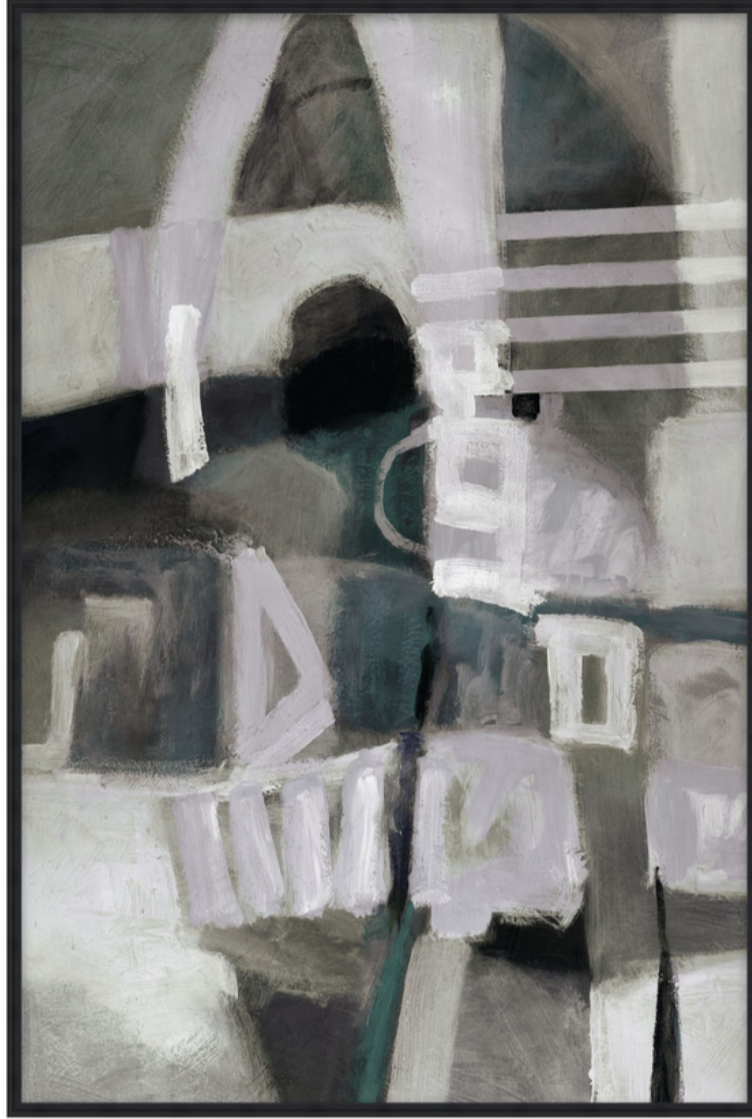

# THEODORE ALEXANDER

## Subdued 1

D2810S56197-4741

Subdued 1 is an elegant nod to the early work of American Abstract painter Adolph Gottlieb. Through biomorphic forms, abstract symbols, and dream-like imagery, a highly complex scene unfolds across the canvas. Upon initial view, the gaze is drawn toward a centralized, abstract figure. Above, a swooping curve in grey cloud leads down to symbolic imagery in muted tones of french and slate greys before being expertly blurred against a background of grey, iron, and storm dust. A remarkable and distinctive work of art on canvas, Subdued 1 is an exquisite addition to ART by TA.

► Canvas, Hand Embellished Semi Gloss, F1336 - Black Texture Floater Frame - Width: 0.375

W 46 x D 2 x H 69 inches

**Material(s):**

**Collection:** Art by TA

**Style:** Modern / Formal Modern

**Type:** Décor / Wall Art