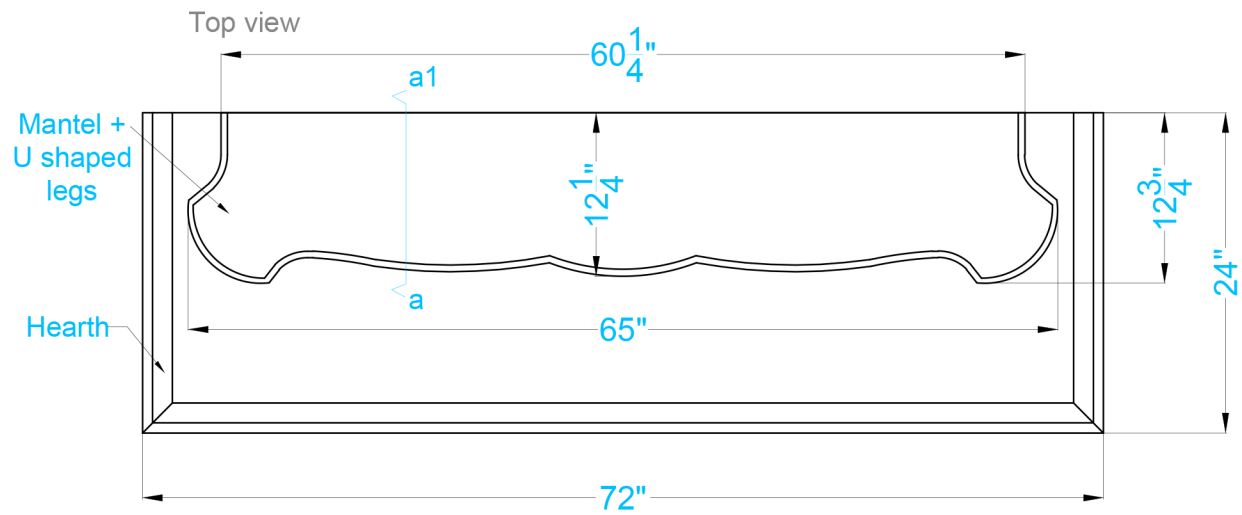

ATHENA fireplace surround

- Legend**
-  -Adjustable part (cut to fit)
 -  -Thinset