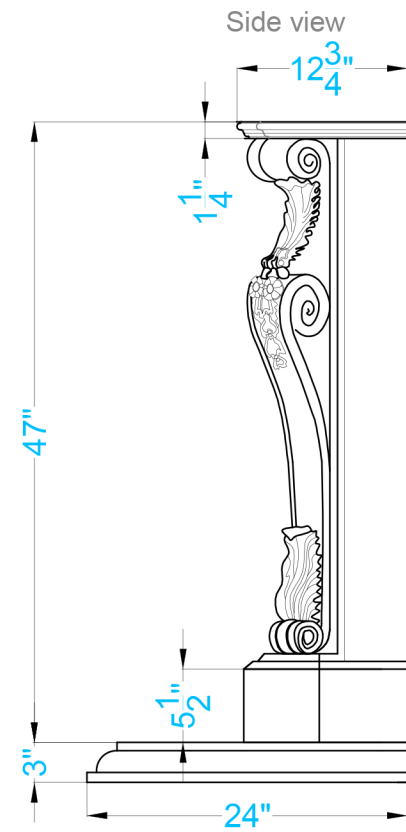

ATHENA fireplace surround

- Legend**
-  -Adjustable part (cut to fit)
 -  -Thinset