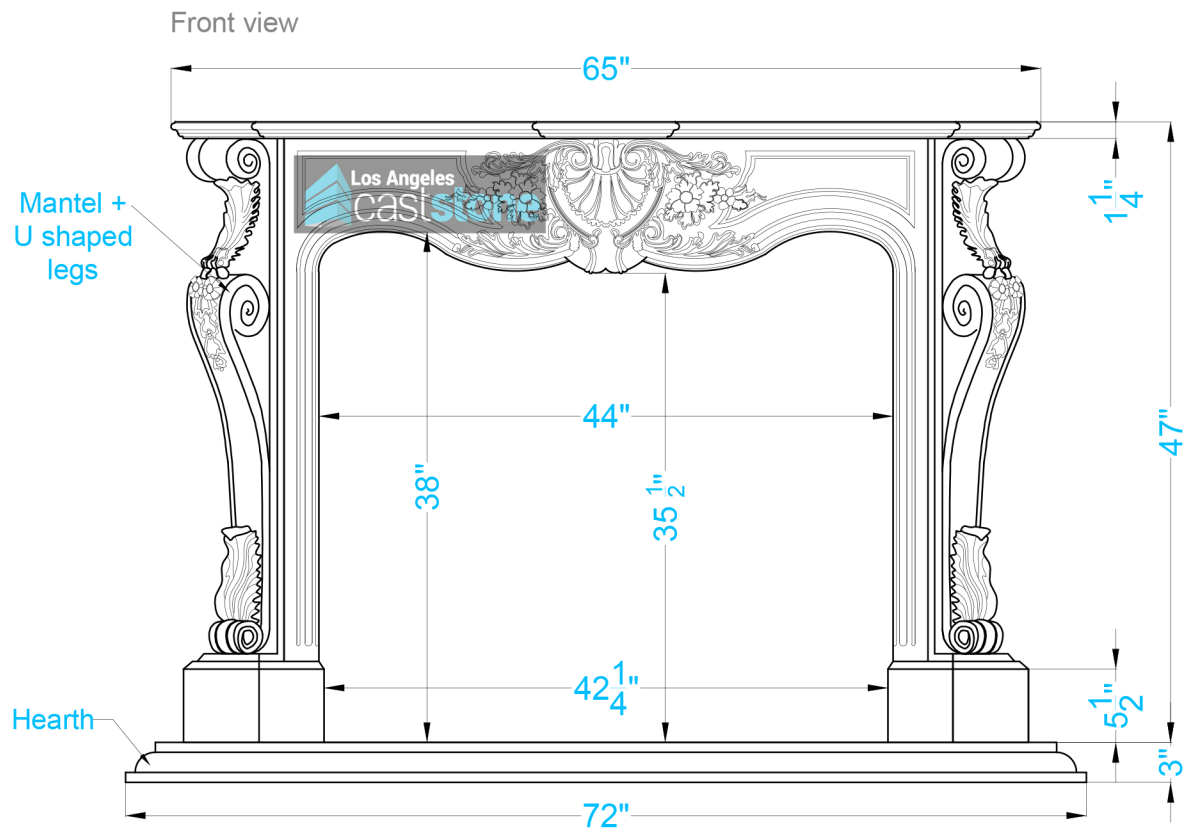

ATHENA fireplace surround

- Legend**
-  -Adjustable part (cut to fit)
 -  -Thinset