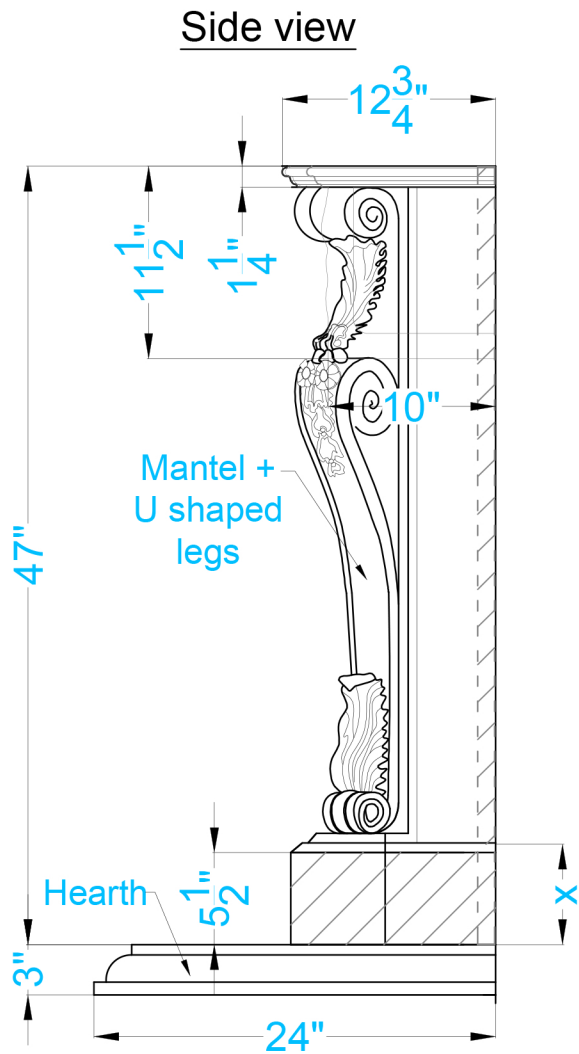

ATHENA fireplace surround

- Legend**
-  -Adjustable part (cut to fit)
 -  -Thinset