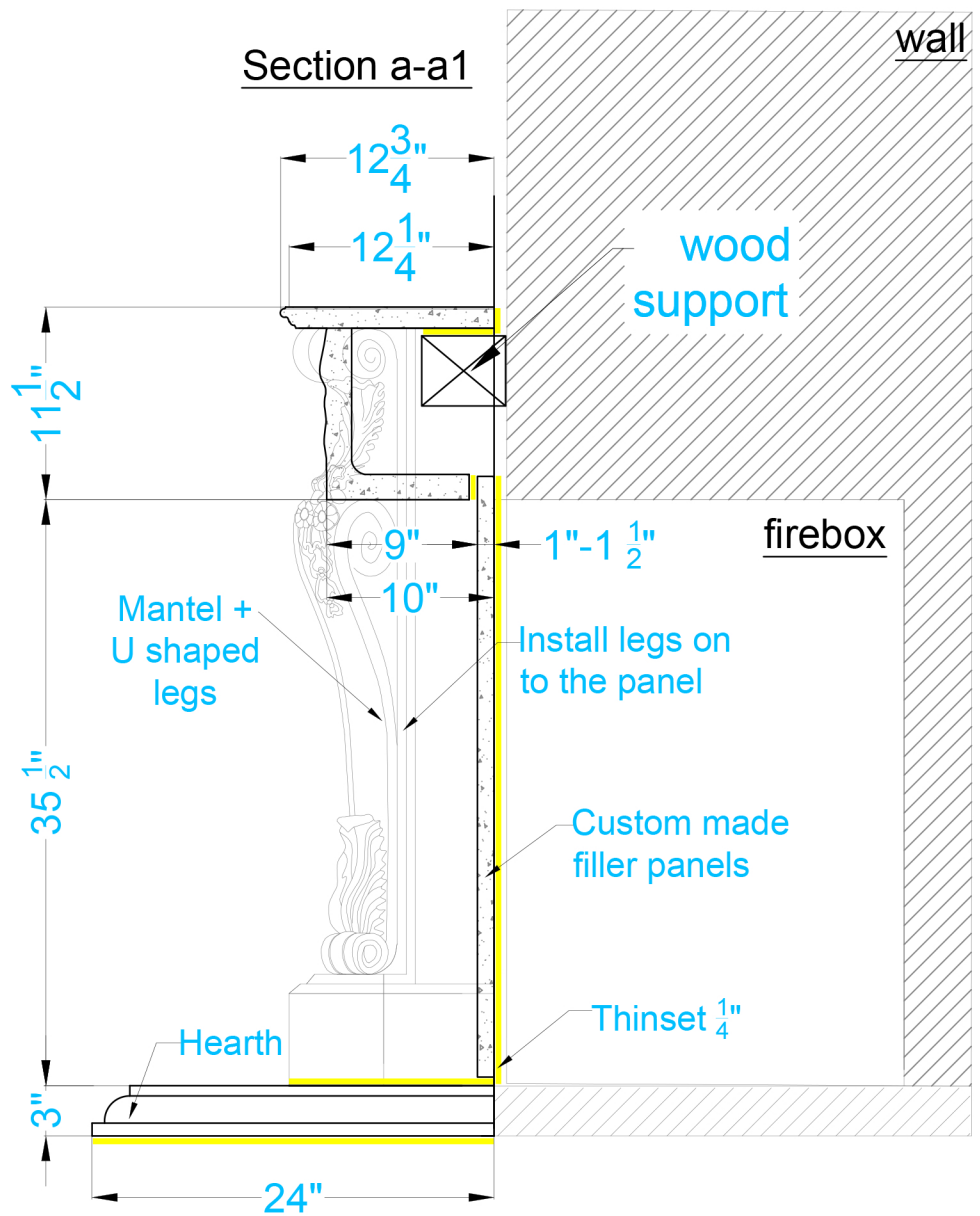

ATHENA fireplace surround

- Legend**
-  -Adjustable part (cut to fit)
 -  -Thinset