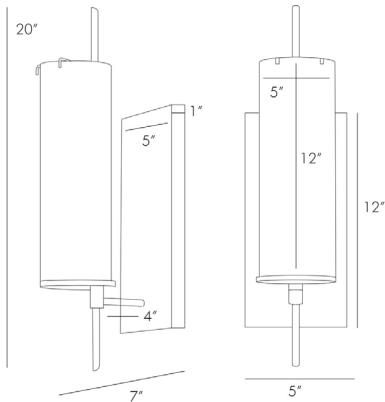

ARTERIOS

STEFAN SCONCE

49999

H: 20 IN, W: 5 IN, D: 7 IN

Frosted

Contract Suitable As Is

A design derived from our very popular Stefan floor lamp (79661), this one light wall sconce combines vintage brass with frosted glass and bronze in a sophisticated and modern way. Consider pairs on either side of a mirror in the hallway. Damp-rated, although limited covered outdoor conditions may affect finish.

APPEARANCE

Material	Glass, Steel
Material Type	Plated
Finish	Antique Brass, Bronze, Frosted, Vintage Silver
Top Coat/Sealant	true

DIMENSIONS

Center Of Mount From Btm	8 IN
Shade	Top: 4.00 IN, Dia: 4.00 IN, Side: 12 IN
Arm	D: 4 IN
Backplate	H: 12 IN, W: 5 IN, D: 1 IN
Mount	H: 9.5 IN, W: 3.5 IN

WIRING

Rating	Damp
Cord	1 IN, 10 FT IN, Black, SVT
Socket	1, Type A- E26 Other
Maximum Watt	60
Voltage	110-120 V

CERTIFICATIONS

Cerifications	Mexico Australia, China, European Union, United Arab Emirates, United States, Canada
---------------	---

COMPLIANCY

UL/ETL	Yes
CB	Yes
RoHS	true

SHIPPING

Product Weight	3 LBS
Gross Weight 1	4.45 LBS
Shipping Box 1	H: 9 IN, H: 13 IN, L: 22 IN, L: 26 IN, W: 9 IN, W: 13 IN

REPLACEMENT PARTS

Replacement Part 1	79661GLS
--------------------	----------