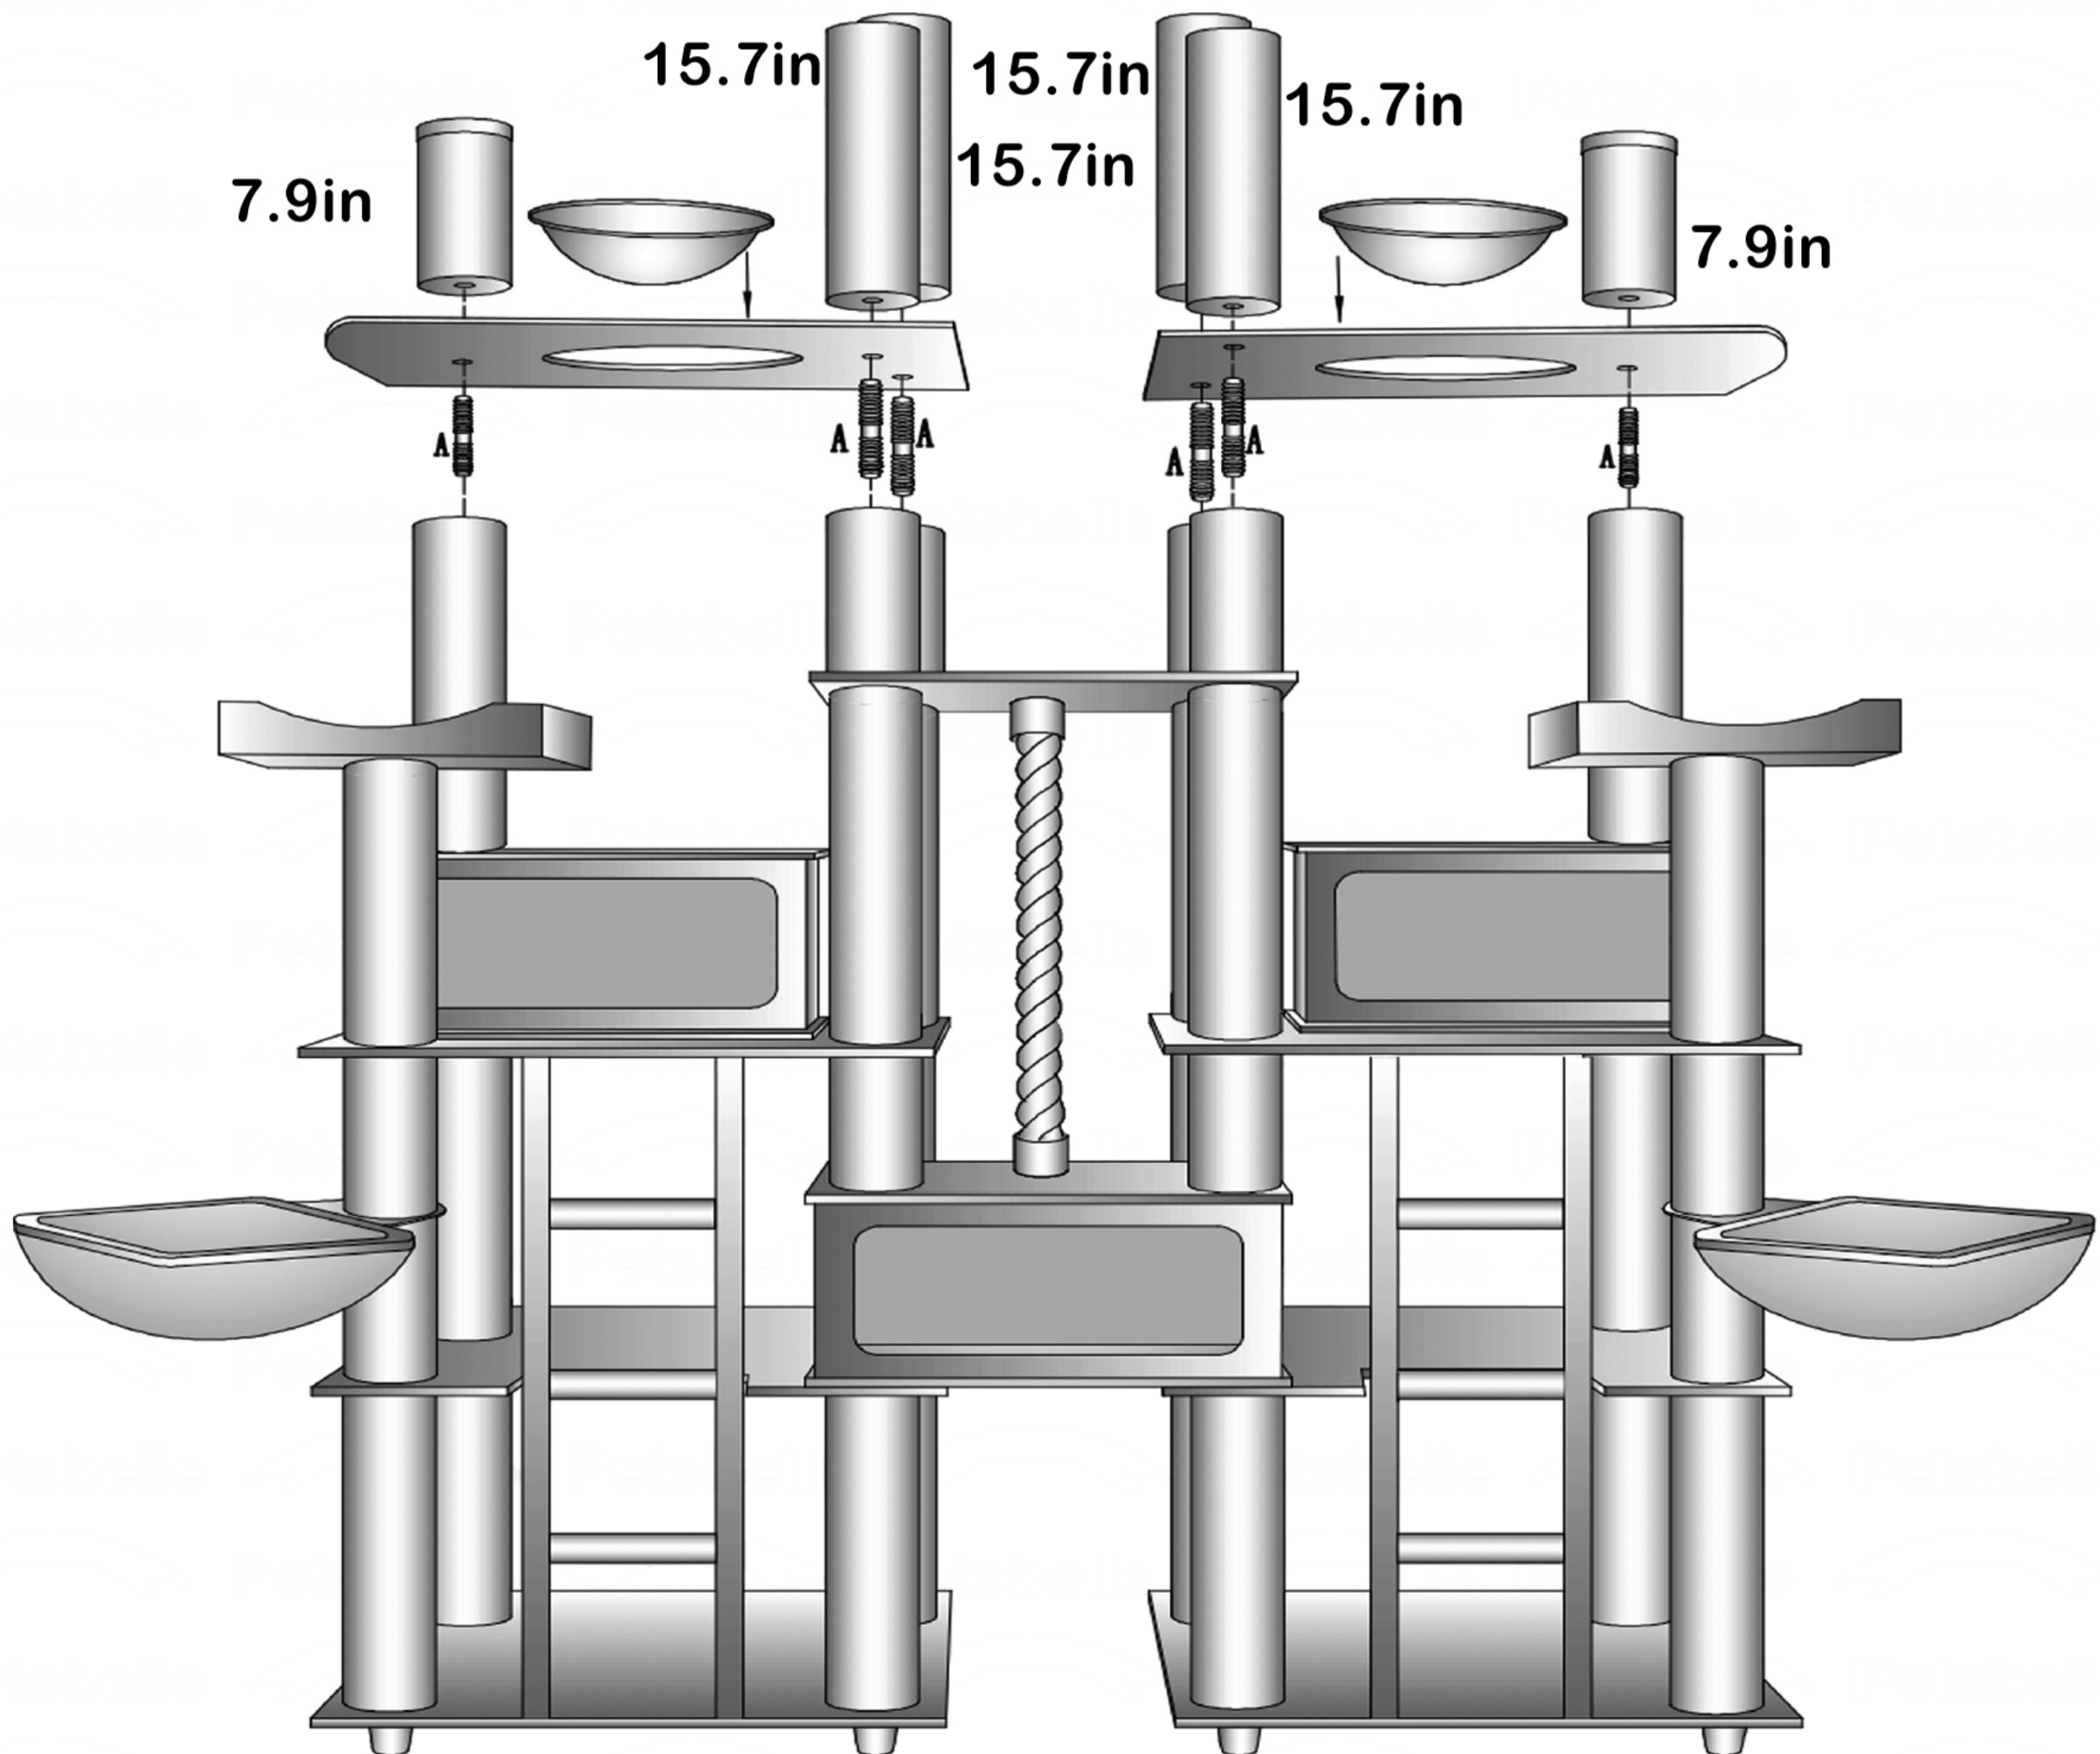

## assembly parts list

Component	Specifications	Quantity	Name	Box Division
	Φ2*8.7in	6	Paper rope column	6
	Φ4.3*7.9in	2	Paper rope column	8
	Φ4.3*7.9in	2	Paper rope column	8
	Φ4.3*9.7in	8	Paper rope column	8
	Φ4.3*15.7in	6	Paper rope column	8
	Φ4.3*18.2in	2	Paper rope column	8
	Φ4.3*19.7in	16	Paper rope column	7
		4	stair tread	7
	31.1*23.2in	2	baseplate	1

## assembly parts list

Component	Specifications	Quantity	Name	Box Division
	23.2*13.8in	1	Left cat box	3
	23.2*13.8in	1	right cat box	4
	17.7*17.7in	2	Cat bag	6
		1	hanging basket	3
	Φ2*28.3in	1	horsewhip	6
	Φ7.9*11.8in	2	tunnel	3
	Φ13.8in	2	Space Bowl	4-1 5-1
		2	Plush cushion	4-1 5-1
		1	Plush cushion	6
		3	Plush cushion	3-1 4-1 5-1

Component	Specifications	Quantity	Name	Serial Number	Box Division
	M8	1	8# Hexagon wrench		8
	M10	1	10# Hexagon wrench		8
	Φ0.4*3.15in	24 (+1 spare)	A		8
	Φ0.4*2.36in	2	A1		8
	Φ0.4*1.57in	10 (+1 spare)	B		8
	Φ0.31*1.57in	22 (+1 spare)	B1		8
	Φ0.4*2.36in	4 (+1 spare)	C		8
	Φ0.4*3.15in	8 (+1 spare)	D		8
		4	E		8
		8	F		6

1

2

3

4

5

6

7