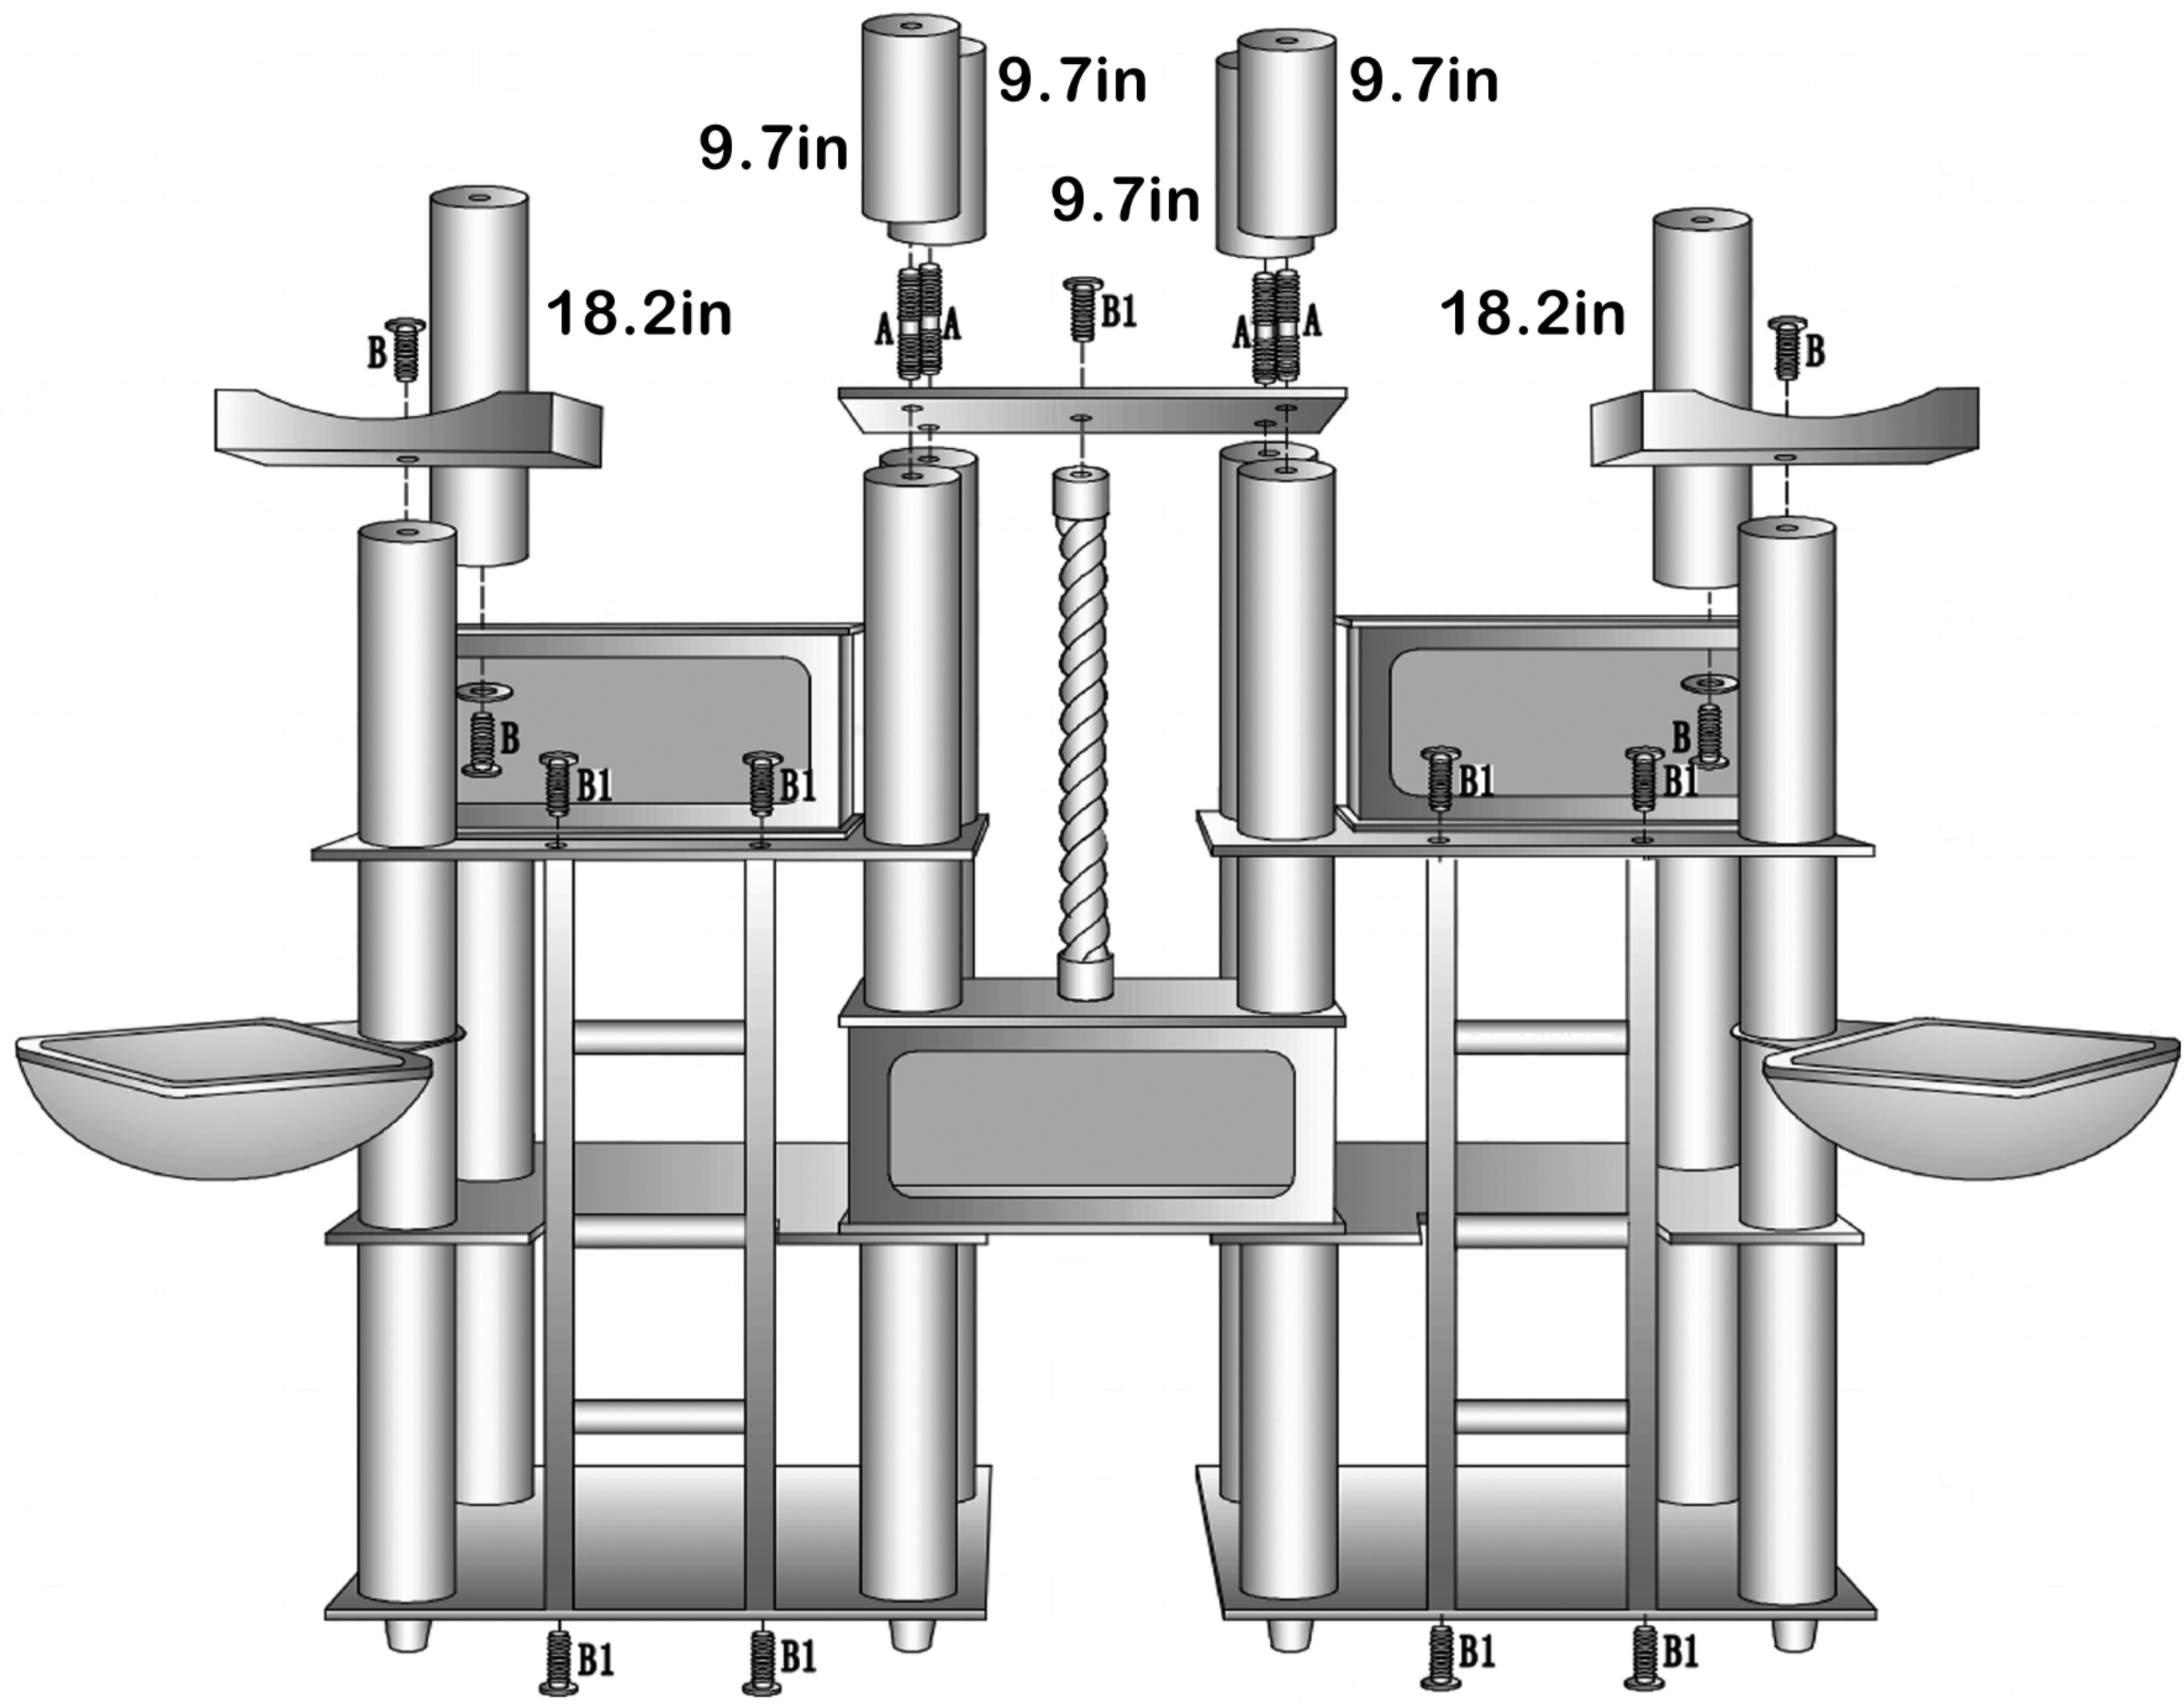

## assembly parts list

Component	Specifications	Quantity	Name	Box Division
	Φ2*8.7in	6	Paper rope column	6
	Φ4.3*7.9in	2	Paper rope column	8
	Φ4.3*7.9in	2	Paper rope column	8
	Φ4.3*9.7in	8	Paper rope column	8
	Φ4.3*15.7in	6	Paper rope column	8
	Φ4.3*18.2in	2	Paper rope column	8
	Φ4.3*19.7in	16	Paper rope column	7
		4	stair tread	7
	31.1*23.2in	2	baseplate	1

## assembly parts list

Component	Specifications	Quantity	Name	Box Division
	23.2*13.8in	1	Left cat box	3
	23.2*13.8in	1	right cat box	4
	17.7*17.7in	2	Cat bag	6
		1	hanging basket	3
	Φ2*28.3in	1	horsewhip	6
	Φ7.9*11.8in	2	tunnel	3
	Φ13.8in	2	Space Bowl	4-1 5-1
		2	Plush cushion	4-1 5-1
		1	Plush cushion	6
		3	Plush cushion	3-1 4-1 5-1

Component	Specifications	Quantity	Name	Serial Number	Box Division
	M8	1	8# Hexagon wrench		8
	M10	1	10# Hexagon wrench		8
	Φ0.4*3.15in	24 (+1 spare)	A		8
	Φ0.4*2.36in	2	A1		8
	Φ0.4*1.57in	10 (+1 spare)	B		8
	Φ0.31*1.57in	22 (+1 spare)	B1		8
	Φ0.4*2.36in	4 (+1 spare)	C		8
	Φ0.4*3.15in	8 (+1 spare)	D		8
		4	E		8
		8	F		6

1

2

3

4

5

6

7