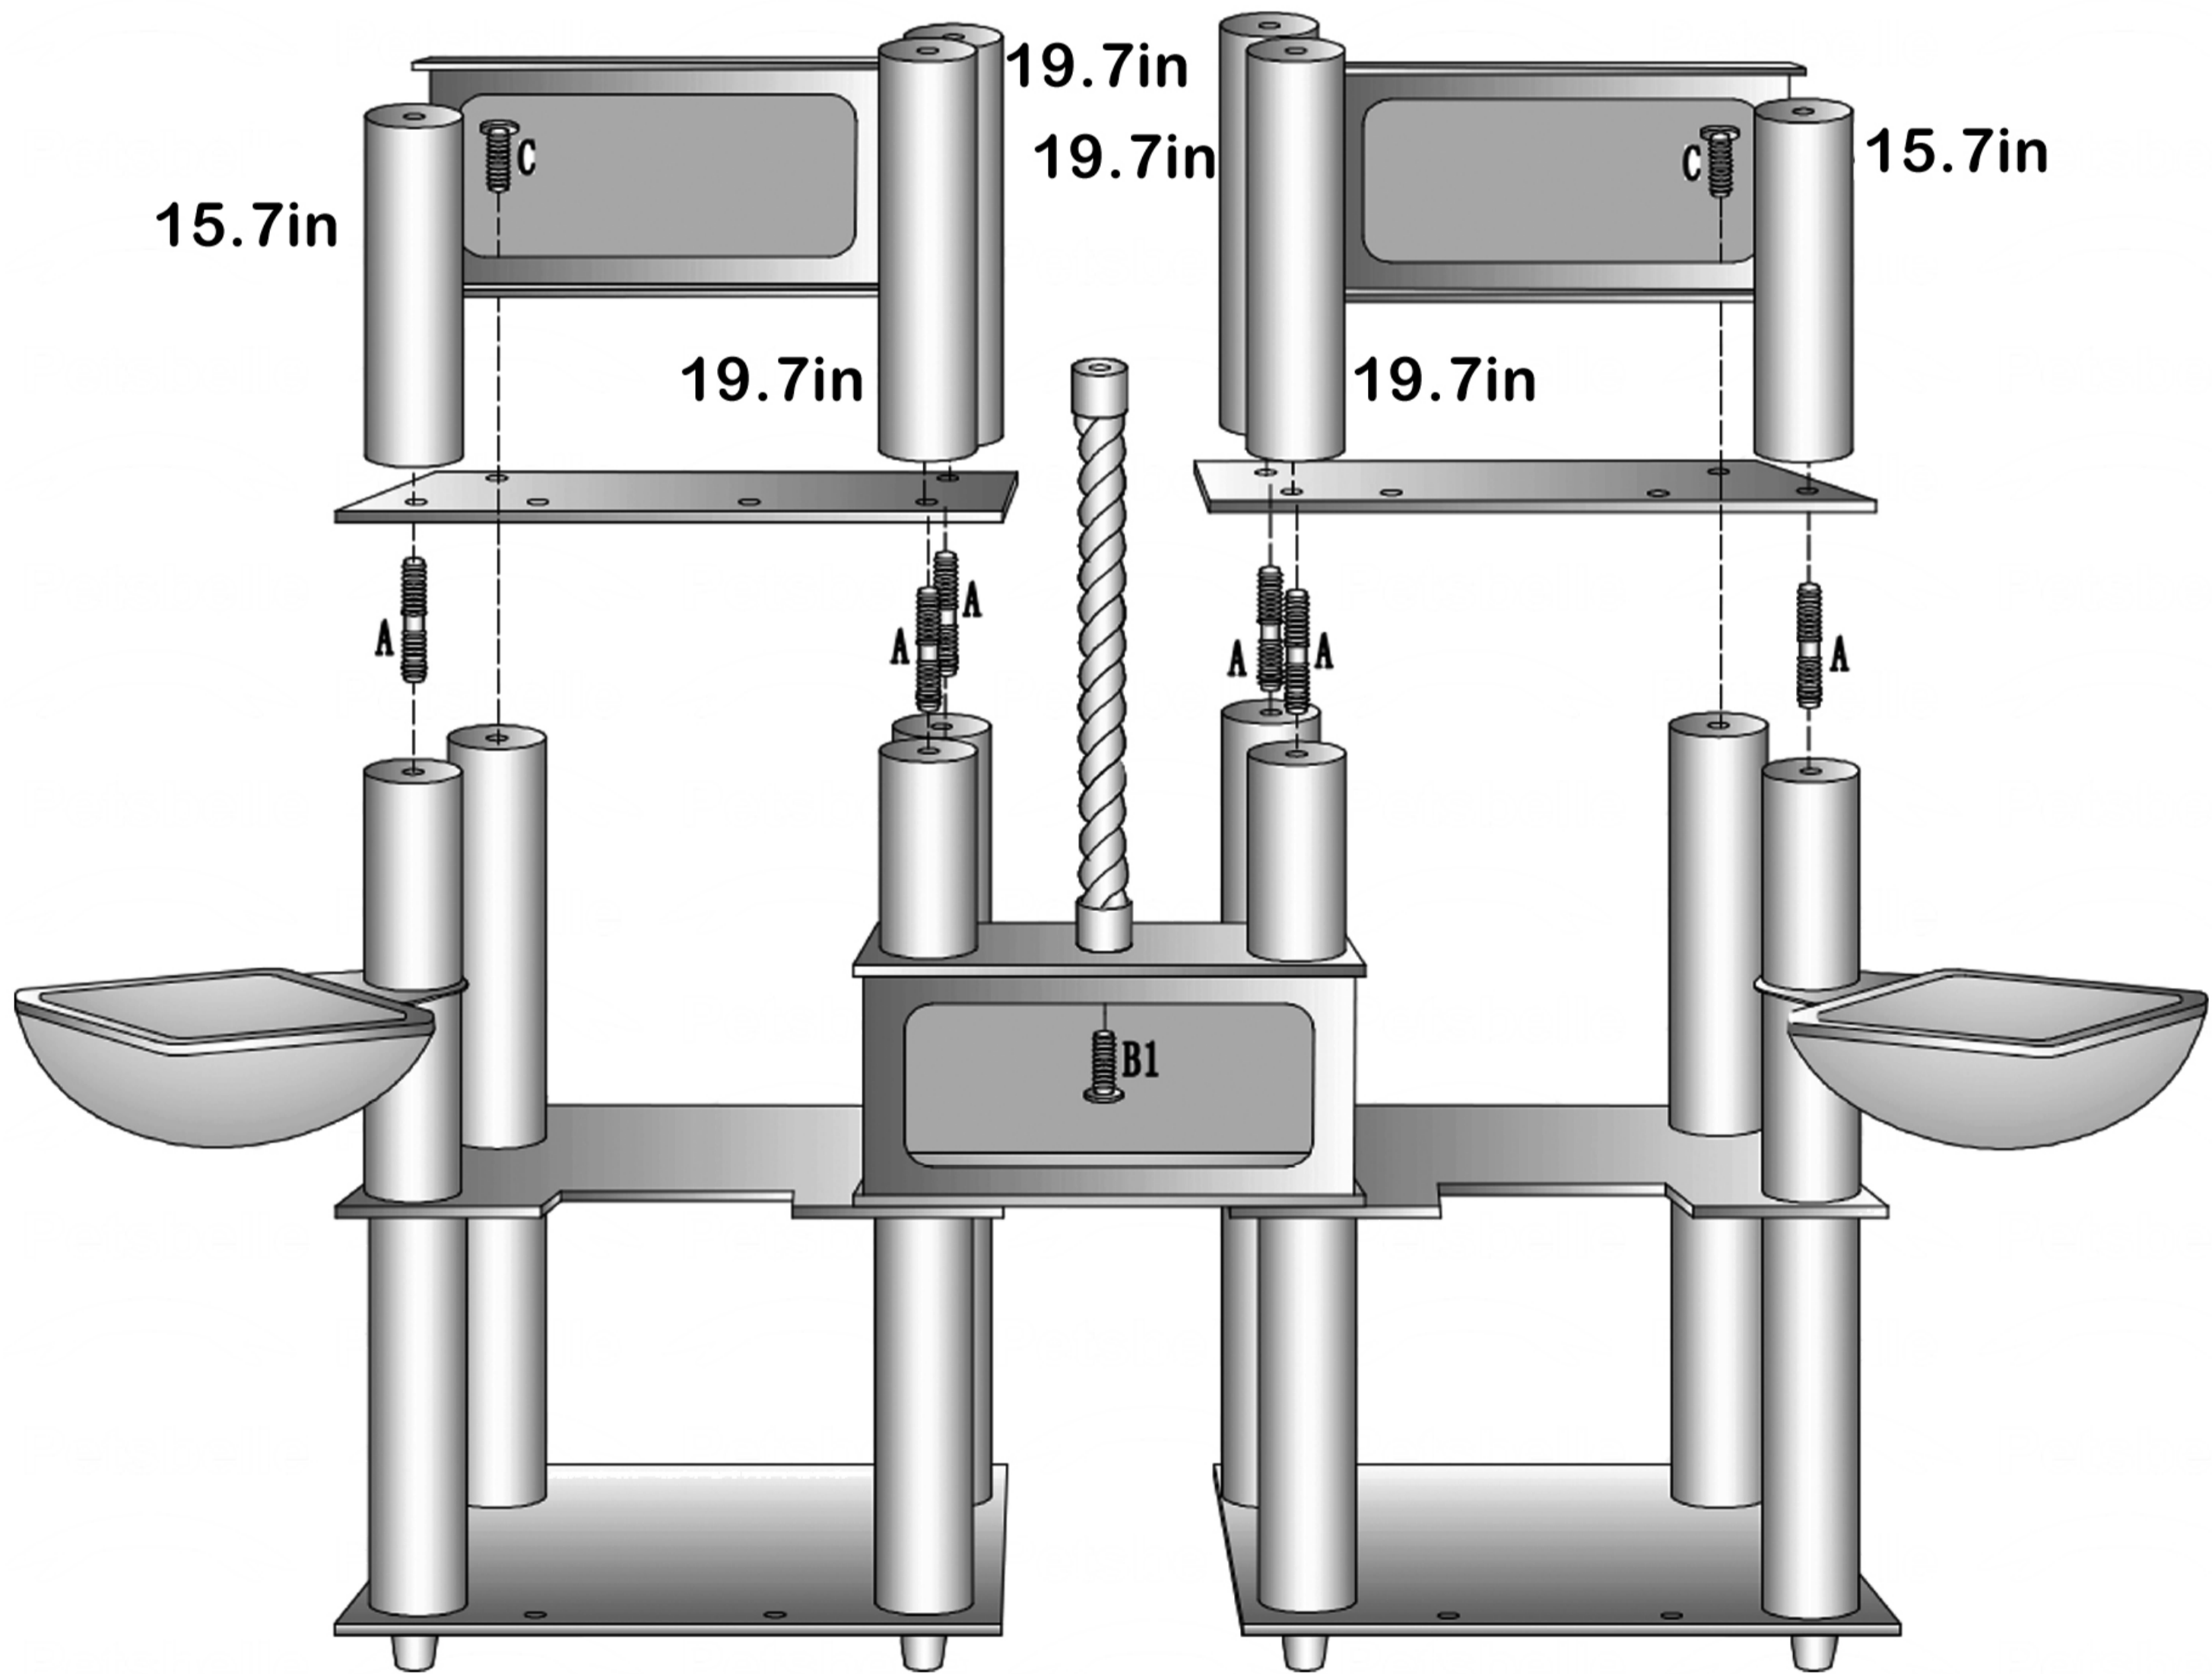

## assembly parts list

Component	Specifications	Quantity	Name	Box Division
	Φ2*8.7in	6	Paper rope column	6
	Φ4.3*7.9in	2	Paper rope column	8
	Φ4.3*7.9in	2	Paper rope column	8
	Φ4.3*9.7in	8	Paper rope column	8
	Φ4.3*15.7in	6	Paper rope column	8
	Φ4.3*18.2in	2	Paper rope column	8
	Φ4.3*19.7in	16	Paper rope column	7
		4	stair tread	7
	31.1*23.2in	2	baseplate	1

## assembly parts list

Component	Specifications	Quantity	Name	Box Division
	23.2*13.8in	1	Left cat box	3
	23.2*13.8in	1	right cat box	4
	17.7*17.7in	2	Cat bag	6
		1	hanging basket	3
	Φ2*28.3in	1	horsewhip	6
	Φ7.9*11.8in	2	tunnel	3
	Φ13.8in	2	Space Bowl	4-1 5-1
		2	Plush cushion	4-1 5-1
		1	Plush cushion	6
		3	Plush cushion	3-1 4-1 5-1

Component	Specifications	Quantity	Name	Serial Number	Box Division
	M8	1	8# Hexagon wrench		8
	M10	1	10# Hexagon wrench		8
	Φ0.4*3.15in	24 (+1 spare)	A		8
	Φ0.4*2.36in	2	A1		8
	Φ0.4*1.57in	10 (+1 spare)	B		8
	Φ0.31*1.57in	22 (+1 spare)	B1		8
	Φ0.4*2.36in	4 (+1 spare)	C		8
	Φ0.4*3.15in	8 (+1 spare)	D		8
		4	E		8
		8	F		6

1

2

3

4

5

6

7