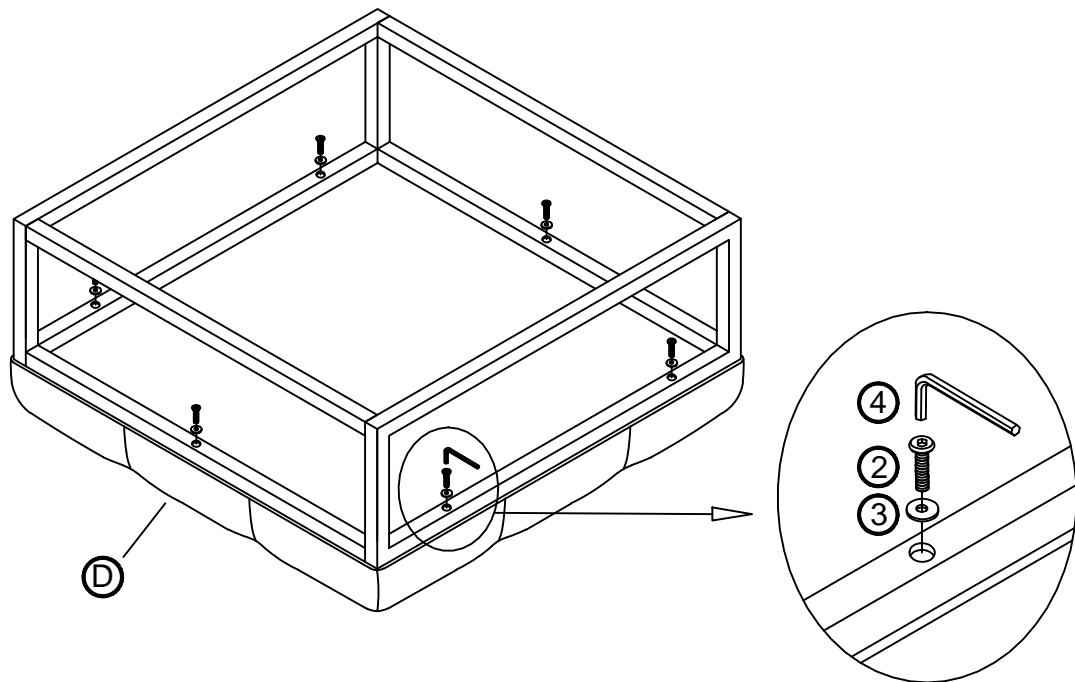

ASSEMBLY INSTRUCTIONS

STEP 1

STEP 2