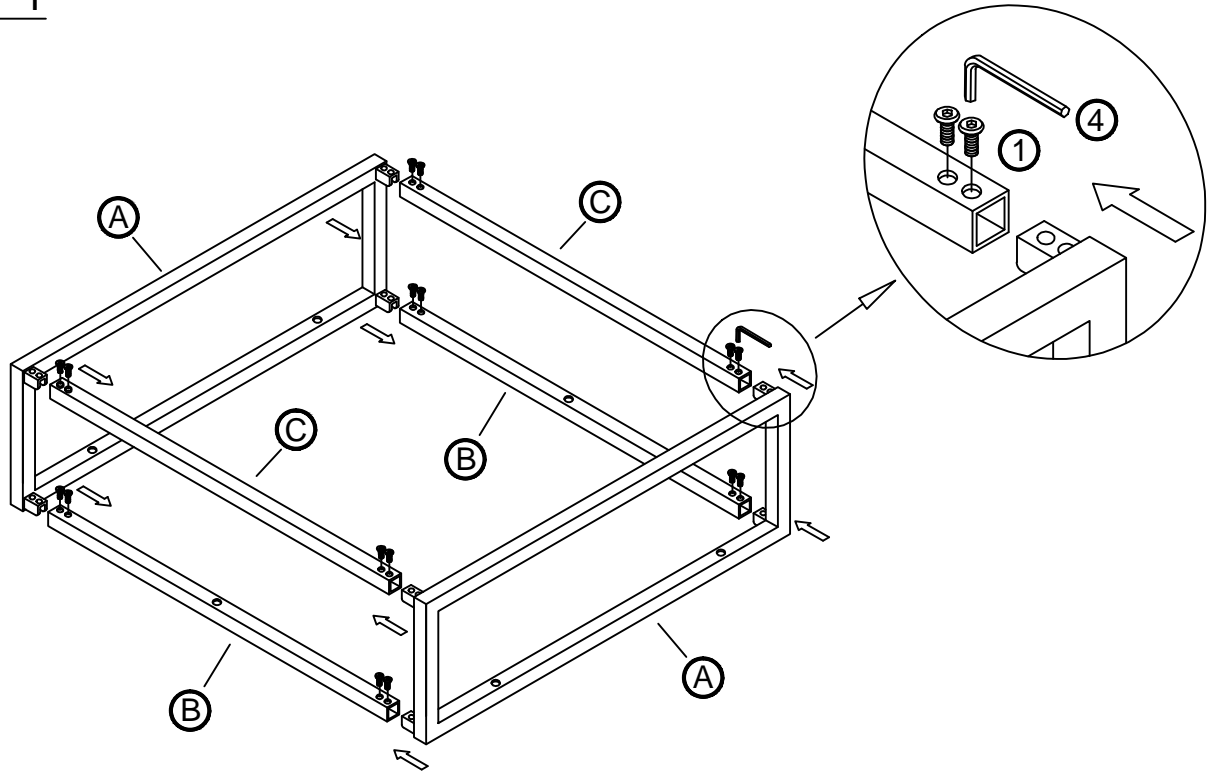

ASSEMBLY INSTRUCTIONS

STEP 1