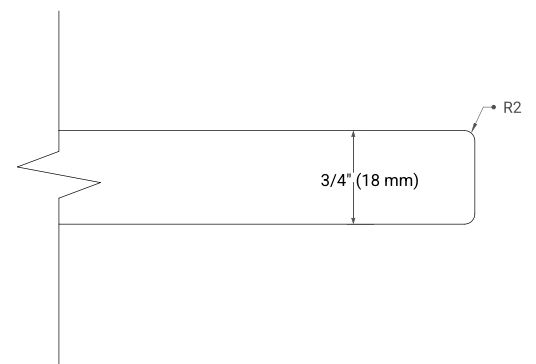

PLAN VIEW

55" SINGLE RECTANGLE SINK COUNTERTOP WITH 0.75 IN. THICKNESS

OVERALL DIMENSIONS

55" W x 22" D x 0.75" H

COUNTERTOP OPTIONS

Carrara Marble

FEATURES

- Solid countertop with mitered edges & seams
- Undermount white rectangular sink
- Pre-drilled for 8" widespread faucet

INCLUDED

- Countertop
- Matching Backsplash
- Rectangle Sink

COUNTERTOP PLAN VIEW

EDGE SIDE VIEW

THREE DIMENSIONAL COUNTERTOP VIEW