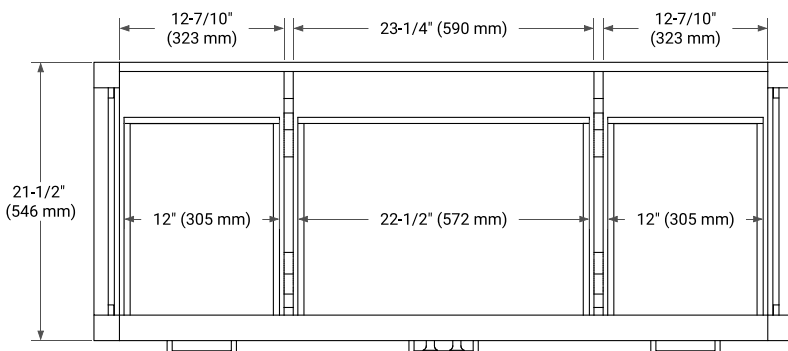

54" SINGLE SINK BASE CABINET

BASE CABINET DIMENSIONS

54" W x 21.5" D x 34.5" H

FEATURES

- Solid wood frame & plywood panels
- Dovetail drawers and joints
- Soft closing doors & drawers

HARDWARE FINISHES*

Brushed Nickel Satin Brass Matte Black Polished Chrome

PLAN VIEW

55" SINGLE RECTANGLE SINK COUNTERTOP WITH 0.75 IN. THICKNESS

OVERALL DIMENSIONS

55" W x 22" D x 0.75" H

COUNTERTOP OPTIONS

Carrara Marble

FEATURES

- Solid countertop with mitered edges & seams
- Undermount white rectangular sink
- Pre-drilled for 8" widespread faucet

INCLUDED

- Countertop
- Matching Backsplash
- Rectangle Sink

COUNTERTOP PLAN VIEW

EDGE SIDE VIEW

THREE DIMENSIONAL COUNTERTOP VIEW