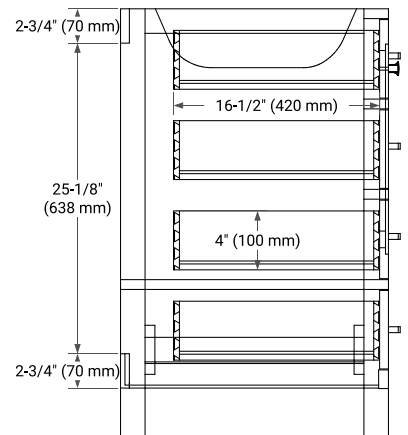

54" SINGLE SINK BASE CABINET

BASE CABINET DIMENSIONS

54" W x 21.5" D x 34.5" H

FEATURES

- Solid wood frame & plywood panels
- Dovetail drawers and joints
- Soft closing doors & drawers

HARDWARE FINISHES*

Brushed Nickel Satin Brass Matte Black Polished Chrome

PLAN VIEW

55" SINGLE RECTANGLE SINK COUNTERTOP WITH 0.75 IN. THICKNESS

OVERALL DIMENSIONS

55" W x 22" D x 0.75" H

COUNTERTOP OPTIONS

Carrara Marble

FEATURES

- Solid countertop with mitered edges & seams
- Undermount white rectangular sink
- Pre-drilled for 8" widespread faucet

INCLUDED

- Countertop
- Matching Backsplash
- Rectangle Sink

COUNTERTOP PLAN VIEW

EDGE SIDE VIEW

THREE DIMENSIONAL COUNTERTOP VIEW