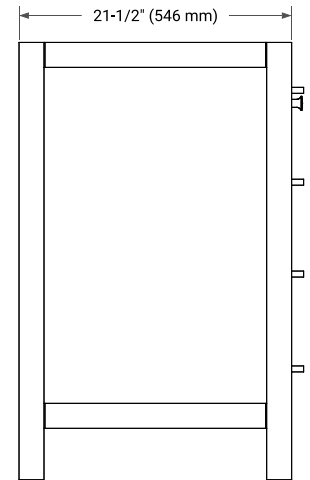

54" SINGLE SINK BASE CABINET

BASE CABINET DIMENSIONS

54" W x 21.5" D x 34.5" H

FEATURES

- Solid wood frame & plywood panels
- Dovetail drawers and joints
- Soft closing doors & drawers

HARDWARE FINISHES*

Brushed Nickel Satin Brass Matte Black Polished Chrome

PLAN VIEW

55" SINGLE RECTANGLE SINK COUNTERTOP WITH 0.75 IN. THICKNESS

OVERALL DIMENSIONS

55" W x 22" D x 0.75" H

COUNTERTOP OPTIONS

Carrara Marble

FEATURES

- Solid countertop with mitered edges & seams
- Undermount white rectangular sink
- Pre-drilled for 8" widespread faucet

INCLUDED

- Countertop
- Matching Backsplash
- Rectangle Sink

COUNTERTOP PLAN VIEW

EDGE SIDE VIEW

THREE DIMENSIONAL COUNTERTOP VIEW