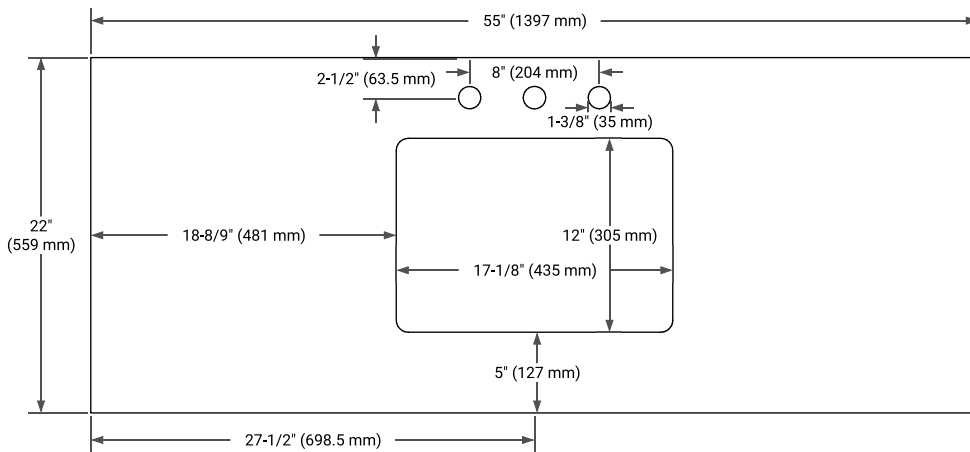

PLAN VIEW

55" SINGLE RECTANGLE SINK COUNTERTOP WITH 0.75 IN. THICKNESS

OVERALL DIMENSIONS

55" W x 22" D x 0.75" H

COUNTERTOP OPTIONS

Carrara Marble

FEATURES

- Solid countertop with mitered edges & seams
- Undermount white rectangular sink
- Pre-drilled for 8" widespread faucet

INCLUDED

- Countertop
- Matching Backsplash
- Rectangle Sink

COUNTERTOP PLAN VIEW

EDGE SIDE VIEW

THREE DIMENSIONAL COUNTERTOP VIEW