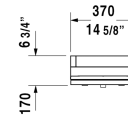

SensoWash® Starck SensoWash® Starck shower-toilet seat for Starck 2, Starck 3 and Darling New* # 610000001040100

| < 14 5/8" Inch > |

SensoWash® Starck shower-toilet seat for Starck 2, Starck 3 and Darling New*	Dimension	Weight	Order number
Rear-, Lady- and Comfortwash, individual adjustment of water-, air- and seat surface temperature as well as nozzle position and jet strength, power actuated lid and seat, night light, 2 individually programmable user profiles, remote control included, self-cleaning wand, on / off-button, Quick release: easy seat unit removal and attachment			
Colors			
00 White			
Variant			
AC 100-120V, 50-60 Hz, USA, Canada	14 5/8" x 20 1/4" Inch	12.6 lb	610000001040100
Infobox			
Install a water water softener with water hardness ≥ 2.4 mmol/l ($\geq 14^\circ$ dH or 24° fH).			
Suitable products			
Two-Piece toilet (without tank), suitable for SensoWash Starck, syphonic, 12" rough-in, vertical outlet, cUPC® listed*, WaterSense® listed, 1.28 gpf, 14 5/8" x 27 3/4" Inch	14 5/8" x 27 3/4" Inch		212501
One-Piece toilet suitable for SensoWash Starck, syphonic, 12" rough-in, with single flush mechanism, with side lever, 3" flapper valve, vertical outlet, cUPC® listed*, WaterSense® listed, 1.28 gpf, 14 5/8" x 28 1/8" Inch	14 5/8" x 28 1/8" Inch		212001
Toilet wall-mounted washdown model, suitable for SensoWash Starck, Durafix included, cUPC® listed*, WaterSense® listed, 14 1/8" x 24 3/8" Inch	14 1/8" x 24 3/8" Inch		222609
Toilet wall-mounted washdown model, Durafix included, suitable for SensoWash Starck, cUPC® listed*, WaterSense® listed, 14 3/5" x 24 5/8" Inch	14 3/5" x 24 5/8" Inch		254409
One-Piece toilet back-to-wall, syphonic, 12" rough-in, with single flush piston valve, top flush, suitable for SensoWash Starck, cUPC® listed*, WaterSense® listed, 1.28 gpf, 15 3/4" x 28 1/8" Inch	15 3/4" x 28 1/8" Inch		212301