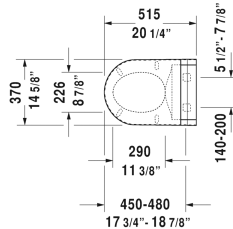

SensoWash® Starck SensoWash® Starck shower-toilet seat for Starck 2, Starck 3 and Darling New* # 610000001040100

| < 14 5/8" Inch > |

SensoWash® Starck shower-toilet seat for Starck 2, Starck 3 and Darling New*	Dimension	Weight	Order number
Rear-, Lady- and Comfortwash, individual adjustment of water-, air- and seat surface temperature as well as nozzle position and jet strength, power actuated lid and seat, night light, 2 individually programmable user profiles, remote control included, self-cleaning wand, on / off-button, Quick release: easy seat unit removal and attachment			
Colors			
00 White			
Variant			
AC 100-120V, 50-60 Hz, USA, Canada	14 5/8" x 20 1/4" Inch	12.6 lb	610000001040100
Infobox			
Install a water water softener with water hardness ≥ 2.4 mmol/l ($\geq 14^\circ$ dH or 24° fH).			
Suitable products			
Two-Piece toilet (without tank), suitable for SensoWash Starck, syphonic, 12" rough-in, vertical outlet, cUPC® listed*, WaterSense® listed, 1.28 gpf, 14 5/8" x 27 3/4" Inch	14 5/8" x 27 3/4" Inch		212501
One-Piece toilet suitable for SensoWash Starck, syphonic, 12" rough-in, with single flush mechanism, with side lever, 3" flapper valve, vertical outlet, cUPC® listed*, WaterSense® listed, 1.28 gpf, 14 5/8" x 28 1/8" Inch	14 5/8" x 28 1/8" Inch		212001
Toilet wall-mounted washdown model, suitable for SensoWash Starck, Durafix included, cUPC® listed*, WaterSense® listed, 14 1/8" x 24 3/8" Inch	14 1/8" x 24 3/8" Inch		222609
Toilet wall-mounted washdown model, Durafix included, suitable for SensoWash Starck, cUPC® listed*, WaterSense® listed, 14 3/5" x 24 5/8" Inch	14 3/5" x 24 5/8" Inch		254409
One-Piece toilet back-to-wall, syphonic, 12" rough-in, with single flush piston valve, top flush, suitable for SensoWash Starck, cUPC® listed*, WaterSense® listed, 1.28 gpf, 15 3/4" x 28 1/8" Inch	15 3/4" x 28 1/8" Inch		212301