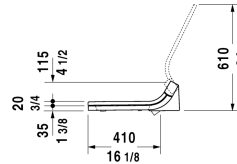

SensoWash® Starck SensoWash® Starck shower-toilet seat for Starck 2, Starck 3 and Darling New* # 610000001040100

| < 14 5/8" Inch > |

SensoWash® Starck shower-toilet seat for Starck 2, Starck 3 and Darling New*	Dimension	Weight	Order number
Rear-, Lady- and Comfortwash, individual adjustment of water-, air- and seat surface temperature as well as nozzle position and jet strength, power actuated lid and seat, night light, 2 individually programmable user profiles, remote control included, self-cleaning wand, on / off-button, Quick release: easy seat unit removal and attachment			
Colors			
00 White			
Variant			
AC 100-120V, 50-60 Hz, USA, Canada	14 5/8" x 20 1/4" Inch	12.6 lb	610000001040100
Infobox			
Install a water water softener with water hardness ≥ 2.4 mmol/l ($\geq 14^\circ$ dH or 24° fH).			
Suitable products			
Two-Piece toilet (without tank), suitable for SensoWash Starck, syphonic, 12" rough-in, vertical outlet, cUPC® listed*, WaterSense® listed, 1.28 gpf, 14 5/8" x 27 3/4" Inch	14 5/8" x 27 3/4" Inch		212501
One-Piece toilet suitable for SensoWash Starck, syphonic, 12" rough-in, with single flush mechanism, with side lever, 3" flapper valve, vertical outlet, cUPC® listed*, WaterSense® listed, 1.28 gpf, 14 5/8" x 28 1/8" Inch	14 5/8" x 28 1/8" Inch		212001
Toilet wall-mounted washdown model, suitable for SensoWash Starck, Durafix included, cUPC® listed*, WaterSense® listed, 14 1/8" x 24 3/8" Inch	14 1/8" x 24 3/8" Inch		222609
Toilet wall-mounted washdown model, Durafix included, suitable for SensoWash Starck, cUPC® listed*, WaterSense® listed, 14 3/5" x 24 5/8" Inch	14 3/5" x 24 5/8" Inch		254409
One-Piece toilet back-to-wall, syphonic, 12" rough-in, with single flush piston valve, top flush, suitable for SensoWash Starck, cUPC® listed*, WaterSense® listed, 1.28 gpf, 15 3/4" x 28 1/8" Inch	15 3/4" x 28 1/8" Inch		212301