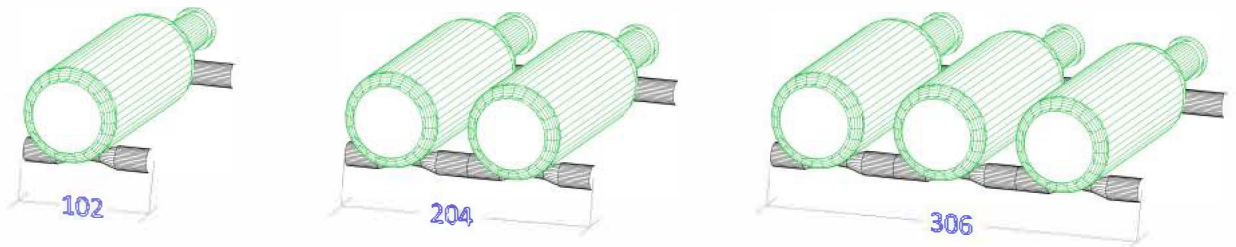

# Vino Series - Vino Pins Spec Sheet

## Vino Series - 1-3 bottle deep Vino Pins

Item	Depth no collars	Item	Depth with collars	Height	Capacity	Width
VP	102	VPC	115	105mm Minimum	1 bottle	330mm minimum
VP2	204	VPC2	217		2 bottles	
VP3	306	VPC3	319		3 bottles	

### Vino Pins - VP - no collars

### Vino Pins - VPC - with collars

Vino Series starter sets include hardware for wood and solid wall surfaces.  
 For plasterboard, cavity and similar installations we recommend  
 the optional collars (cavity hardware included).  
 Collars will add 13 mm to the overall depth