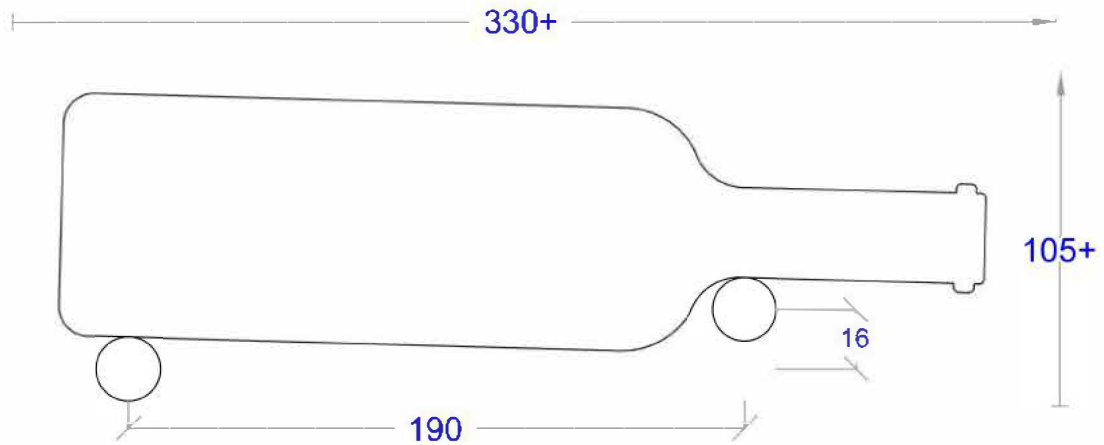

# Vino Series - Vino Pins Spec Sheet

## Vino Series - 1-3 bottle deep Vino Pins

Item	Depth no collars	Item	Depth with collars	Height	Capacity	Width
VP	102	VPC	115	105mm Minimum	1 bottle	330mm minimum
VP2	204	VPC2	217		2 bottles	
VP3	306	VPC3	319		3 bottles	