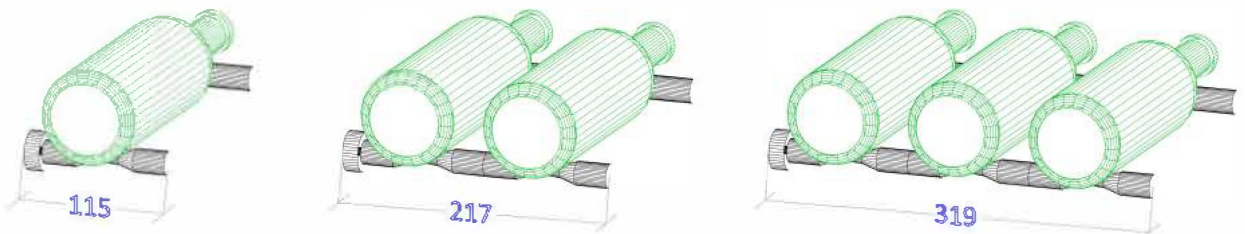

## Vino Series - 1-3 bottle deep Vino Pins

Item	Depth no collars	Item	Depth with collars	Height	Capacity	Width
VP	102	VPC	115	105mm Minimum	1 bottle	330mm minimum
VP2	204	VPC2	217		2 bottles	
VP3	306	VPC3	319		3 bottles	

### Vino Pins - VP - no collars

### Vino Pins - VPC - with collars

Vino Series starter sets include hardware for wood and solid wall surfaces.  
 For plasterboard, cavity and similar installations we recommend  
 the optional collars (cavity hardware included).  
 Collars will add 13 mm to the overall depth