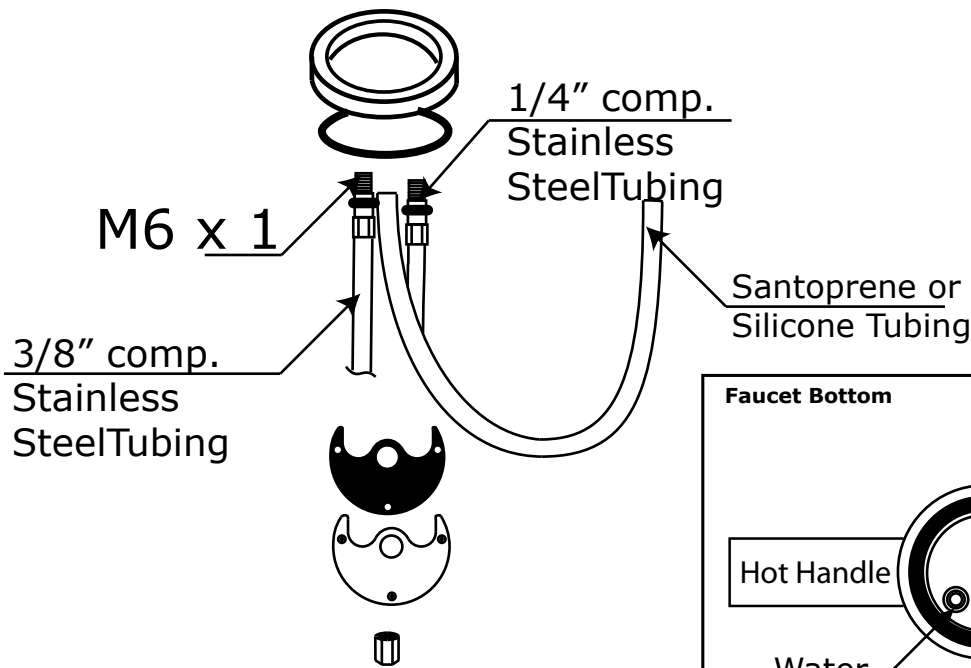

# SPECIFICATION SHEET

Brass hot and cold water faucet for instant hot water - can not be converted to regular faucet

**MUST BE USED WITH HOT WATER TANK**

Nylon Hose Clamps and Tank Hose Adapter

Maximum Mounting Depth 1-1/4"