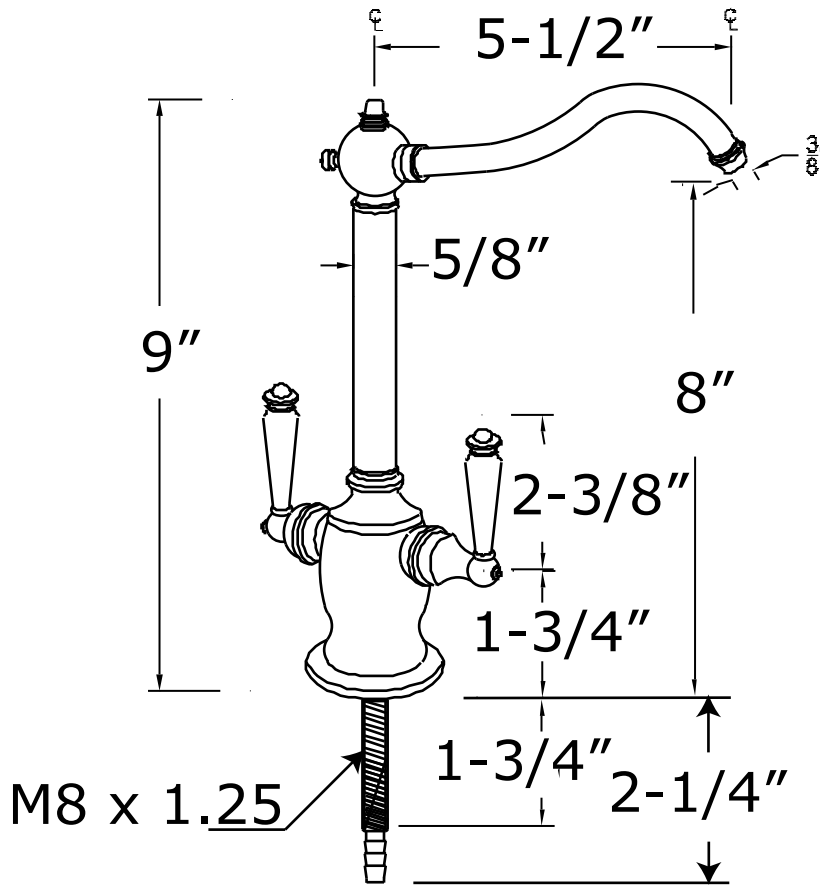

PART NO. D205

# SPECIFICATION SHEET

Brass hot and cold water faucet for instant hot water - can not be converted to regular faucet

**MUST BE USED WITH HOT WATER TANK**

Nylon Hose Clamps and Tank Hose Adapter

Maximum Mounting Depth 1-1/4"