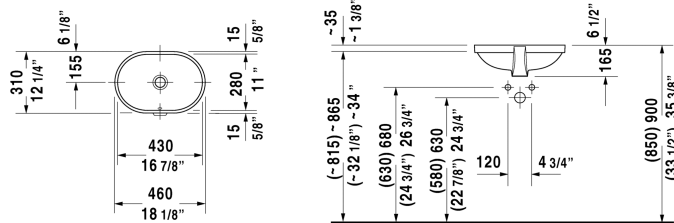

Vanity basin # 0336430000

< 16 7/8" Inch >

Vanity basin	Dimension	Weight	Order number
undermount basin, with overflow, without tap platform, fixings included, 16 7/8" Inch			
<b>Colors</b>			
00 White			
<b>Variant</b>			
	16 7/8" x 11" Inch	15 lb	0336430000
Sanitary ceramics with the special WonderGliss surface finish will remain clean and attractive-looking for a long time to come. When ordering WonderGliss please add a "1" as eleventh digit to the model number.			
Fixing for stone countertops, (with the exception of # 046651)		0.4 lb	005028

All drawings contain the necessary measurements which are subject to standard tolerances. They are stated in inch & mm and are non-binding. Exact measurements, in particular for customized installation scenarios, can only be taken from the finished ceramic piece.