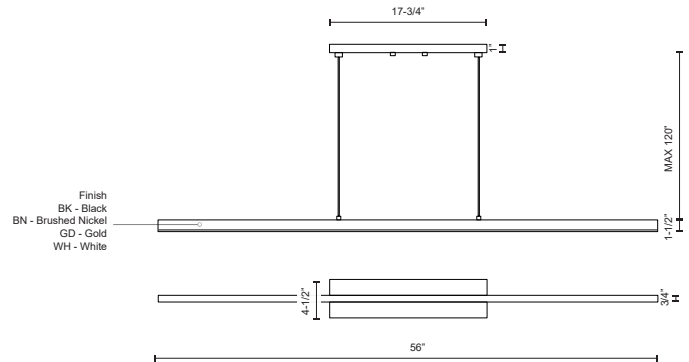

VEGA
LP10356
PENDANTS

PROJECT

DESCRIPTION

Slim state-of-the-art linear LED pendant brings sophistication to any room it is installed in. Available in brushed nickel, gold, black, and white metal finishes with full length linear frosted acrylic diffuser which when lit diffuses the light evenly below. Provided with our powerful 120V AC LED technology, Available in two different sizes and wall sconces, see series for more details.

LP10356-BK
Black

LP10356-BN
Brushed Nickel

LP10356-GD
Gold

LP10356-WH
White

SPECIFICATION DETAILS

* For custom options, consult factory for details.

Fixture Dimensions	L56" x W3/4" x H1-1/2"
Light Source	AC LED Module
Wattage	35W
Total Lumens	2990lm
Delivered Lumens	BK-1313lm; BN-2009lm; GD-1935lm; WH-2209lm;
Voltage	120V
Color Temperature	3000K
CRI (Ra)	90CRI
Optional Color Temps	2700K - 5000K Available, Minimum Order Quantities Apply
LED Rated Life	50,000 hours
Dimming	100% - 10%, ELV Dimmer (Not Included)
Diffuser Details	White Acrylic Diffuser
Adjustable	Yes
Wire Length	120" Max
Wire Type	Clear SSL Wire
Location	Dry
Warranty	5 Years
Canopy Dimensions	L17-3/4" x W4-1/2" x H1"